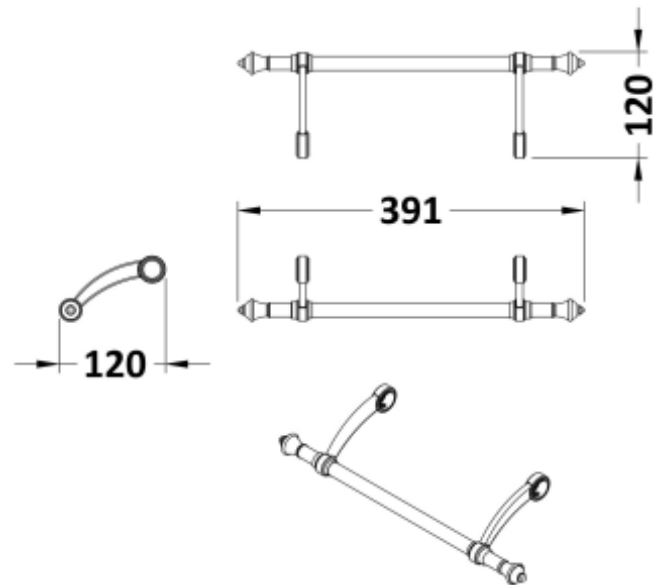

B A Y S W A T E R

London W.2

CODE: BAYA025

DESCRIPTION: Traditional Basin Stand

CATEGORY: Wastes & Extras

PRODUCT DIMENSIONS

Height (mm)	Width (mm)	Length (mm)	Depth (mm)	Nett Wgt Kg
745	514		413	5

PACKAGING DIMENSIONS

Height (mm)	Width (mm)	Length (mm)	Depth (mm)	Gross Wgt Kg
Barcode	5056211873099			

PRODUCT DETAILS

Country of Origin	China	CE Certification	N/A
Fitting Instruction	No	Colour/Finish	Chrome
Product Material	Ss	Product Diameter	
Heating Element Wattage	Not Applicable	Connection Size	Not Applicable

B A Y S W A T E R

London W.2

CODE: BAYA026

DESCRIPTION: Adjustable Towel Rail For Basin Stand

CATEGORY: Wastes & Extras

PRODUCT DIMENSIONS

Height (mm)	Width (mm)	Length (mm)	Depth (mm)	Nett Wgt Kg
				1

PACKAGING DIMENSIONS

Height (mm)	Width (mm)	Length (mm)	Depth (mm)	Gross Wgt Kg
Barcode	5056211873105			

PRODUCT DETAILS

Country of Origin	China	CE Certification	N/A
Fitting Instruction	No	Colour/Finish	Chrome
Product Material	Ss	Product Diameter	
Heating Element Wattage	Not Applicable	Connection Size	Not Applicable