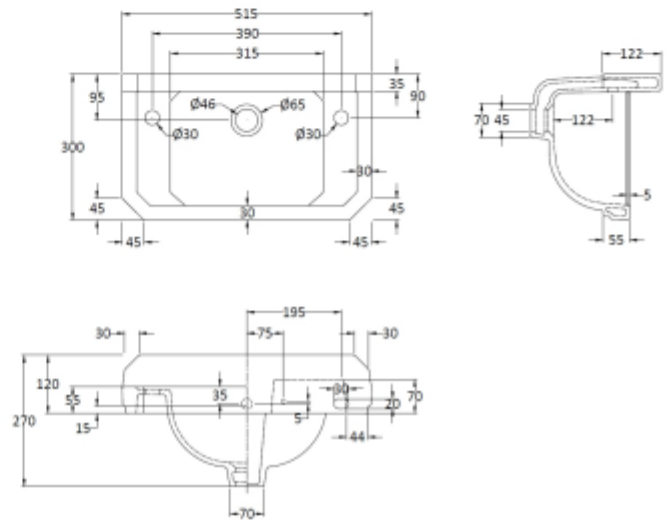

Height (mm)	Width (mm)	Length (mm)	Depth (mm)	Gross Wgt Kg
Barcode	5056211873099			

PRODUCT DETAILS

Country of Origin	China	CE Certification	N/A
Fitting Instruction	No	Colour/Finish	Chrome
Product Material	Ss	Product Diameter	
Heating Element Wattage	Not Applicable	Connection Size	Not Applicable

Height (mm)	Width (mm)	Length (mm)	Depth (mm)	Gross Wgt Kg
Barcode	5056211873105			

PRODUCT DETAILS

Country of Origin	China	CE Certification	N/A
Fitting Instruction	No	Colour/Finish	Chrome
Product Material	Ss	Product Diameter	
Heating Element Wattage	Not Applicable	Connection Size	Not Applicable

B A Y S W A T E R

London W.2

CODE: BAYC010

DESCRIPTION: Fitzroy 515 Cloakroom Basin

CATEGORY: Ceramics

PRODUCT DIMENSIONS

Height (mm)	Width (mm)	Depth (mm)	Nett Wgt Kg
270	515	300	8.8

PACKAGING DIMENSIONS

Height (mm)	Width (mm)	Depth (mm)	Gross Wgt Kg
Barcode	5055275892244		

PRODUCT DETAILS

Country of Origin	China		
Fitting Instruction	Yes	Colour	White

Certification	CE	N/A	WRAS	N/A	WRAS Number	N/A
Product Material	Vitreous China					