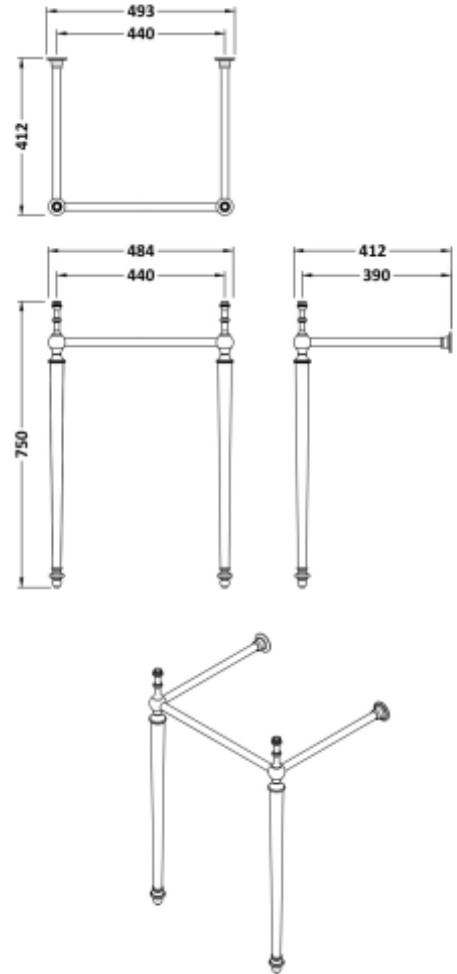

B A Y S W A T E R

London W.2

CODE: BAYA025

DESCRIPTION: Traditional Basin Stand

CATEGORY: Wastes & Extras

PRODUCT DIMENSIONS

Height (mm)	Width (mm)	Length (mm)	Depth (mm)	Nett Wgt Kg
745	514		413	5

PACKAGING DIMENSIONS

Height (mm)	Width (mm)	Depth (mm)	Gross Wgt Kg
	540	800	5

PACKAGING DATA

Box Colour	Brown Cardboard Box		
Box Qty	1	Label Colour	White Label
Label Size	100 x 50	Label Qty	2

OUTER BOX DIMENSIONS (If Applicable)

Height (mm)	Width (mm)	Length (mm)	Depth (mm)	Gross Wgt Kg
Barcode	5056211873099			

PRODUCT DETAILS

Country of Origin	China	CE Certification	N/A
Fitting Instruction	No	Colour/Finish	Chrome
Product Material	Ss	Product Diameter	
Heating Element Wattage	Not Applicable	Connection Size	Not Applicable

B A Y S W A T E R

London W.2

CODE: BAYA026

DESCRIPTION: Adjustable Towel Rail For Basin Stand

CATEGORY: Wastes & Extras

PRODUCT DIMENSIONS

Height (mm)	Width (mm)	Length (mm)	Depth (mm)	Nett Wgt Kg
				1

PACKAGING DIMENSIONS