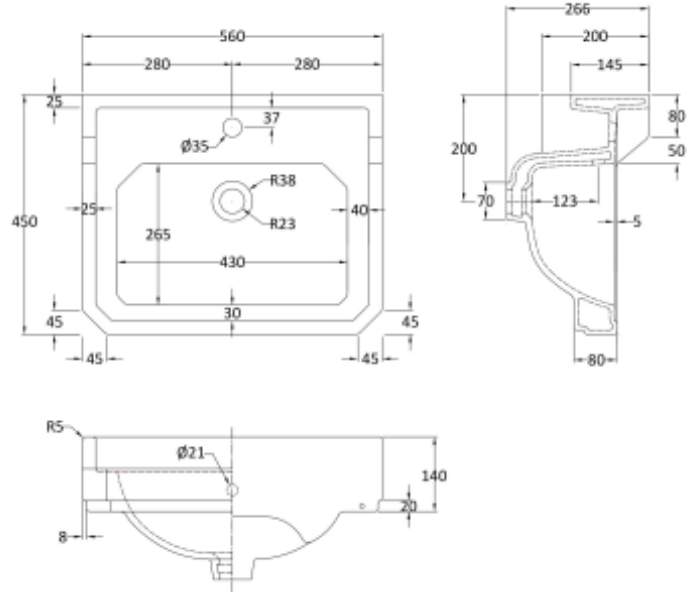

Height (mm)	Width (mm)	Length (mm)	Depth (mm)	Gross Wgt Kg
Barcode	5056211873099			

PRODUCT DETAILS

Country of Origin	China	CE Certification	N/A
Fitting Instruction	No	Colour/Finish	Chrome
Product Material	Ss	Product Diameter	
Heating Element Wattage	Not Applicable	Connection Size	Not Applicable

PACKAGING DIMENSIONS			
Height (mm)	Width (mm)	Depth (mm)	Gross Wgt Kg
	250	50	1

PACKAGING DATA			
Box Colour	Brown Cardboard Box		
Box Qty	1	Label Colour	White Label
Label Size	100 x 50	Label Qty	2

OUTER BOX DIMENSIONS (If Applicable)				
Height (mm)	Width (mm)	Length (mm)	Depth (mm)	Gross Wgt Kg
Barcode	5056211873105			

B A Y S W A T E R

London W.2

CODE: BAYC005

DESCRIPTION: Fitzroy 560 Basin 1Th

CATEGORY: Ceramics

PRODUCT DIMENSIONS

Height (mm)	Width (mm)	Depth (mm)	Nett Wgt Kg
266	560	450	17.5

PACKAGING DIMENSIONS

Height (mm)	Width (mm)	Depth (mm)	Gross Wgt Kg
Barcode		5055275892190	

PRODUCT DETAILS

Country of Origin	China		
Fitting Instruction	Yes	Colour	White

Certification	CE	N/A	WRAS	N/A	WRAS Number	N/A
Product Material	Vitreous China					