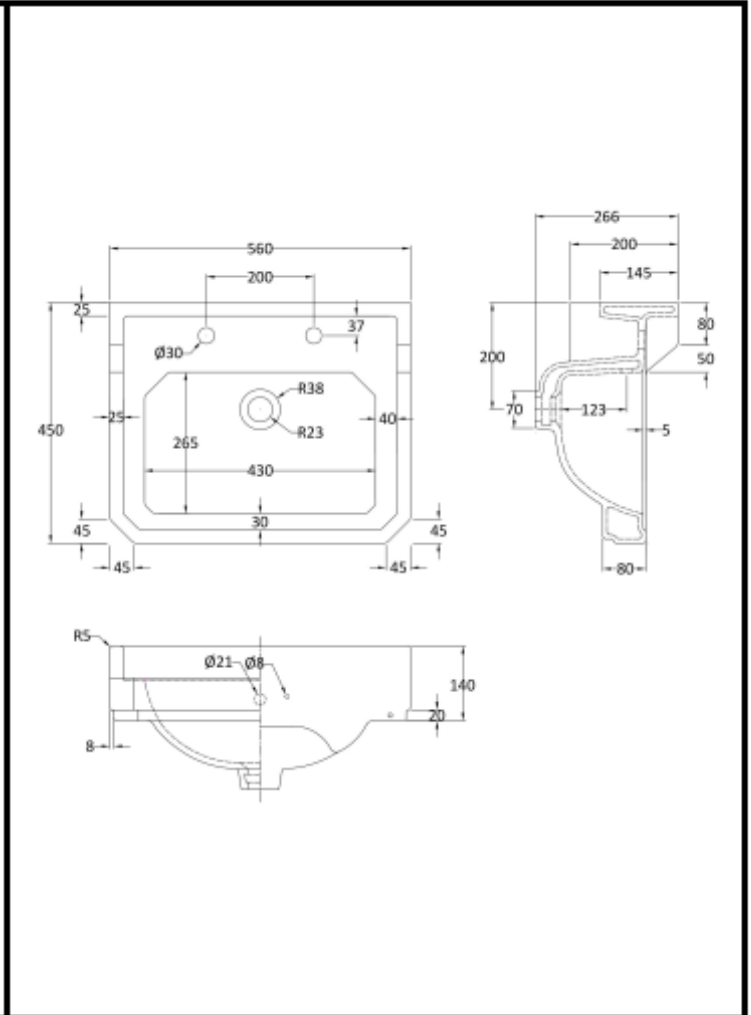

Height (mm)	Width (mm)	Length (mm)	Depth (mm)	Gross Wgt Kg
Barcode	5056211873099			

PRODUCT DETAILS

Country of Origin	China	CE Certification	N/A
Fitting Instruction	No	Colour/Finish	Chrome
Product Material	Ss	Product Diameter	
Heating Element Wattage	Not Applicable	Connection Size	Not Applicable

GENERAL

Fixing Supplied	No
-----------------	----

B A Y S W A T E R

London W.2

CODE: BAYC004

DESCRIPTION: Fitzroy 560 Basin 2Th

CATEGORY: Ceramics

PRODUCT DIMENSIONS			
Height (mm)	Width (mm)	Depth (mm)	Nett Wgt. Kg
266	560	450	17.3

OUTER BOX DIMENSIONS (If Applicable)			
Height (mm)	Width (mm)	Depth (mm)	Gross Wgt. Kg
Barcode	5055275892183		

PRODUCT DETAILS			
Country of Origin	China		
Fitting Instruction	Yes	Colour	White

Certification	CE	N/A	WRAS	N/A	WRAS Number	N/A
Product Material	Vitreous China					

BASINS			
Tap Hole	Two Tapholes	Chain Stay Hole	Yes
Template	Not Required	Waste Type Req'd	Slotted
Overflow Incl.	Yes	Overflow Cover	Yes
Inner Bowl Depth	155mm	Inner Bowl Width	420mm
Inner Bowl Height	155mm		