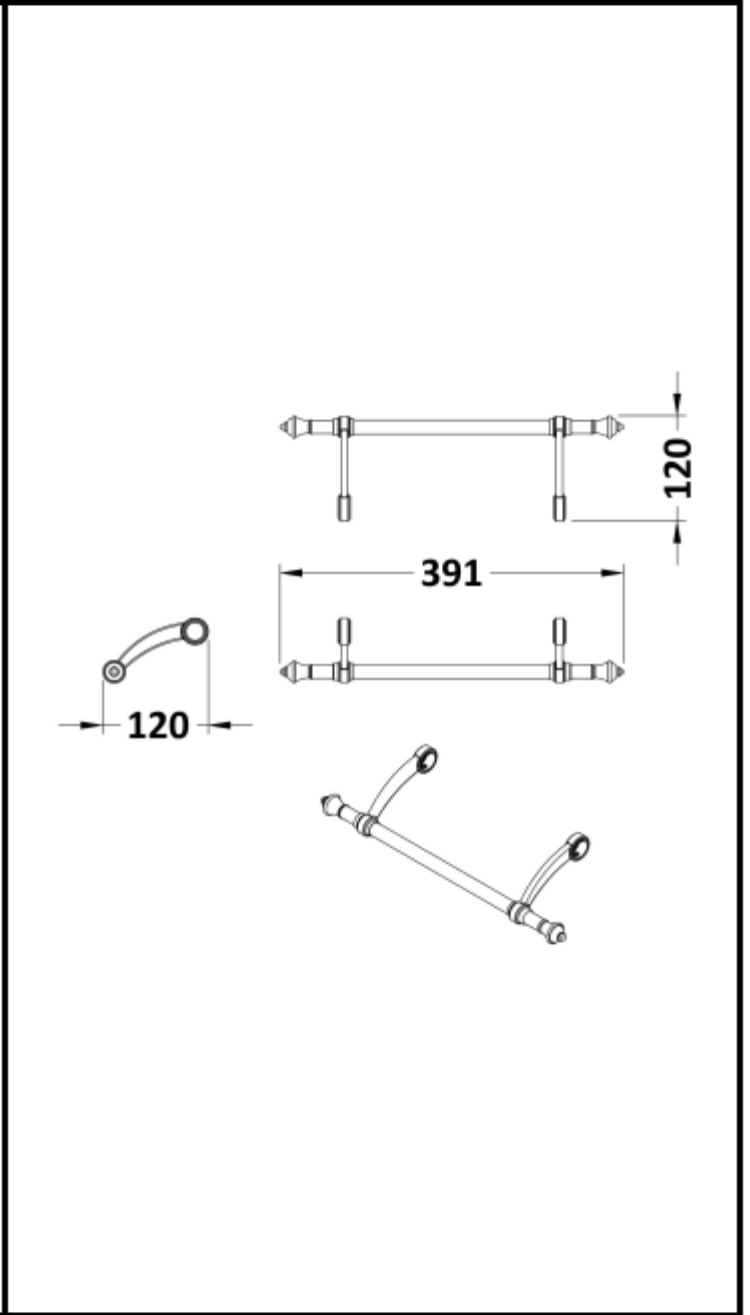

B A Y S W A T E R

London W.2

CODE: BAYA025

DESCRIPTION: Traditional Basin Stand

CATEGORY: Wastes & Extras

PRODUCT DIMENSIONS

Height (mm)	Width (mm)	Length (mm)	Depth (mm)	Nett Wgt Kg
745	514		413	5

PACKAGING DIMENSIONS

Height (mm)	Width (mm)	Length (mm)	Depth (mm)	Gross Wgt Kg
Barcode	5056211873099			

PRODUCT DETAILS

Country of Origin	China	CE Certification	N/A
Fitting Instruction	No	Colour/Finish	Chrome
Product Material	Ss	Product Diameter	
Heating Element Wattage	Not Applicable	Connection Size	Not Applicable

B A Y S W A T E R

London W.2

CODE: BAYA026

DESCRIPTION: Adjustable Towel Rail For Basin Stand

CATEGORY: Wastes & Extras

PRODUCT DIMENSIONS				
Height (mm)	Width (mm)	Length (mm)	Depth (mm)	Nett Wgt Kg
				1

B A Y S W A T E R

London W.2

CODE: BAYC005

DESCRIPTION: Fitzroy 560 Basin 1Th

CATEGORY: Ceramics

PRODUCT DIMENSIONS

Height (mm)	Width (mm)	Depth (mm)	Nett Wgt Kg
266	560	450	17.5

PACKAGING DIMENSIONS