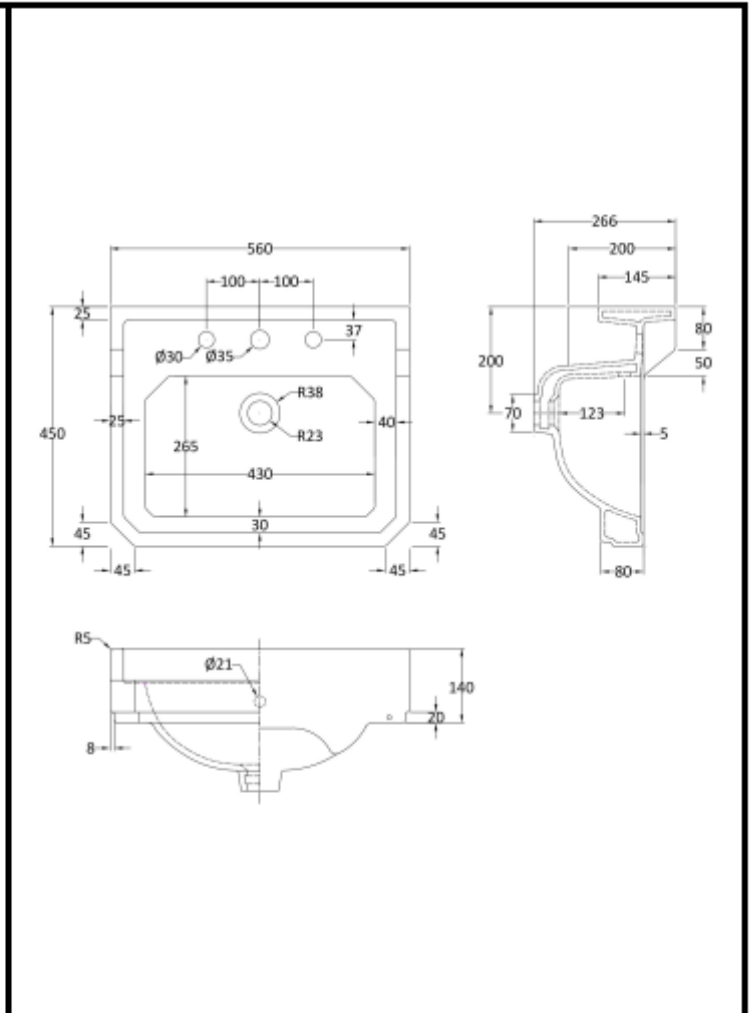

OUTER BOX DIMENSIONS (If Applicable)			
Height (mm)	Width (mm)	Depth (mm)	Gross Wgt. Kg
Barcode	5055275892183		

PRODUCT DETAILS			
Country of Origin	China		
Fitting Instruction	Yes	Colour	White

Certification	CE	N/A	WRAS	N/A	WRAS Number	N/A
Product Material	Vitreous China					

BASINS			
Tap Hole	Two Tapholes	Chain Stay Hole	Yes
Template	Not Required	Waste Type Req'd	Slotted
Overflow Incl.	Yes	Overflow Cover	Yes
Inner Bowl Depth	155mm	Inner Bowl Width	420mm
Inner Bowl Height	155mm		

GENERAL	
Fixing Supplied	No

B A Y S W A T E R

London W.2

CODE: BAYC006

DESCRIPTION: Fitzroy 560 Basin 3Th

CATEGORY: Ceramics

PRODUCT DIMENSIONS			
Height (mm)	Width (mm)	Depth (mm)	Nett Wgt Kg
266	560	450	17.5

OUTER BOX DIMENSIONS (If Applicable)			
Height (mm)	Width (mm)	Depth (mm)	Gross Wgt Kg
Barcode	5055275892206		

PRODUCT DETAILS			
Country of Origin	China		
Fitting Instruction	Yes	Colour	White

Certification	CE	N/A	WRAS	N/A	WRAS Number	N/A
Product Material	Vitreous China					