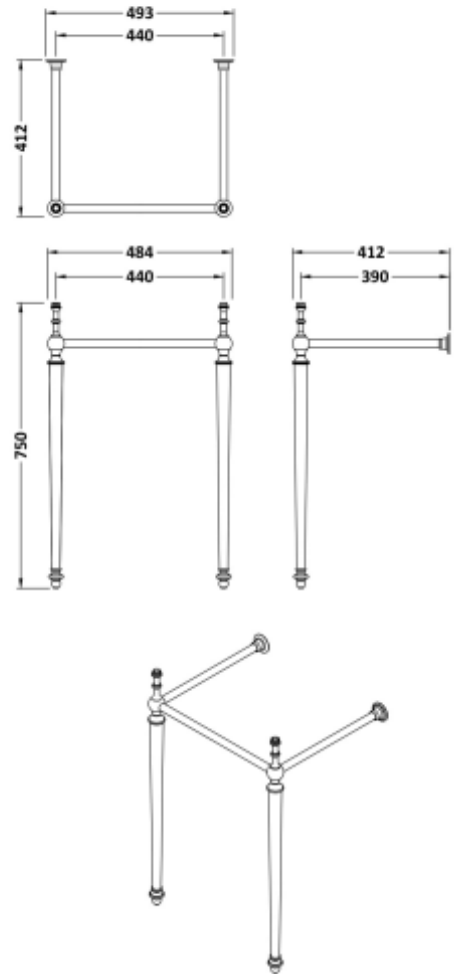

B A Y S W A T E R

London W.2

CODE: BAYA025

DESCRIPTION: Traditional Basin Stand

CATEGORY: Wastes & Extras

PRODUCT DIMENSIONS

Height (mm)	Width (mm)	Length (mm)	Depth (mm)	Nett Wgt Kg
745	514		413	5

PACKAGING DIMENSIONS

Height (mm)	Width (mm)	Depth (mm)	Gross Wgt Kg
	540	800	5

PACKAGING DATA

Box Colour	Brown Cardboard Box		
Box Qty	1	Label Colour	White Label
Label Size	100 x 50	Label Qty	2

OUTER BOX DIMENSIONS (If Applicable)

Height (mm)	Width (mm)	Length (mm)	Depth (mm)	Gross Wgt Kg
Barcode	5056211873099			

PRODUCT DETAILS

Country of Origin	China	CE Certification	N/A
Fitting Instruction	No	Colour/Finish	Chrome
Product Material	Ss	Product Diameter	
Heating Element Wattage	Not Applicable	Connection Size	Not Applicable

B A Y S W A T E R

London W.2

CODE: BAYA026

DESCRIPTION: Adjustable Towel Rail For Basin Stand

CATEGORY: Wastes & Extras

PRODUCT DIMENSIONS				
Height (mm)	Width (mm)	Length (mm)	Depth (mm)	Nett Wgt Kg
				1