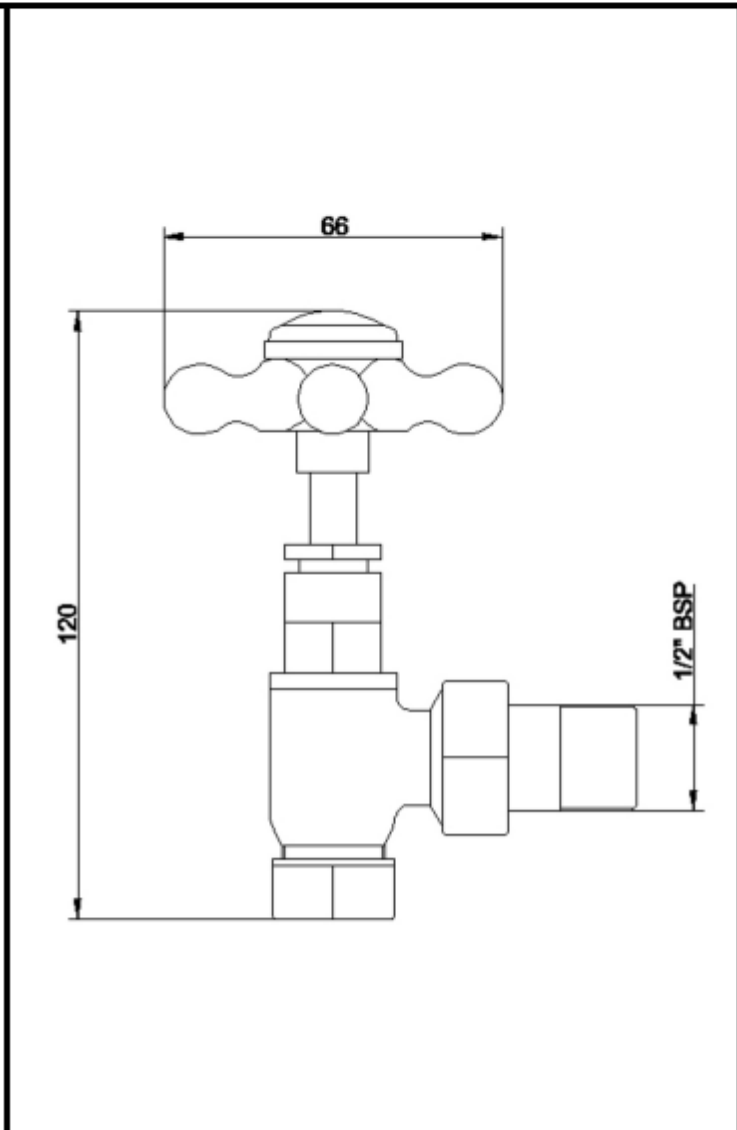

Height (mm)	Width (mm)	Length (mm)	Gross Wgt Kg
Barcode		5056211807070	

PRODUCT DETAILS

Contry of Origin	United Kingdom				
Fitting Instruction	No				
RAL No	N/A				
Heat Element Wattage	Not Applicable				
BTU Outputs	30°C	N/A	50°C	N/A	60°C
Pipe Centres	N/A				
Packaging Volume (L)	N/A				
Wall to Ctr of Tappings	N/A				
Dual Fuel	N/A				

Certification	CE	N/A	RoHS	N/A	WEEE	N/A
Colour/Finish	Chrome					
Product Material	Steel					
Heat Element Wattage Compatible	N/A					
Thermal Outputs (Watts)	30°C	N/A	50°C	N/A	60°C	
Max Projection	70mm					
Tube Diameter	N/A					
Floor to Ctr of Tappings	N/A					

B A Y S W A T E R

London W.2

CODE: BAYV411

DESCRIPTION: Angled Xhead Radiator Valve (Pair)

CATEGORY: Heating

PRODUCT DIMENSIONS				
Height (mm)	Width (mm)	Depth (mm)	Length (mm)	Nett Wgt Kg
120	66	66		0.92

OUTER BOX DIMENSIONS (If Applicable)			
Height (mm)	Width (mm)	Length (mm)	Gross Wgt Kg
Barcode	5056211807087		

PRODUCT DETAILS	
Contry of Origin	United Kingdom
Fitting Instruction	No
RAL No	N/A
Heat Element Wattage	Not Applicable
BTU Outputs	30°C N/A 50°C N/A 60°C
Pipe Centres	N/A
Packaging Volume (L)	N/A
Wall to Ctr of Tappings	N/A
Dual Fuel	N/A