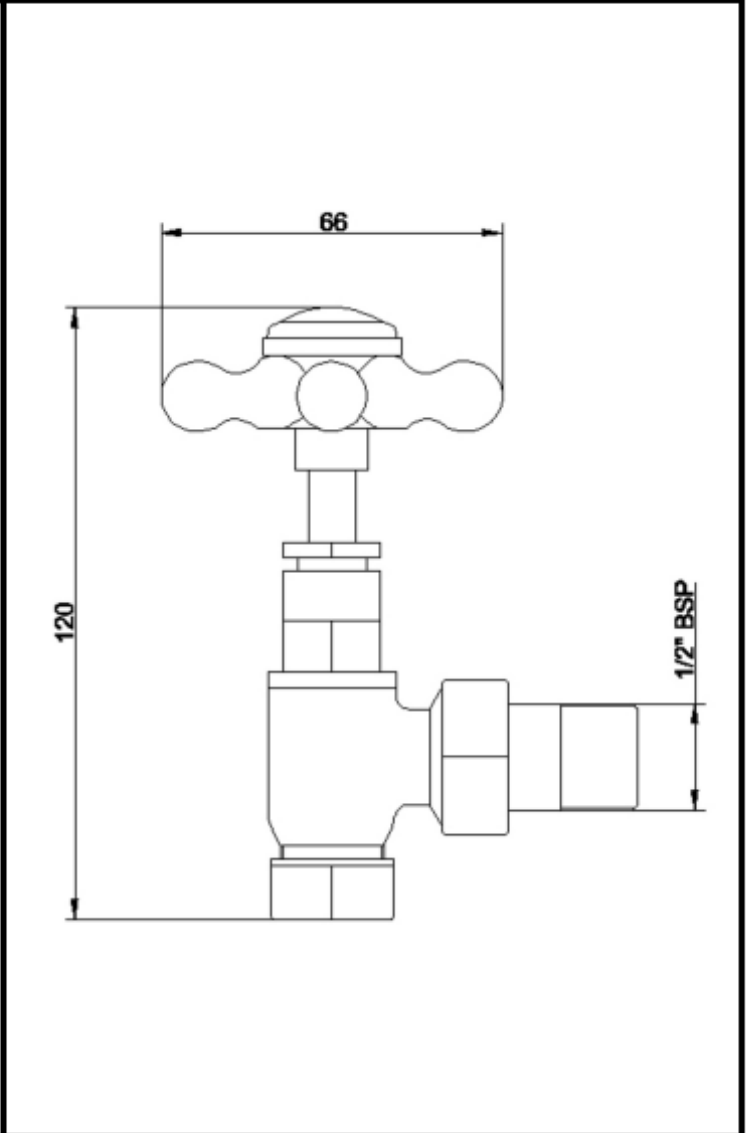

B A Y S W A T E R

London W.2

CODE: BAYV111

DESCRIPTION: Angled Xhead Radiator Valve (Pair)

CATEGORY: Heating

PRODUCT DIMENSIONS

Height (mm)	Width (mm)	Depth (mm)	Length (mm)	Nett Wgt Kg
120	66	66		0.92

PACKAGING DIMENSIONS

Height (mm)	Width (mm)	Length (mm)	Gross Wgt Kg
55	110	170	0.92

PACKAGING DATA

Box Colour	White Cardboard Box		
Box Qty	1	Label Colour	White Label
Label Size	100 x 50	Label Qty	1

OUTER BOX DIMENSIONS (If Applicable)

Height (mm)	Width (mm)	Length (mm)	Gross Wgt Kg
Barcode		5056211807070	

PRODUCT DETAILS

Contry of Origin	United Kingdom				
Fitting Instruction	No				
RAL No	N/A				
Heat Element Wattage	Not Applicable				
BTU Outputs	30°C	N/A	50°C	N/A	60°C
Pipe Centres	N/A				
Packaging Volume (L)	N/A				
Wall to Ctr of Tappings	N/A				
Dual Fuel	N/A				

B A Y S W A T E R

London W.2

CODE: BAYV411

DESCRIPTION: Angled Xhead Radiator Valve (Pair)

CATEGORY: Heating

PRODUCT DIMENSIONS				
Height (mm)	Width (mm)	Depth (mm)	Length (mm)	Nett Wgt Kg
120	66	66		0.92