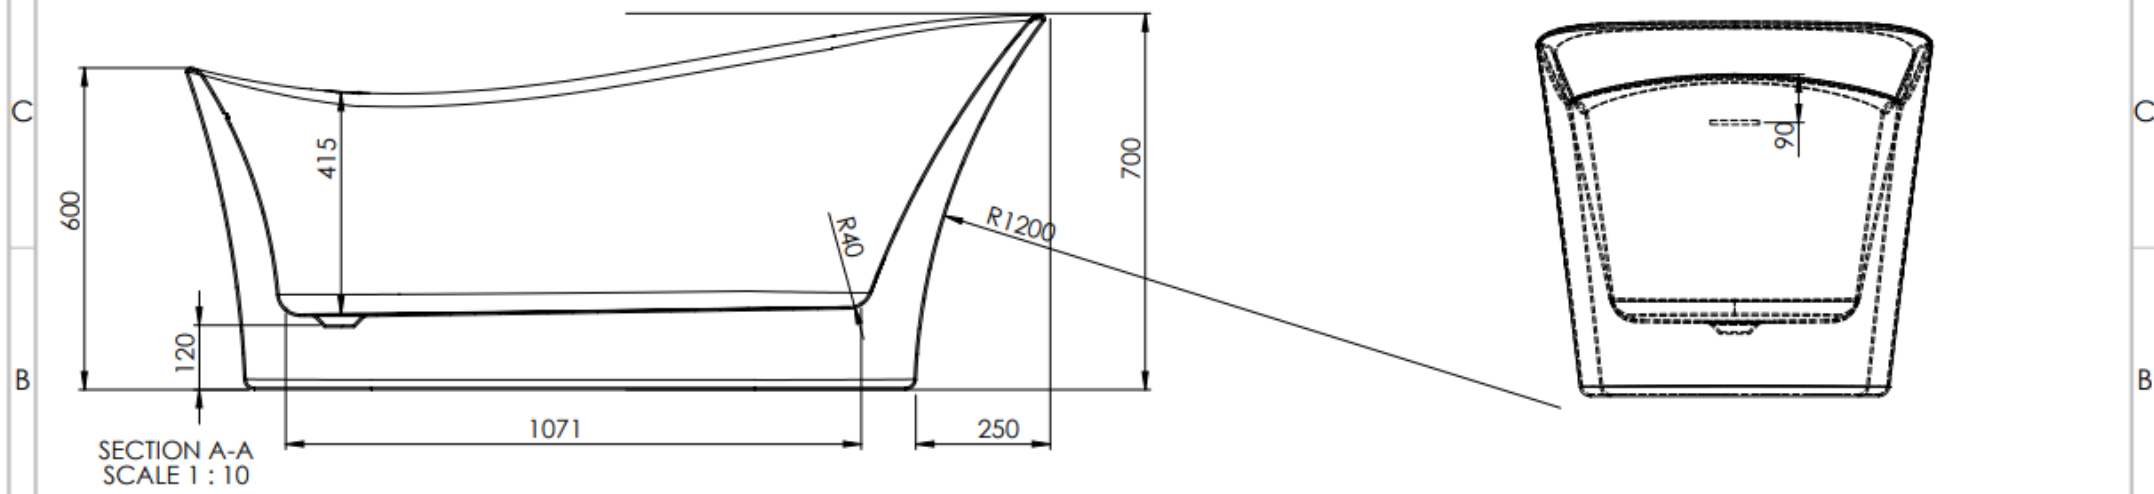

	Material : Acrylic	Date: 13.10.2021	Dim In mm	Product: The Bradwell 155X75X70 CM
	Waste/ Over flow : included	Tolerances : +/- 5mm		Sheet A3

	Material : Acrylic	Date: 13.10.2021	Dim In mm	Product: The Bradwell 160X75X70 CM
	Waste/ Over flow : included	Tolerances : +/- 5mm		Sheet A3