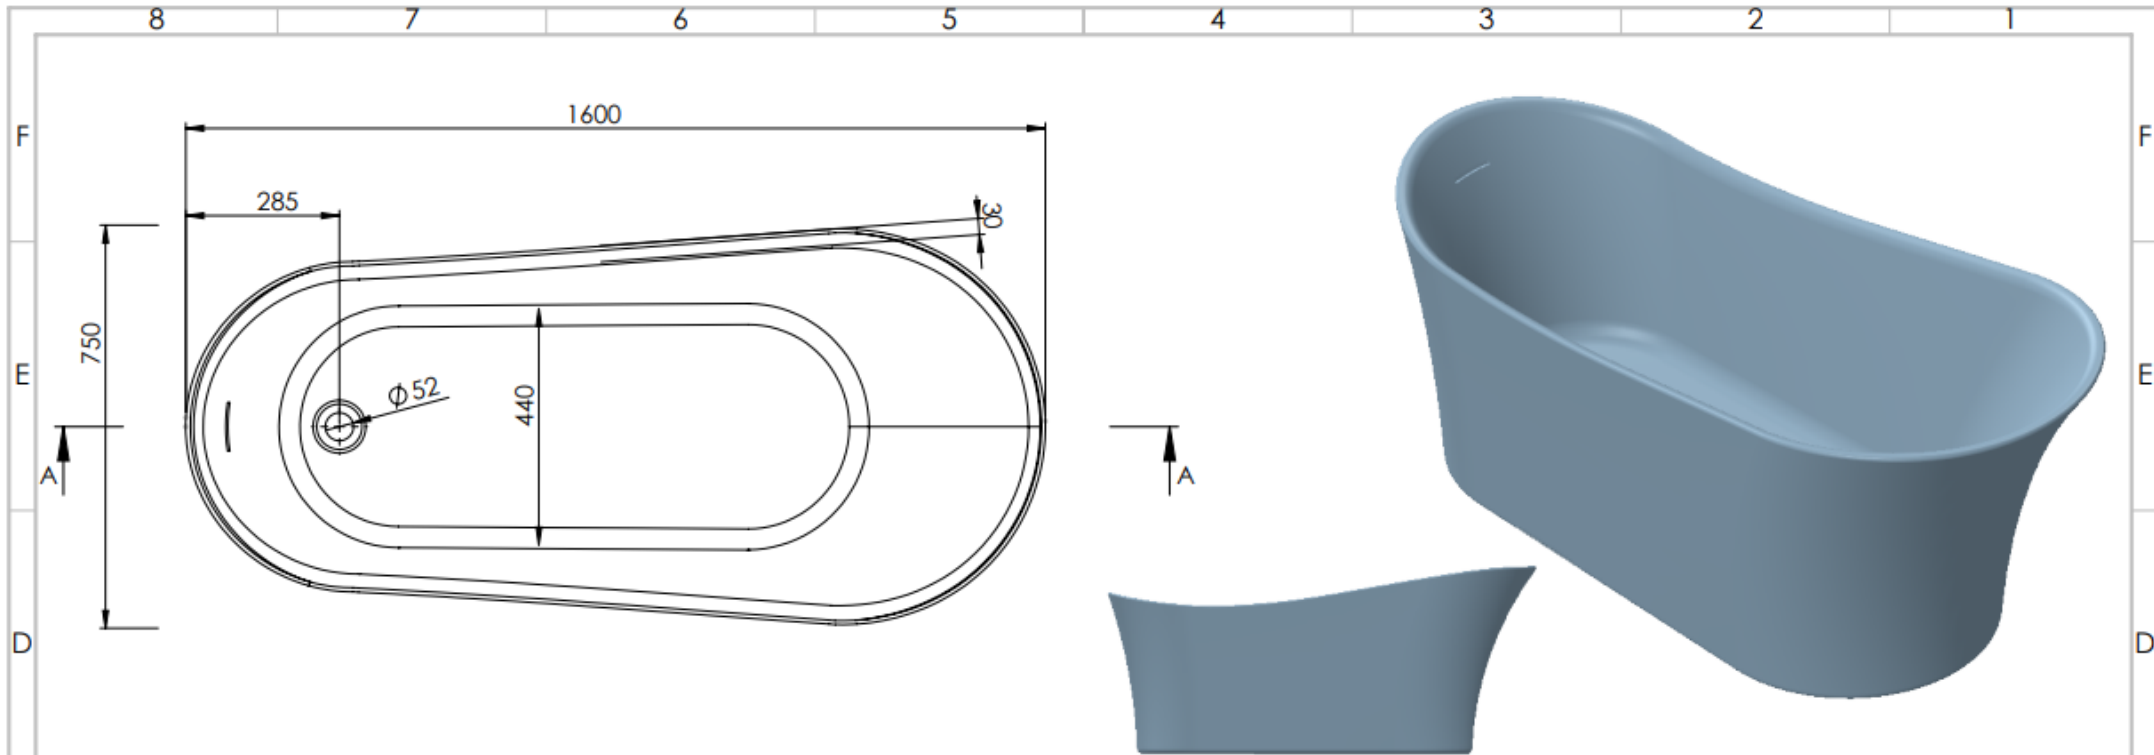

	Material : Acrylic	Date: 13.10.2021	Dim In mm	Product: The Bradwell 155X75X70 CM
	Waste/ Over flow : included	Tolerances : +/- 5mm		Sheet A3

	Material : Acrylic	Date: 13.10.2021	Dim In mm	Product: The Bradwell 160X75X70 CM
	Waste/ Over flow : included	Tolerances : +/- 5mm		Sheet A3