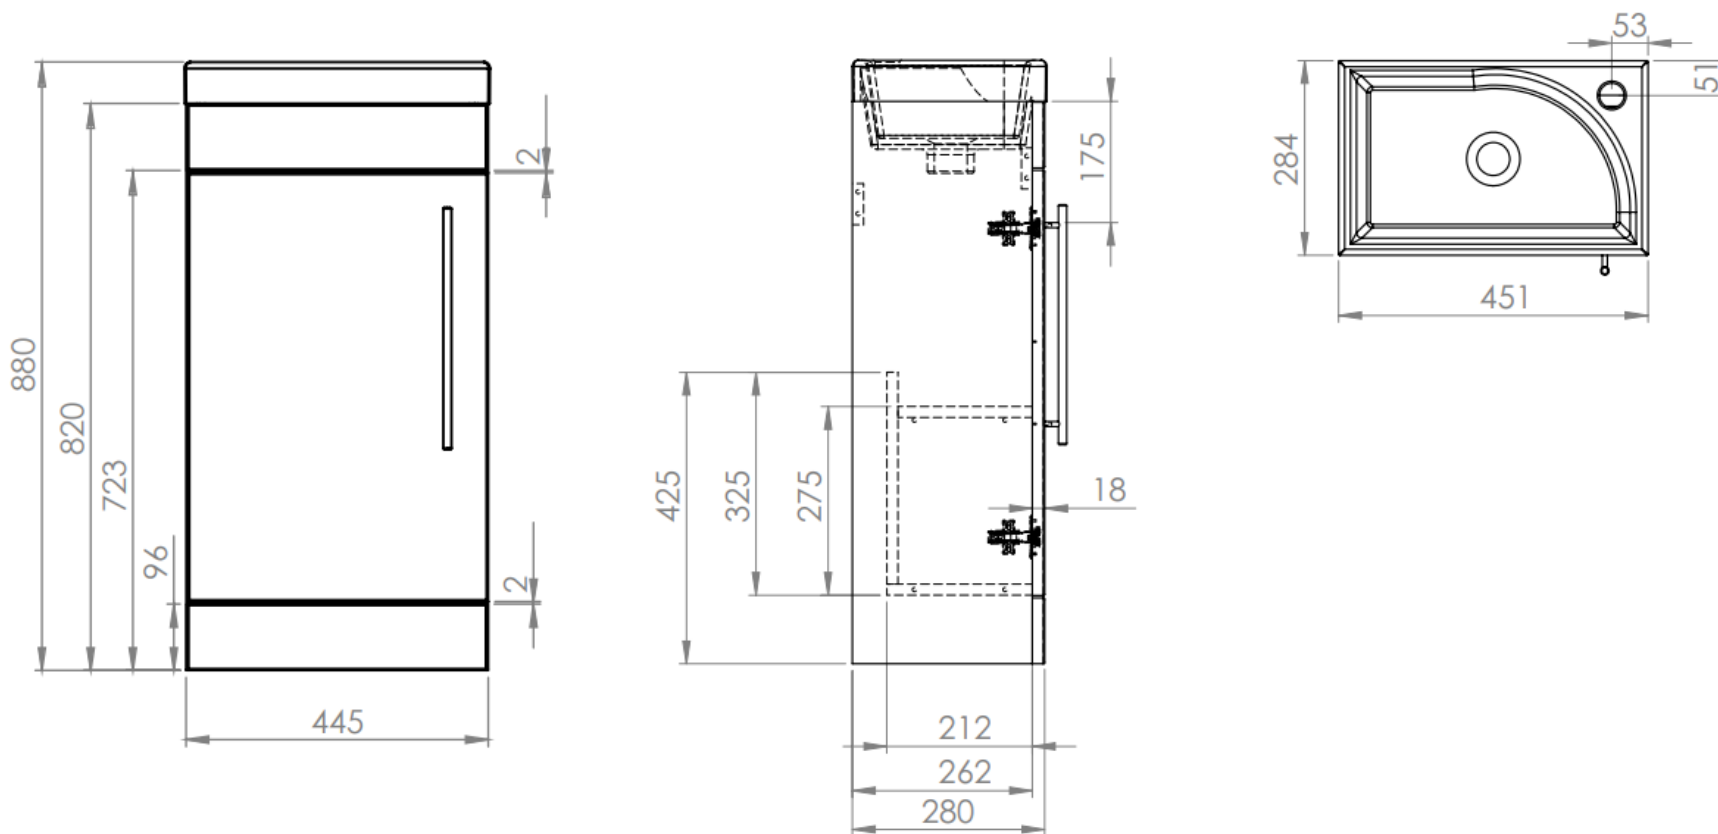

## Dimensions - Esta Floormounted

Diagrams not to scale  
All dimensions in mm  
tolerance of +5mm

Customer Services: Roper Rhodes Ltd, Brassmill Lane Trading Estate, Bath, BA1 3JF  
Tel: 01225 303 900 Fax: 01225 448 877  
Email: [sales@roperrhodes.co.uk](mailto:sales@roperrhodes.co.uk) Web: [www.roperrhodes.co.uk](http://www.roperrhodes.co.uk)