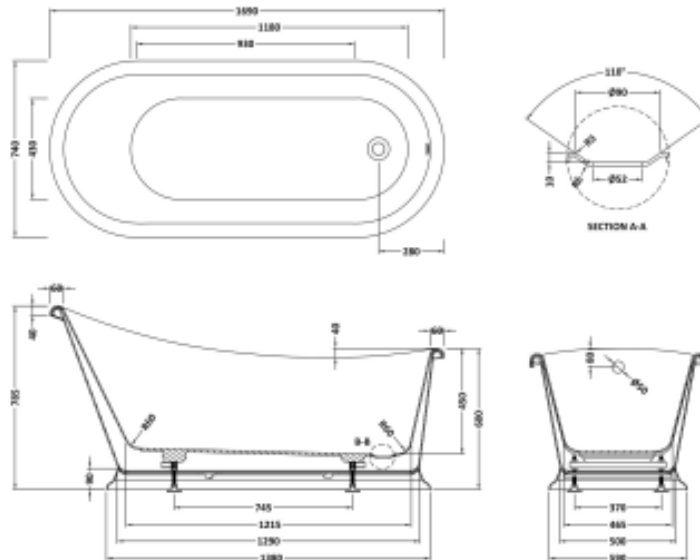

Length (mm)	Width (mm)	Height (mm)	Gross Wgt Kg
Barcode	5056462620886		

PRODUCT DETAILS

Country of Origin	Hong Kong	Certification	FSC	N/A	CE	N/A
Fitting Instruction	No	Material Colour Ref	European White			
Product Material	Acrylic	Material Thickness	20mm			
Volume (Ltr)	200L	Displaced Capacity	130L			
Leg Set Inc'	Legset Included	Waste Inc'	Waste Not Included			
Drilled/Undrilled	Undrilled For Taps	Includes Grips	No Grips Supplied			
Embossed	No	No of Tapholes	None			
Anti-Slip	No					

CODE: BAYB115**DESCRIPTION:** 1690 Freestanding Slipper Boat Bath**CATEGORY:** Baths**PRODUCT DIMENSIONS**

Length (mm)	Width (mm)	Height (mm)	Nett Wgt Kg
1690	740	785	39.5

PACKAGING DIMENSIONS

Length (mm)	Width (mm)	Height (mm)	Gross Wgt Kg
1860	800	1200	40

PACKAGING DATA

Box Colour	Polystyrene Moulded Box		
Box Qty	1	Label Colour	White Label
Label Size	100 x 50	Label Qty	2

OUTER BOX DIMENSIONS (If Applicable)

Length (mm)	Width (mm)	Height (mm)	Gross Wgt Kg
Barcode	5056462620893		

CODE: BAYB116

DESCRIPTION: 1690 Freestanding Slipper Boat Bath

CATEGORY: Baths

PRODUCT DIMENSIONS

Length (mm)	Width (mm)	Height (mm)	Nett Wgt Kg
1690	740	785	39.5

PACKAGING DIMENSIONS

Length (mm)	Width (mm)	Height (mm)	Gross Wgt Kg
1860	800	1200	40