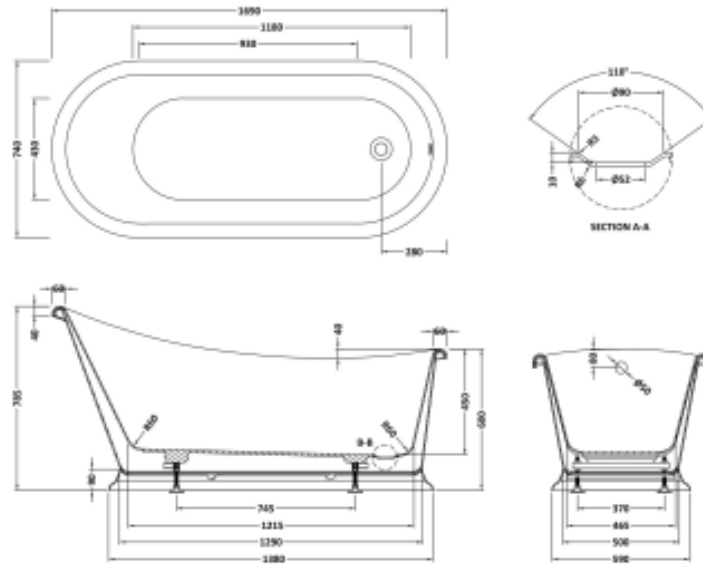

B A Y S W A T E R

London W.2

CODE: BAYB114

DESCRIPTION: 1690 Freestanding Slipper Boat Bath

CATEGORY: Baths

PRODUCT DIMENSIONS

Length (mm)	Width (mm)	Height (mm)	Nett Wgt Kg
1690	740	785	39.5

PACKAGING DIMENSIONS

Length (mm)	Width (mm)	Height (mm)	Gross Wgt Kg
1860	800	1200	40

PACKAGING DATA

Box Colour	Polystyrene Moulded Box		
Box Qty	1	Label Colour	White Label
Label Size	100 X 50	Label Qty	2

OUTER BOX DIMENSIONS (If Applicable)

Length (mm)	Width (mm)	Height (mm)	Gross Wgt Kg
Barcode	5056462620886		

PRODUCT DETAILS

Country of Origin	Hong Kong	Certification	FSC	N/A	CE	N/A
Fitting Instruction	No	Material Colour Ref	European White			
Product Material	Acrylic	Material Thickness	20mm			
Volume (Ltr)	200L	Displaced Capacity	130L			
Leg Set Inc'	Legset Included	Waste Inc'	Waste Not Included			
Drilled/Undrilled	Undrilled For Taps	Includes Grips	No Grips Supplied			
Embossed	No	No of Tapholes	None			
Anti-Slip	No					

CODE: BAYB115**DESCRIPTION:** 1690 Freestanding Slipper Boat Bath**CATEGORY:** Baths**PRODUCT DIMENSIONS**

Length (mm)	Width (mm)	Height (mm)	Nett Wgt Kg
1690	740	785	39.5

PACKAGING DIMENSIONS

Length (mm)	Width (mm)	Height (mm)	Gross Wgt Kg
1860	800	1200	40