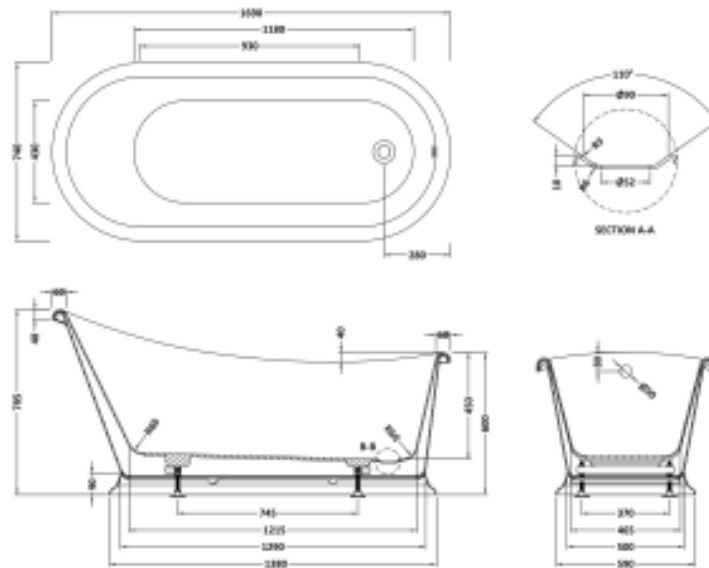

B A Y S W A T E R

London W.2

CODE: BAYB114

DESCRIPTION: 1690 Freestanding Slipper Boat Bath

CATEGORY: Baths

PRODUCT DIMENSIONS

Length (mm)	Width (mm)	Height (mm)	Nett Wgt Kg
1690	740	785	39.5

PACKAGING DIMENSIONS

Length (mm)	Width (mm)	Height (mm)	Gross Wgt Kg
1860	800	1200	40

PACKAGING DATA

Box Colour	Polystyrene Moulded Box		
Box Qty	1	Label Colour	White Label
Label Size	100 X 50	Label Qty	2

OUTER BOX DIMENSIONS (If Applicable)

Length (mm)	Width (mm)	Height (mm)	Gross Wgt Kg
Barcode	5056462620886		

PRODUCT DETAILS

Country of Origin	Hong Kong	Certification	FSC	N/A	CE	N/A
Fitting Instruction	No	Material Colour Ref	European White			
Product Material	Acrylic	Material Thickness	20mm			
Volume (Ltr)	200L	Displaced Capacity	130L			
Leg Set Inc'	Legset Included	Waste Inc'	Waste Not Included			
Drilled/Undrilled	Undrilled For Taps	Includes Grips	No Grips Supplied			
Embossed	No	No of Tapholes	None			
Anti-Slip	No					

PACKAGING DATA

Box Colour	Polystyrene Moulded Box		
Box Qty	1	Label Colour	White Label
Label Size	100 x 50	Label Qty	2

OUTER BOX DIMENSIONS (If Applicable)

Length (mm)	Width (mm)	Height (mm)	Gross Wgt Kg
Barcode	5056462620893		