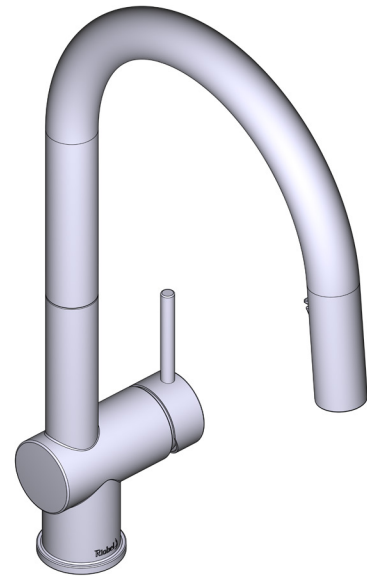

SPECIFICATIONS

DESCRIPTION

- G1/2" connection flexes
- Supplied with G3/8" adaptor
- Ceramic cartridge
- Silent braided nylon hose
- 2 jet boomerang hand spray system with integrated swivel

FLOW

- 5.69 L/min, 60psi, 4 bar

WARRANTY

- www.riobel.design

Azure Kitchen Tap with Spray

MODELS: AZ201-EM