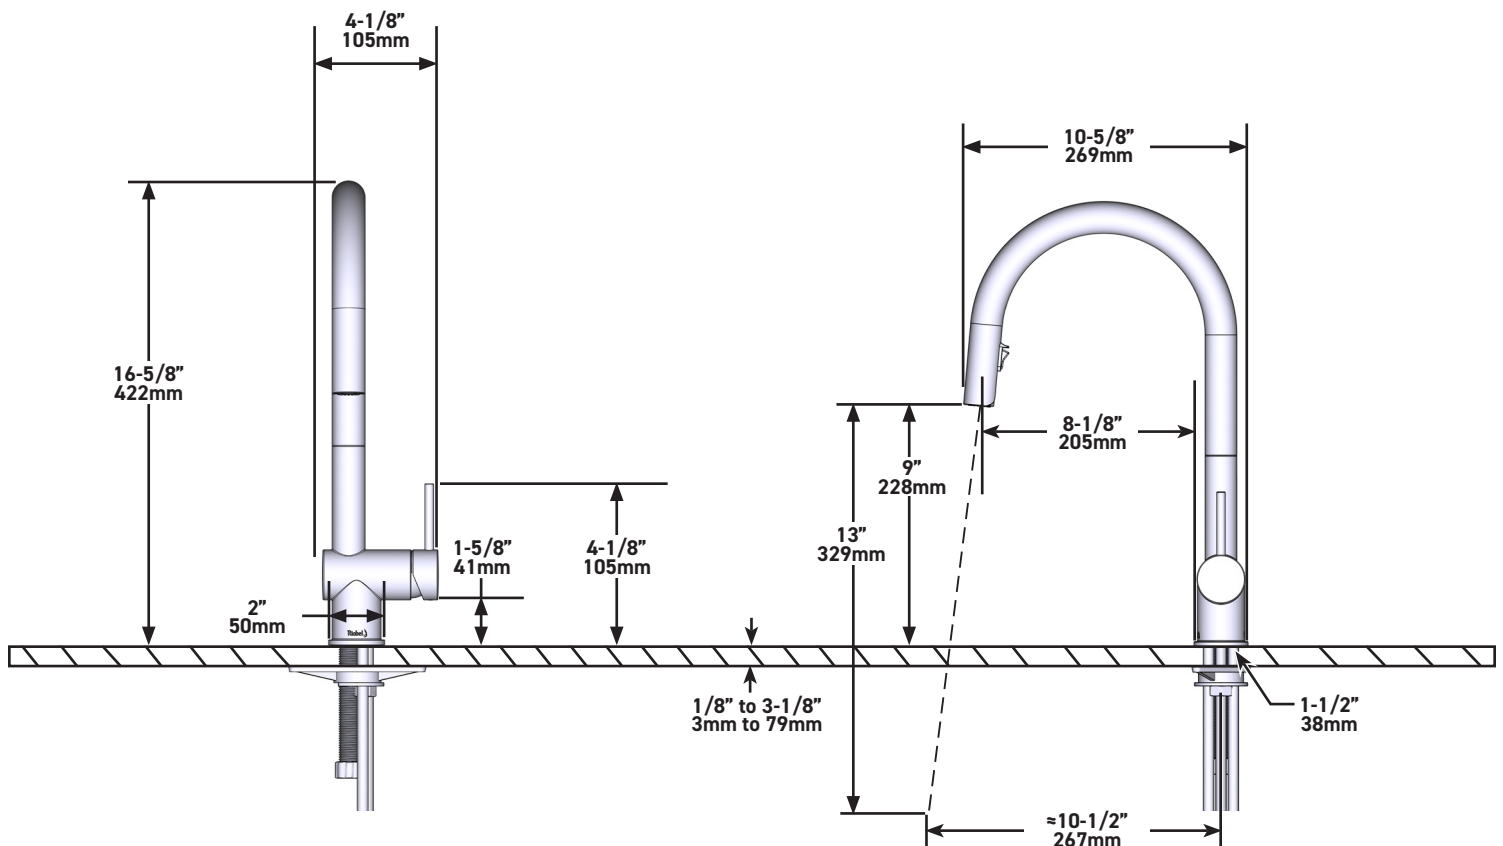

+44 (0)1952 221 100
www.riobel.design

A DISTINCTIVE MEMBER OF THE HOUSE OF ROHL