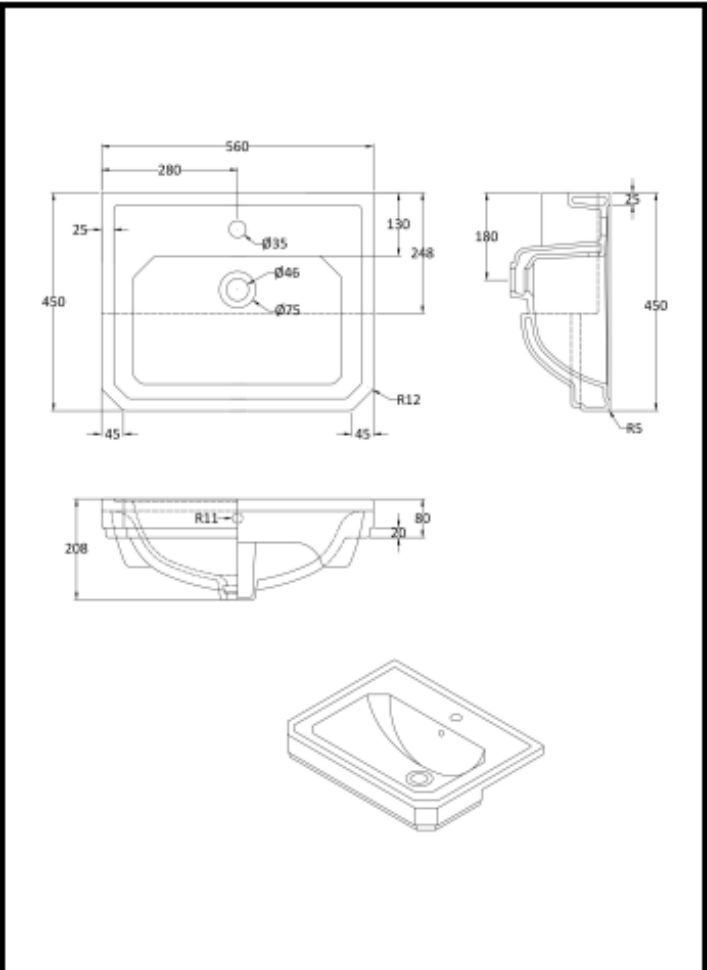

# B A Y S W A T E R

London W.2

**CODE:** BAYC026

**DESCRIPTION:** 560mm S/Recess Basin 1Th

**CATEGORY:** Ceramics

PRODUCT DIMENSIONS			
Height (mm)	Width (mm)	Depth (mm)	Nett Wgt Kg
208	560	450	14.6

PACKAGING DATA			
Box Colour	Brown Cardboard Box		
Box Qty	1	Label Colour	White Label
Label Size	100 x 50	Label Qty	2

GENERAL	
Fixing Supplied	No

PACKAGING DIMENSIONS			
Height (mm)	Width (mm)	Depth (mm)	Gross Wgt Kg
220	460	570	15.2

OUTER BOX DIMENSIONS (If Applicable)			
Height (mm)	Width (mm)	Depth (mm)	Gross Wgt Kg
Barcode	5056211869252		

Certification	CE	WRAS	N/A	WRAS Number	N/A
Product Material	Vitreous China				

CISTERNS			
Fittings	Not Applicable	Operating Type	Not Applicable
Lever Type	Not Applicable		

BASINS			
Tap Hole	One Taphole	Chain Stay Hole	No
Template	Yes Supplied	Waste Type Req'd	Slotted
Overflow Incl.	Yes	Overflow Cover	Yes
Inner Bowl Depth	110mm	Inner Bowl Width	430mm
Inner Bowl Height	110mm		

# B A Y S W A T E R

London W.2

**CODE:** BAYC025

**DESCRIPTION:** 560mm S/Recess Basin 2Th

**CATEGORY:** Ceramics

PRODUCT DIMENSIONS			
Height (mm)	Width (mm)	Depth (mm)	Nett Wgt Kg
208	560	450	14.6

PACKAGING DIMENSIONS			
Height (mm)	Width (mm)	Depth (mm)	Gross Wgt Kg
220	460	570	15.2