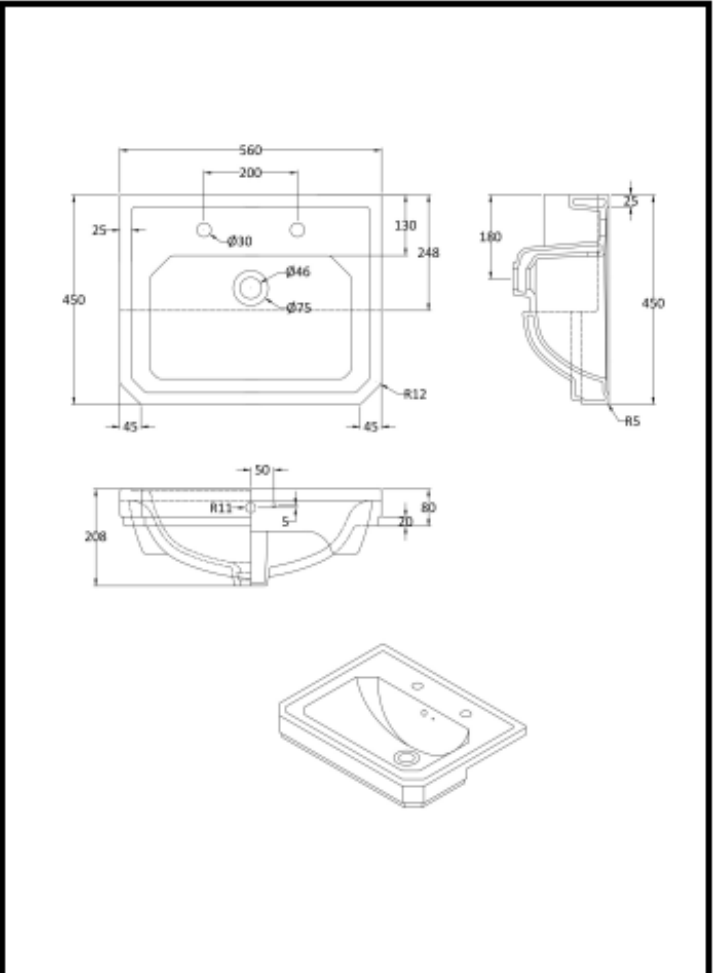

# B A Y S W A T E R

London W.2

**CODE:** BAYC026

**DESCRIPTION:** 560mm S/Recess Basin 1Th

**CATEGORY:** Ceramics

PRODUCT DIMENSIONS			
Height (mm)	Width (mm)	Depth (mm)	Nett Wgt Kg
208	560	450	14.6

PACKAGING DATA			
Box Colour	Brown Cardboard Box		
Box Qty	1	Label Colour	White Label
Label Size	100 x 50	Label Qty	2

GENERAL	
Fixing Supplied	No

PACKAGING DIMENSIONS			
Height (mm)	Width (mm)	Depth (mm)	Gross Wgt Kg
220	460	570	15.2

OUTER BOX DIMENSIONS (If Applicable)			
Height (mm)	Width (mm)	Depth (mm)	Gross Wgt Kg
Barcode	5056211869252		

Certification	CE	WRAS	N/A	WRAS Number	N/A
Product Material	Vitreous China				

CISTERNS			
Fittings	Not Applicable	Operating Type	Not Applicable
Lever Type	Not Applicable		

BASINS			
Tap Hole	One Taphole	Chain Stay Hole	No
Template	Yes Supplied	Waste Type Req'd	Slotted
Overflow Incl.	Yes	Overflow Cover	Yes
Inner Bowl Depth	110mm	Inner Bowl Width	430mm
Inner Bowl Height	110mm		

# B A Y S W A T E R

London W.2

**CODE:** BAYC025

**DESCRIPTION:** 560mm S/Recess Basin 2Th

**CATEGORY:** Ceramics

PRODUCT DIMENSIONS			
Height (mm)	Width (mm)	Depth (mm)	Nett Wgt Kg
208	560	450	14.6

PACKAGING DIMENSIONS			
Height (mm)	Width (mm)	Depth (mm)	Gross Wgt Kg
220	460	570	15.2