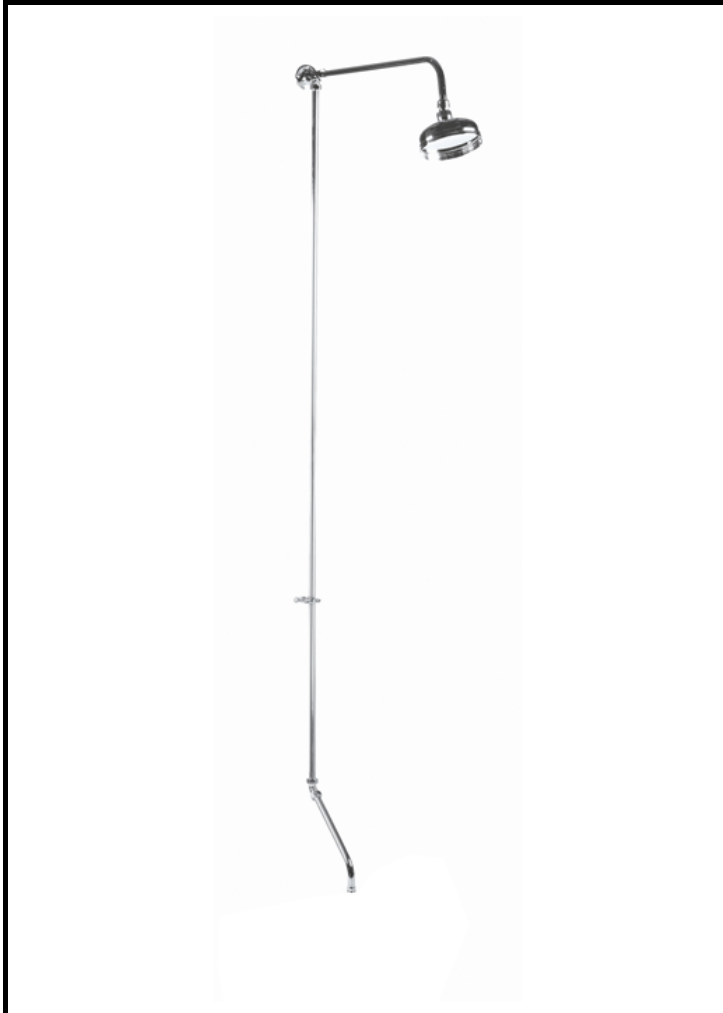

B A Y S W A T E R

London W.2

CODE: BAYS207

DESCRIPTION: Rigid Riser Kit For Bsm Inc' Swivel

CATEGORY: Showers

PRODUCT DIMENSIONS				
Length(mm)	Width (mm)	Height (mm)	Depth (mm)	Nett Wgt Kg
	125	1825	580	2.6

OUTER BOX DIMENSIONS (If Applicable)				
Length (mm)	Width (mm)	Height (mm)	Depth (mm)	Gross Wgt Kg
				10
Barcode	5055275889848			

PRODUCT DETAILS	
Coutry of Origin	United Kingdom
Fitting Instruction	Yes
Product Material	Brass
Mount Type	Wall
Outlet Elbow Supplied	Not Applicable
Easy Clean	Not Applicable
Head Included	Yes
Handset Included	No
Body Jets Included	Not Applicable
No of Body Jets	Not Applicable
Operating Pressure (bar)	
Valve/Cartridge Type	Not Applicable

Flow Rates (L/min)	0.1 bar	N/A	0.5 bar	N/A	1 bar	N/A	2 bar	N/A	3 bar	N/A
TMV2 Approved	No		Approval No.		N/A					
TMV3 Approved	No		Approval No.		N/A					
WRAS Approved	No		Approval No.		N/A					
Head Function	Single									
Handset Function	Not Applicable									
Body Jet Info	Not Applicable									
Pipe Size	22 mm (3/4" Bsp)									
Pipe Centres	N/A									
Colour/Finish	Chrome									
Hose Included	Yes									