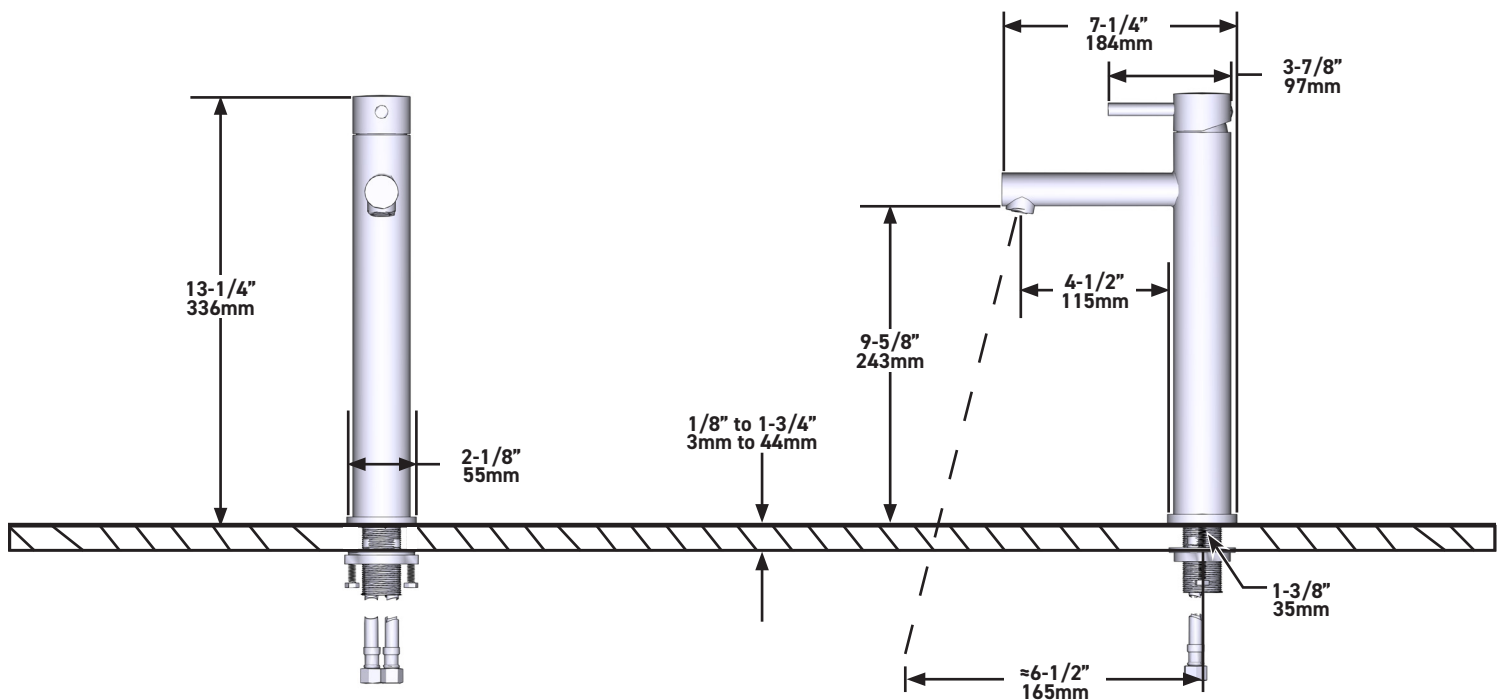

+44 (0)1952 221 100
www.riobel.design

A DISTINCTIVE MEMBER OF THE HOUSE OF ROHL