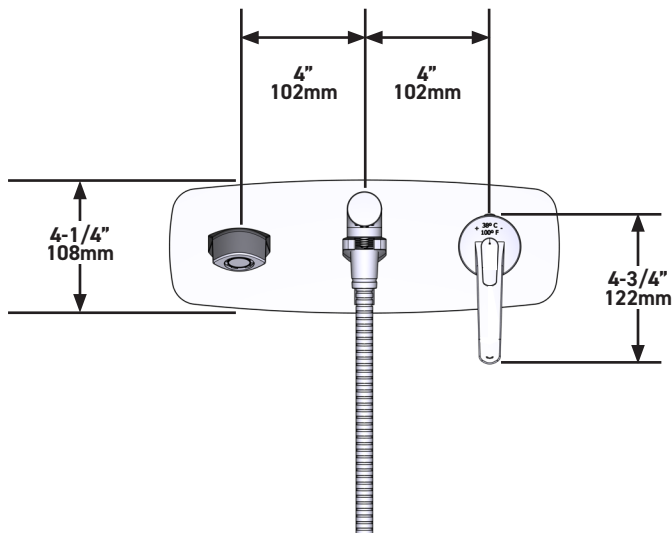

+44 (0)1952 221 100
www.riobel.design

A DISTINCTIVE MEMBER OF THE HOUSE OF ROHL