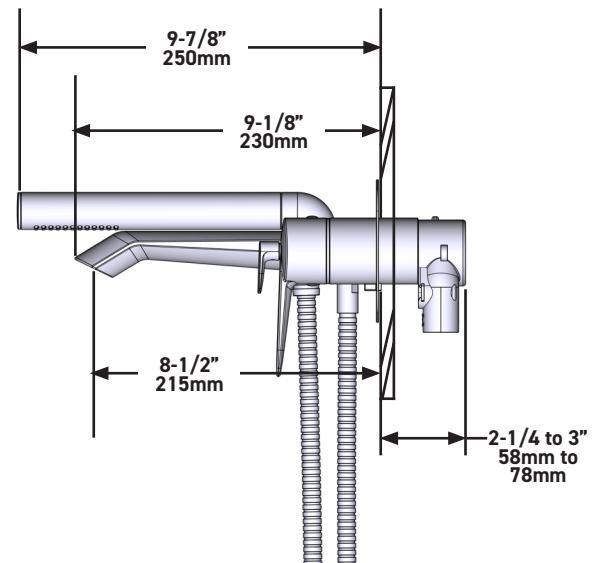

+44 (0)1952 221 100
www.riobel.design

A DISTINCTIVE MEMBER OF THE HOUSE OF ROHL