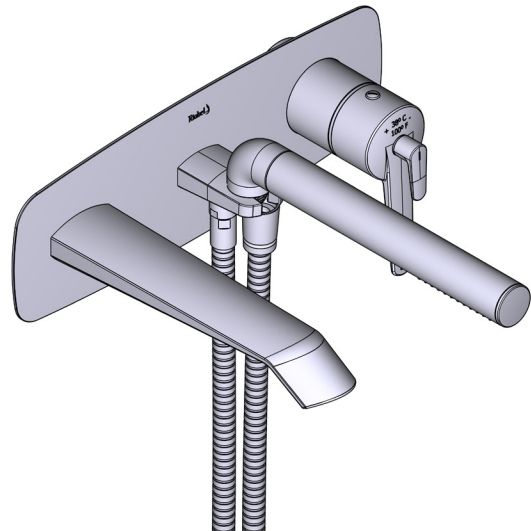

SPECIFICATIONS

DESCRIPTION

- G1/2" female inlets
- Thermostatic/pressure balance coaxial cartridge with check valves
- Single function easy clean hand shower
- 2-way no share
- Service valve

FLOW

- 20.5 L/min, 60psi, 4 bar

WARRANTY

- www.riobel.design

Wall Mounted Bath Shower Mixer

MODELS: VY21-EM