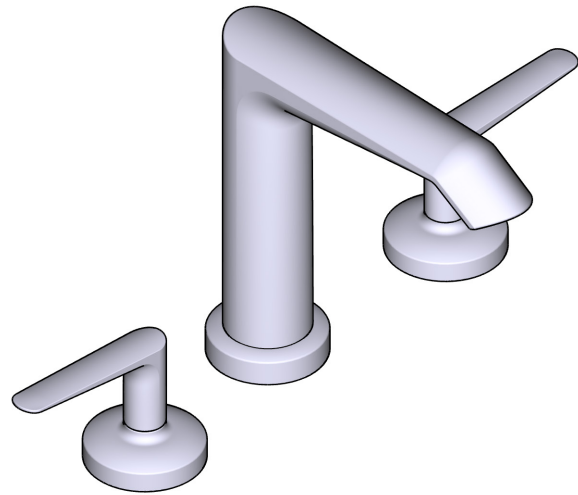

SPECIFICATIONS

DESCRIPTION

- G1/2" connection flexes
- Supplied with G3/8" adaptor
- Quarter-turn ceramic cartridges
- Waste kit sold separately (DB160-EM)

FLOW

- 8.3 L/min, 60psi, 4 bar

WARRANTY

- www.riobel.design

Three Hole Basin Mixer

MODELS: VY08-EM