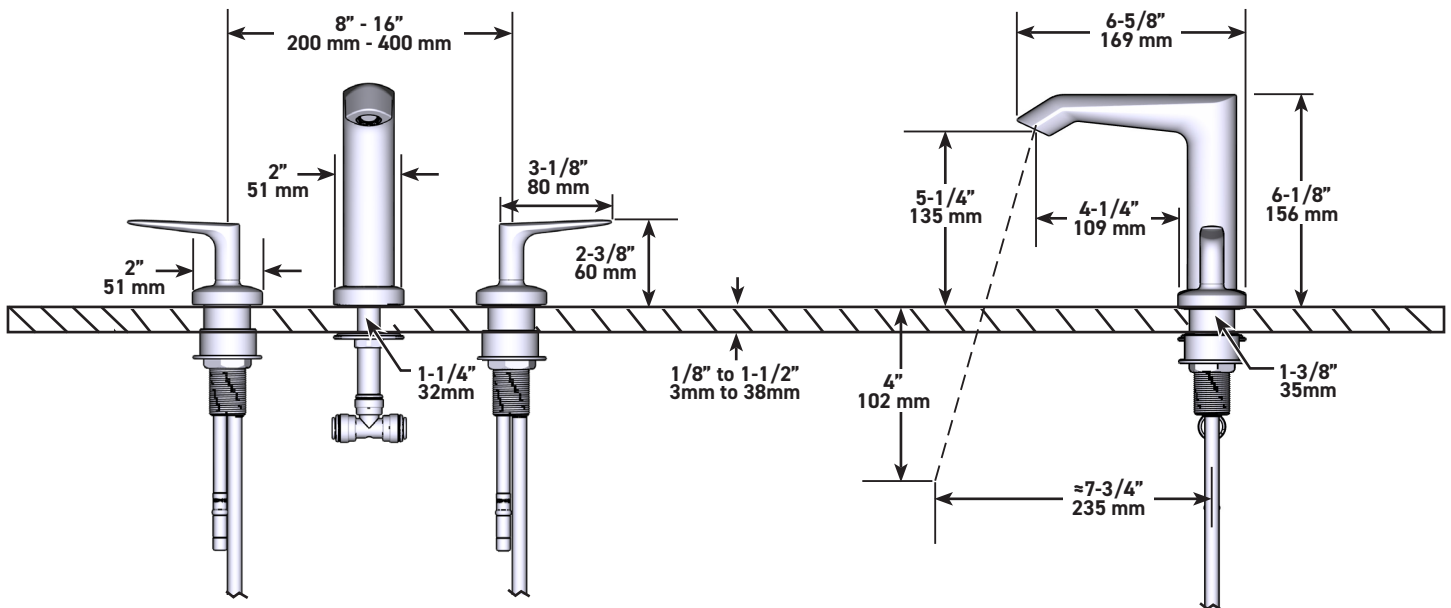

+44 (0)1952 221 100
www.riobel.design

A DISTINCTIVE MEMBER OF THE HOUSE OF ROHL