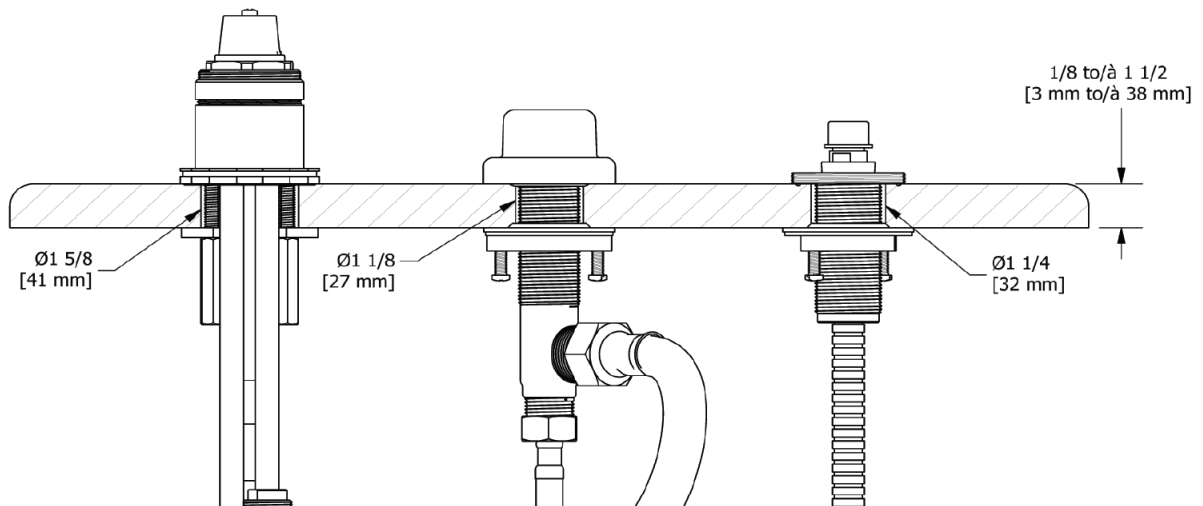

SPECIFICATIONS

DESCRIPTION

- TPX10-EM - Deck mounted bath shower mixer trim
- RHTB-EM - Deck mounted bath shower mixer rough

FLOW

- 33 L/min, 60psi, 4 bar

WARRANTY

- www.riobel.design

Deck Mounted Bath Shower Mixer

- Rough only
- G1/2" male connections

WARRANTY

- www.riobel.design

Deck Mounted Bath Shower Mixer Rough

MODELS: RHTB-EM

+44 (0)1952 221 100
www.riobel.design

A DISTINCTIVE MEMBER OF THE HOUSE OF ROHL

TECHNISCHE DATEN