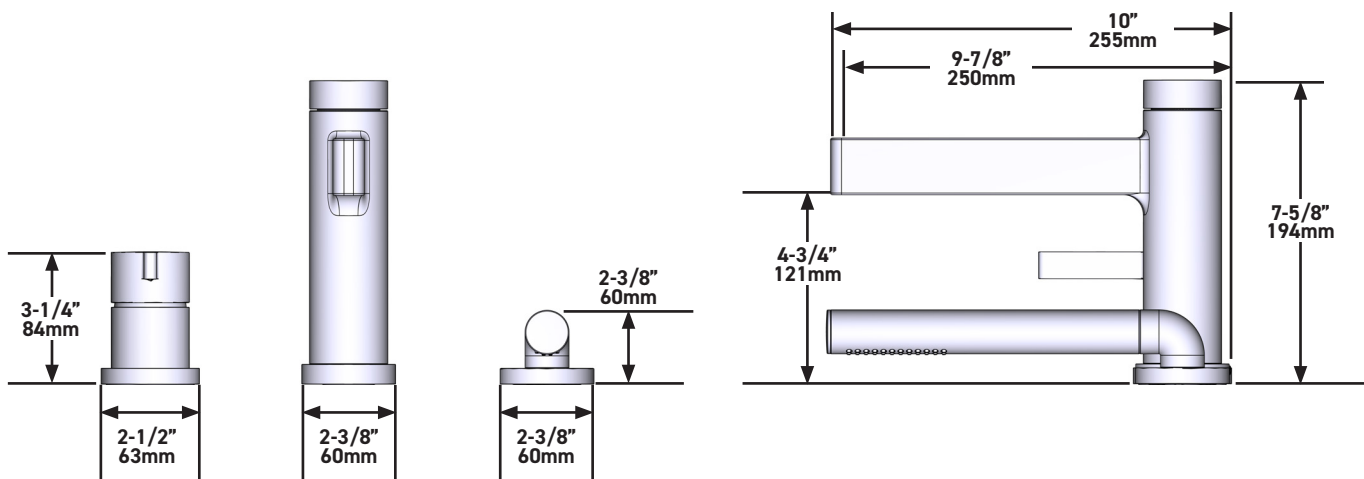

SPECIFICATIONS

DESCRIPTION

- TPX10-EM - Deck mounted bath shower mixer trim
- RHTB-EM - Deck mounted bath shower mixer rough

FLOW

- 33 L/min, 60psi, 4 bar

WARRANTY

- www.riobel.design

Deck Mounted Bath Shower Mixer

MODELS: PX10-EM

+44 (0)1952 221 100
www.riobel.design

A DISTINCTIVE MEMBER OF THE HOUSE OF ROHL

SPECIFICATIONS

DESCRIPTION

- Trim only
- Single function easy clean handshower

FLOW

- 33 L/min, 60psi, 4 bar

WARRANTY

- www.riobel.design

Deck Mounted Bath Shower Mixer Trim

MODELS: TPX10-EM

+44 (0)1952 221 100
www.riobel.design

A DISTINCTIVE MEMBER OF THE HOUSE OF ROHL

SPECIFICATIONS

DESCRIPTION

- Rough only
- G1/2" male connections

WARRANTY

- www.riobel.design

Deck Mounted Bath Shower Mixer Rough

MODELS: RHTB-EM

+44 (0)1952 221 100
www.riobel.design

A DISTINCTIVE MEMBER OF THE HOUSE OF ROHL

TECHNISCHE DATEN