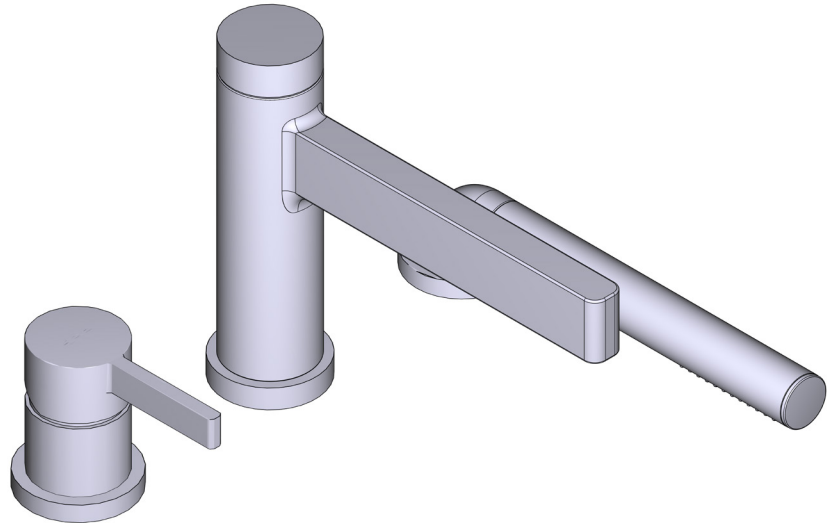

SPECIFICATIONS

DESCRIPTION

- TPX10-EM - Deck mounted bath shower mixer trim
- RHTB-EM - Deck mounted bath shower mixer rough

FLOW

- 33 L/min, 60psi, 4 bar

WARRANTY

- www.riobel.design

Deck Mounted Bath Shower Mixer

MODELS: PX10-EM

+44 (0)1952 221 100
www.riobel.design

A DISTINCTIVE MEMBER OF THE HOUSE OF ROHL

SPECIFICATIONS

DESCRIPTION

- Trim only
- Single function easy clean handshower

FLOW

- 33 L/min, 60psi, 4 bar

- Rough only
- G1/2" male connections

WARRANTY

- www.riobel.design

Deck Mounted Bath Shower Mixer Rough

MODELS: RHTB-EM

+44 (0)1952 221 100
www.riobel.design

A DISTINCTIVE MEMBER OF THE HOUSE OF ROHL

TECHNISCHE DATEN

BESCHREIBUNG

- TPX10-EM - Wannenrandarmatur mit Brause Sichtteil
- RHTB-EM - Wannenrandarmatur mit Brause Einbauteil

DURCHFLUSSMENGE

- 33 L/min, 60psi, 4 bar

GARANTIE

- www.riobel.design

Wannenrandarmatur mit Brause