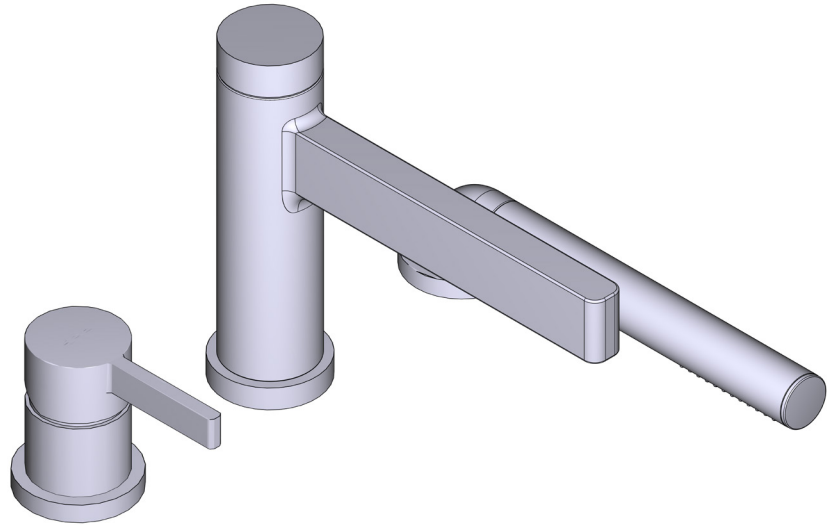

SPECIFICATIONS

DESCRIPTION

- TPX10-EM - Deck mounted bath shower mixer trim
- RHTB-EM - Deck mounted bath shower mixer rough

FLOW

- 33 L/min, 60psi, 4 bar

WARRANTY

- www.riobel.design

Deck Mounted Bath Shower Mixer

MODELS: PX10-EM

+44 (0)1952 221 100
www.riobel.design

A DISTINCTIVE MEMBER OF THE HOUSE OF ROHL

SPECIFICATIONS

DESCRIPTION

- Trim only
- Single function easy clean handshower

FLOW

- 33 L/min, 60psi, 4 bar

WARRANTY

- www.riobel.design

Deck Mounted Bath Shower Mixer Trim

MODELS: TPX10-EM

+44 (0)1952 221 100
www.riobel.design

A DISTINCTIVE MEMBER OF THE HOUSE OF ROHL

SPECIFICATIONS

DESCRIPTION

- Rough only
- G1/2" male connections

WARRANTY

- www.riobel.design

Deck Mounted Bath Shower Mixer Rough

MODELS: RHTB-EM

+44 (0)1952 221 100
www.riobel.design

A DISTINCTIVE MEMBER OF THE HOUSE OF ROHL

TECHNISCHE DATEN