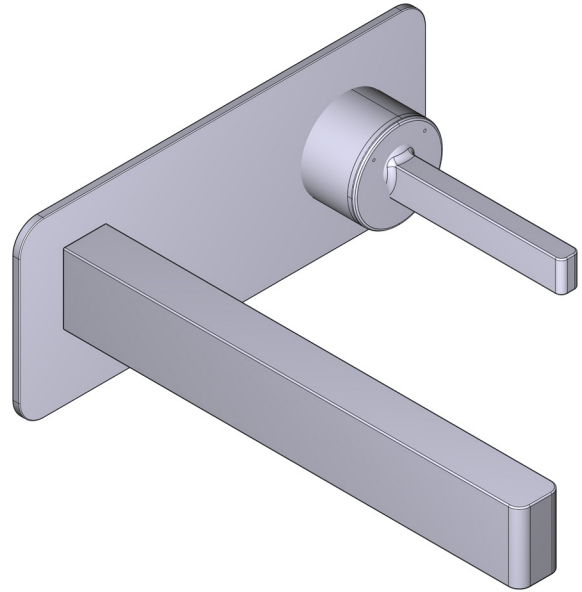

SPECIFICATIONS

DESCRIPTION

- TPX360-EM - 360° Wall mounted basin mixer trim
- RH360-EM - 360° Wall mount basin mixer rough

FLOW

- 4.5L/min, 60psi, 4 bar

WARRANTY

- www.riobel.design

360° Wall Mounted Basin Mixer

MODELS: PX360-EM

+44 (0)1952 221 100
www.riobel.design

A DISTINCTIVE MEMBER OF THE HOUSE OF ROHL

SPECIFICATIONS

DESCRIPTION

- Ceramic cartridge
- Trim only
- RH360-EM rough required to complete
- Drain kit sold separately (DB160-EM)

SPECIFICATIONS

DESCRIPTION

- Rough only
- Test cap
- G 1/2" male connections
- Unique 360° design means the handle can be installed either side of the spout

WARRANTY

- www.riobel.design

Wall-Mounted Basin Mixer Rough

Wandebau Waschtisch-Mischer 360° Sichtteil

MODELLE: TPX360-EM

+44 (0)1952 221 100
www.riobel.design

A DISTINCTIVE MEMBER OF THE HOUSE OF ROHL

TECHNISCHE DATEN

BESCHREIBUNG

- Nur grob
- Prüfkappe
- G ½" Verbindung Aussengewinde
- Einzigartiges 360°- Design bedeutet, dass der Griff auf beiden Seiten des Auslaufs angebracht werden kann