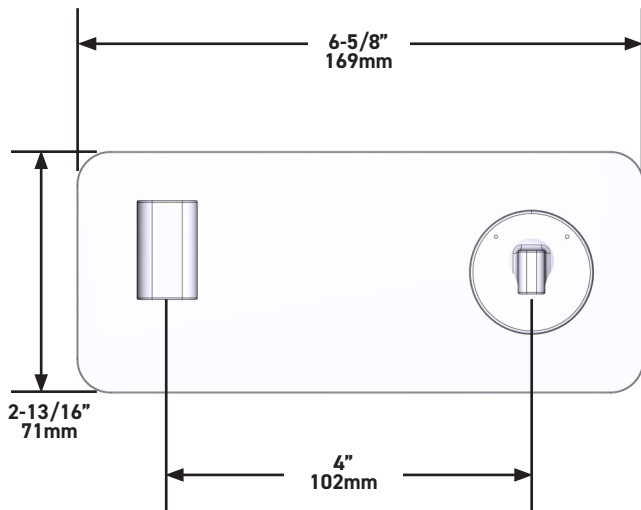

FLOW

- 4.5 L/min, 60psi, 4 bar

WARRANTY

- www.riobel.design

360° Wall Mounted Basin Mixer Trim

MODELS: TPX360-EM

+44 (0)1952 221 100
www.riobel.design

A DISTINCTIVE MEMBER OF THE HOUSE OF ROHL

SPECIFICATIONS

DESCRIPTION

- Rough only
- Test cap
- G 1/2" male connections
- Unique 360° design means the handle can be installed either side of the spout

WARRANTY

- www.riobel.design

Wall-Mounted Basin Mixer Rough