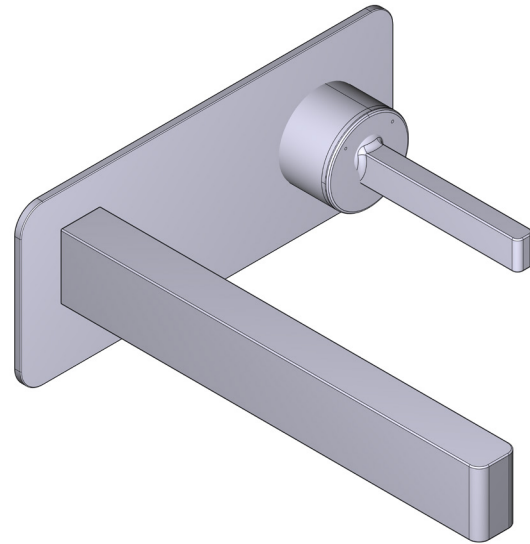

SPECIFICATIONS

DESCRIPTION

- Ceramic cartridge
- Trim only
- RH360-EM rough required to complete
- Drain kit sold separately (DB160-EM)

FLOW

- 4.5 L/min, 60psi, 4 bar

WARRANTY

- www.riobel.design

360° Wall Mounted Basin Mixer Trim

MODELS: TPX360-EM