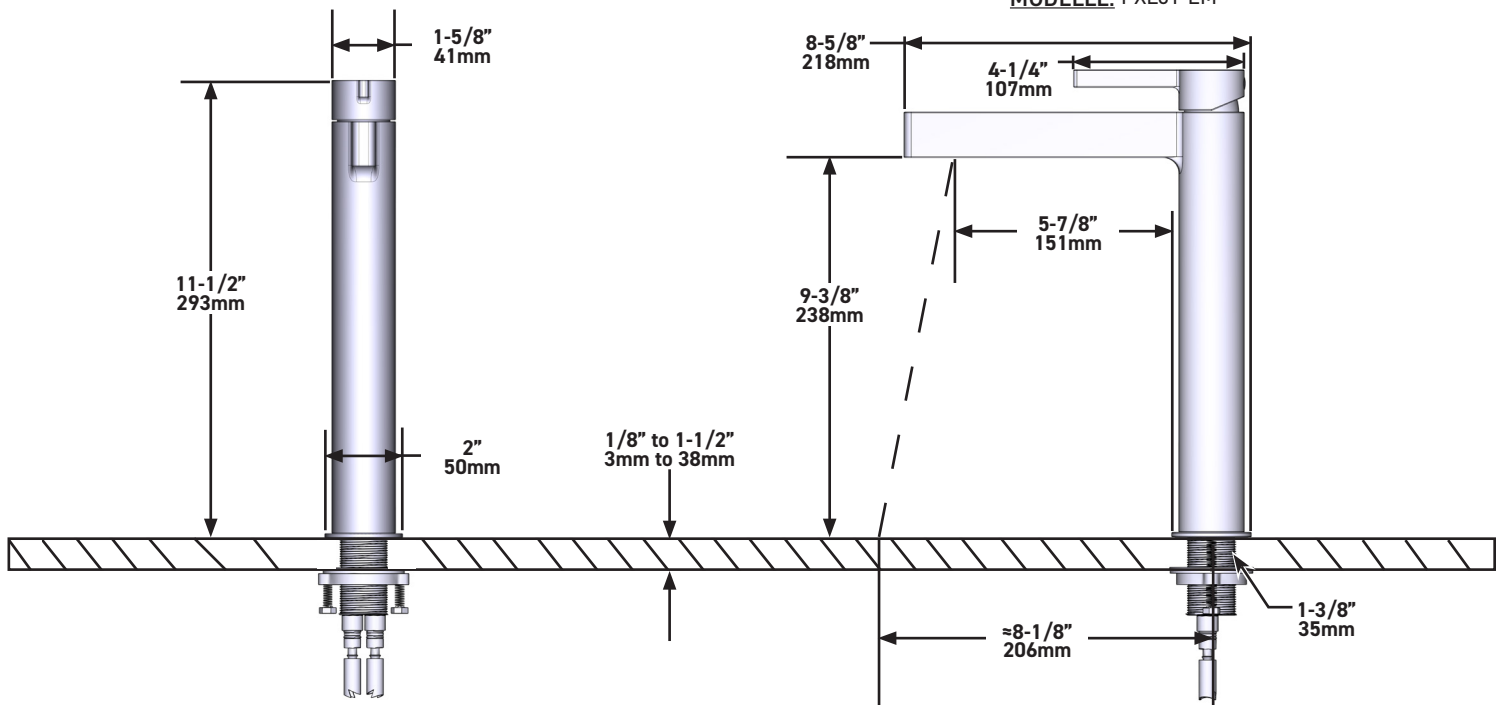

+44 (0)1952 221 100
www.riobel.design

A DISTINCTIVE MEMBER OF THE HOUSE OF ROHL