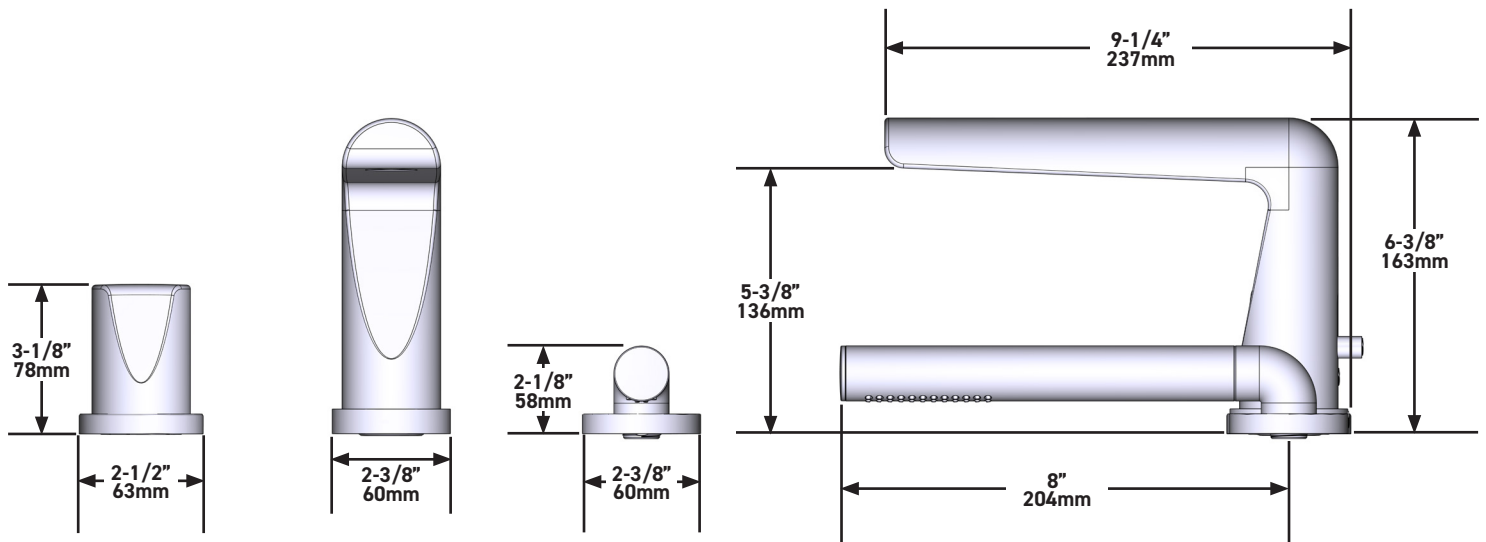

SPECIFICATIONS

DESCRIPTION

- TPB66-EM - Deck mounted bath shower mixer trim
- RH66-EM - Deck mounted bath shower mixer rough

FLOW

- 17 L/min, 60psi, 4 bar

WARRANTY

- www.riobel.design

Deck Mounted Bath Shower Mixer

MODELS: PB66-EM

+44 (0)1952 221 100
www.riobel.design

A DISTINCTIVE MEMBER OF THE HOUSE OF ROHL

SPECIFICATIONS

DESCRIPTION

- Trim only
- Single function easy clean handshower

FLOW

- 17 L/min, 60psi, 4 bar

WARRANTY

- www.riobel.design

Deck Mounted Bath Shower Mixer Trim

MODELS: TPB66-EM

+44 (0)1952 221 100
www.riobel.design

A DISTINCTIVE MEMBER OF THE HOUSE OF ROHL

SPECIFICATIONS

DESCRIPTION

- Rough only
- G1/2" male connections

FLOW

- 17 L/min, 60psi, 4 bar

WARRANTY

- www.riobel.design

Deck Mounted Bath Shower Mixer Rough

MODELS: RH66-EM

+44 (0)1952 221 100
www.riobel.design