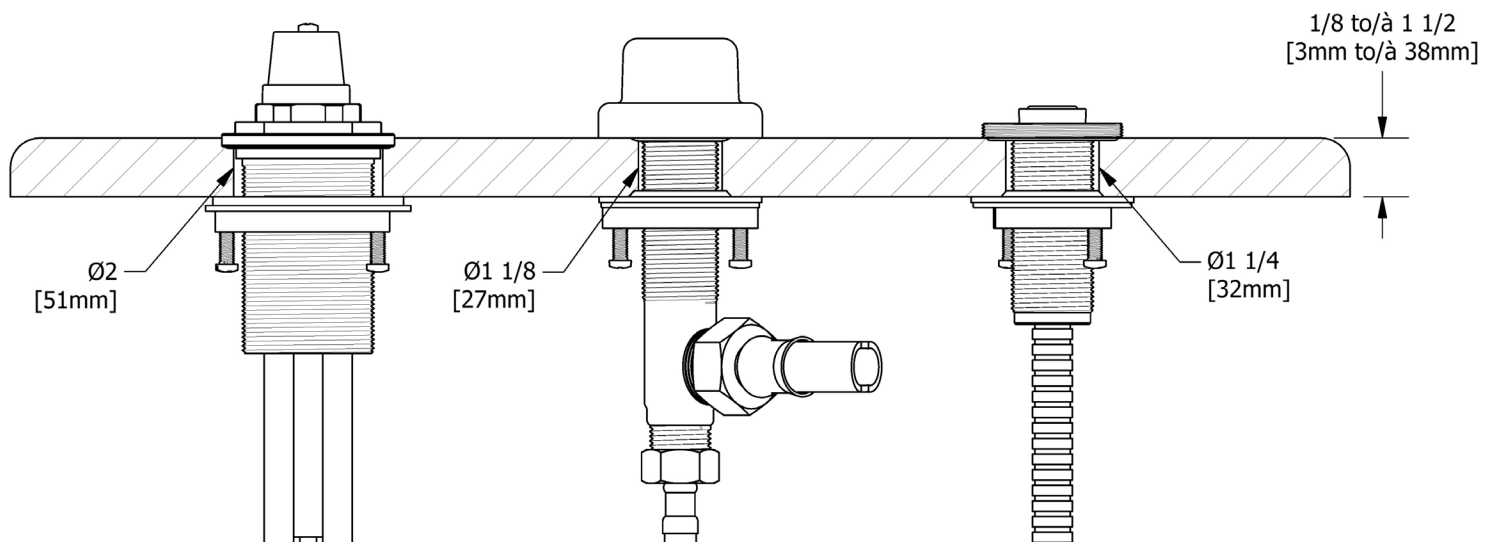

SPECIFICATIONS

DESCRIPTION

- TPB66-EM - Deck mounted bath shower mixer trim
- RH66-EM - Deck mounted bath shower mixer rough

FLOW

- 17 L/min, 60psi, 4 bar

WARRANTY

- www.riobel.design

Deck Mounted Bath Shower Mixer

- Rough only
- G1/2" male connections

FLOW

- 17 L/min, 60psi, 4 bar

WARRANTY

- www.riobel.design

Deck Mounted Bath Shower Mixer Rough

MODELS: RH66-EM

+44 (0)1952 221 100
www.riobel.design