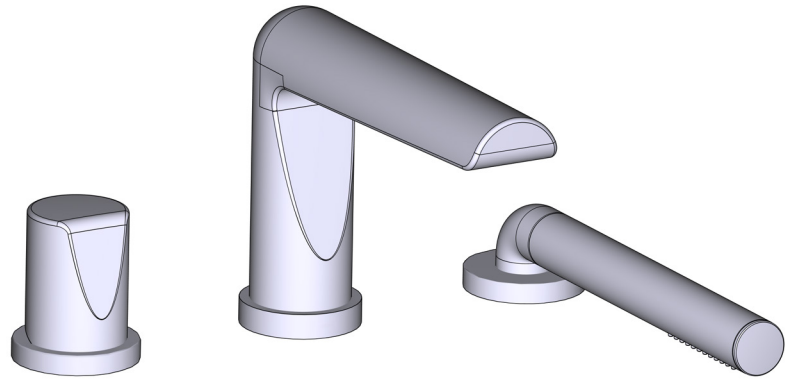

SPECIFICATIONS

DESCRIPTION

- TPB66-EM - Deck mounted bath shower mixer trim
- RH66-EM - Deck mounted bath shower mixer rough

FLOW

- 17 L/min, 60psi, 4 bar

WARRANTY

- www.riobel.design

Deck Mounted Bath Shower Mixer

MODELS: PB66-EM

+44 (0)1952 221 100
www.riobel.design

A DISTINCTIVE MEMBER OF THE HOUSE OF ROHL

SPECIFICATIONS

DESCRIPTION

- Trim only
- Single function easy clean handshower

FLOW

- 17 L/min, 60psi, 4 bar

WARRANTY

- www.riobel.design

Deck Mounted Bath Shower Mixer Trim

MODELS: TPB66-EM

+44 (0)1952 221 100
www.riobel.design

A DISTINCTIVE MEMBER OF THE HOUSE OF ROHL

SPECIFICATIONS

DESCRIPTION

- Rough only
- G1/2" male connections

FLOW

- 17 L/min, 60psi, 4 bar

WARRANTY

- www.riobel.design

Deck Mounted Bath Shower Mixer Rough

MODELS: RH66-EM

+44 (0)1952 221 100
www.riobel.design