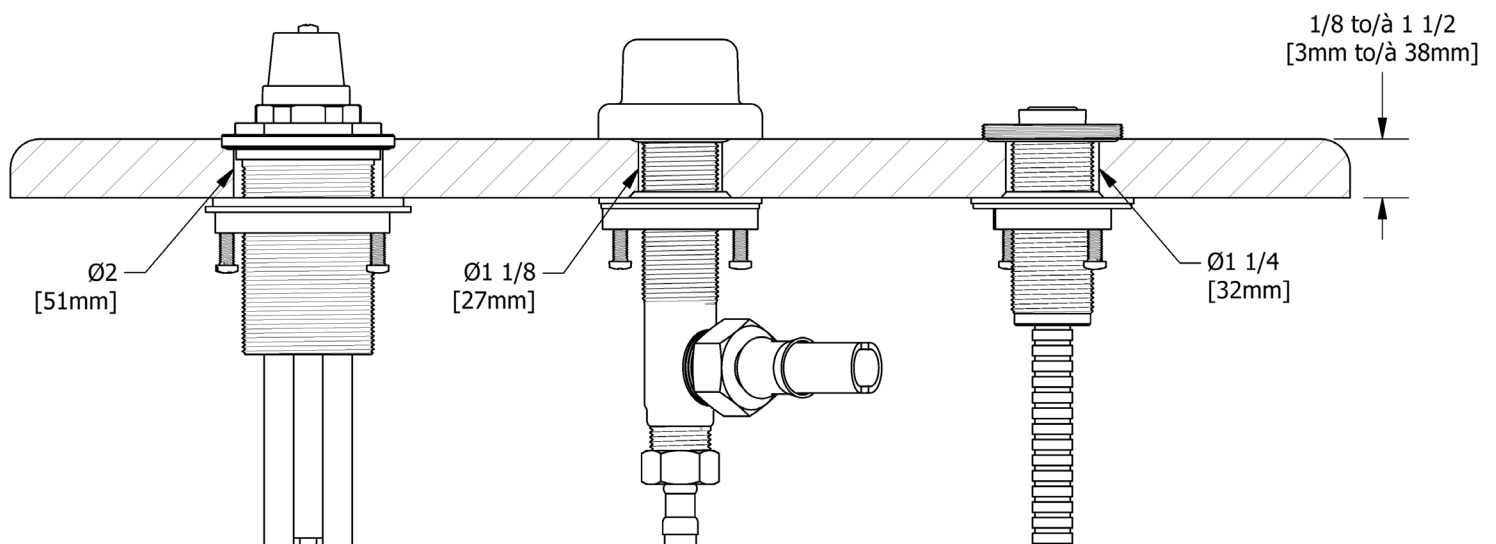

+44 (0)1952 221 100
www.riobel.design

A DISTINCTIVE MEMBER OF THE HOUSE OF ROHL