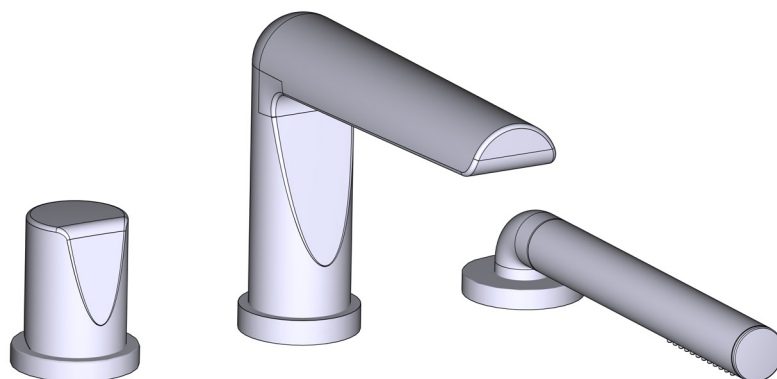

TECHNISCHE DATEN

BESCHREIBUNG

- TPB66-EM - Wannenrandarmatur mit Brause Sichtteil
- RH66-EM - Wannenrandarmatur mit Brause Einbauteil

DURCHFLUSSMENGE

- 17 L/min, 60psi, 4 bar

GARANTIE

- www.riobel.design

Wannenrandarmatur mit Brause

MODELLE: PB66-EM

+44 (0)1952 221 100
www.riobel.design

A DISTINCTIVE MEMBER OF THE HOUSE OF ROHL