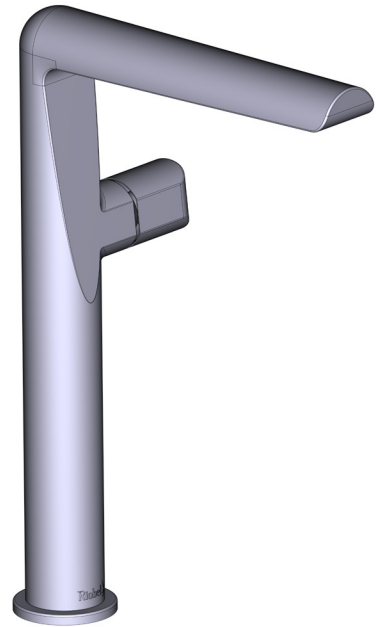

SPECIFICATIONS

DESCRIPTION

- G1/2" connection flexes
- Supplied with G3/8" adapter
- Ceramic cartridge
- Waste kit sold separately (DB160-EM)

FLOW

- 8.3 L/min, 60psi, 4 bar

WARRANTY

- www.riobel.design