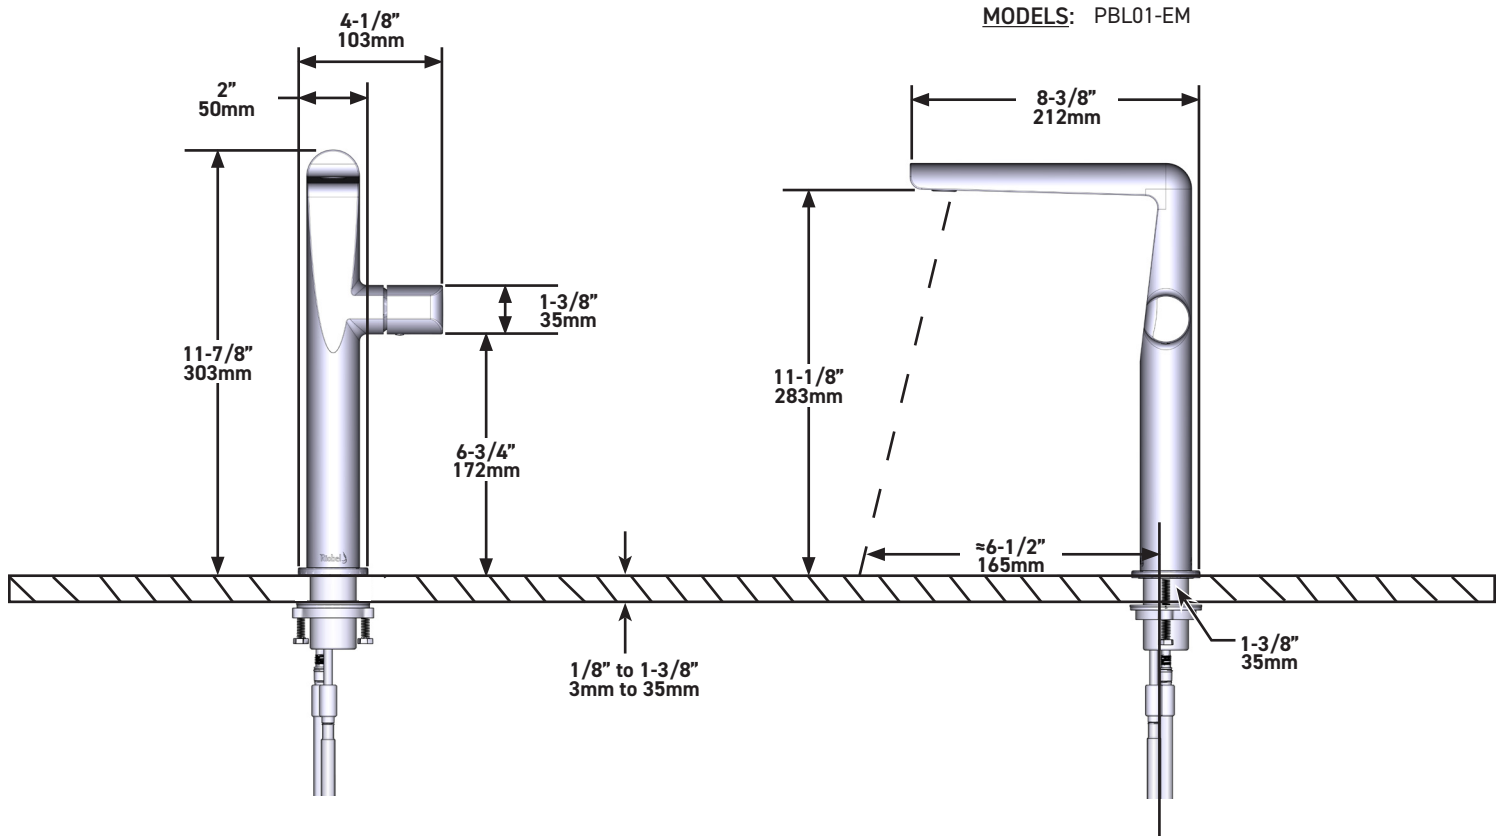

Tall Single Lever Basin Mixer

MODELS: PBL01-EM

+44 (0)1952 221 100
www.riobel.design

A DISTINCTIVE MEMBER OF THE HOUSE OF ROHL