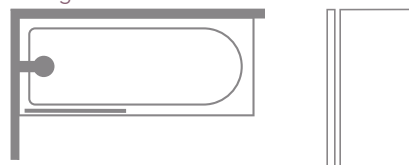

Configuration

Fixed Panel

☐ Recommended shower head position