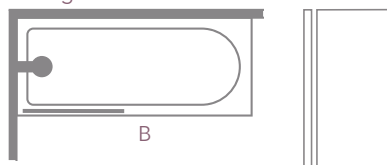

Configuration

Door Swing: 90° in and out
B: Radius of Screen Swing = 733mm
☐ Recommended shower head position