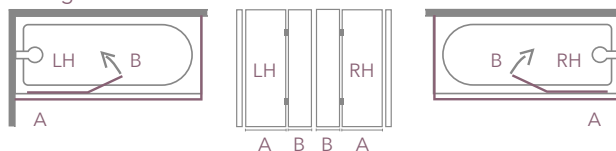

MB7a 2 PANEL HINGED
Bathscreen

BATH SCREENS

FEATURES & BENEFITS

- 8mm toughened safety glass
- Reversible

Product Information

2 Panel Hinged				
Size	Panel	Order Code	Price £ Exc. VAT	Price £ Inc. VAT
850x1500	2	MB7AL (L/H)	475.00	570.00
850x1500	2	MB7AR (R/H)	475.00	570.00

Configuration

Door Swing: 180 Degrees inwards only
 A: Fixed Panel = 505mm
 B: Radius of Screen Swing = 383mm
 ☐ Recommended shower head position