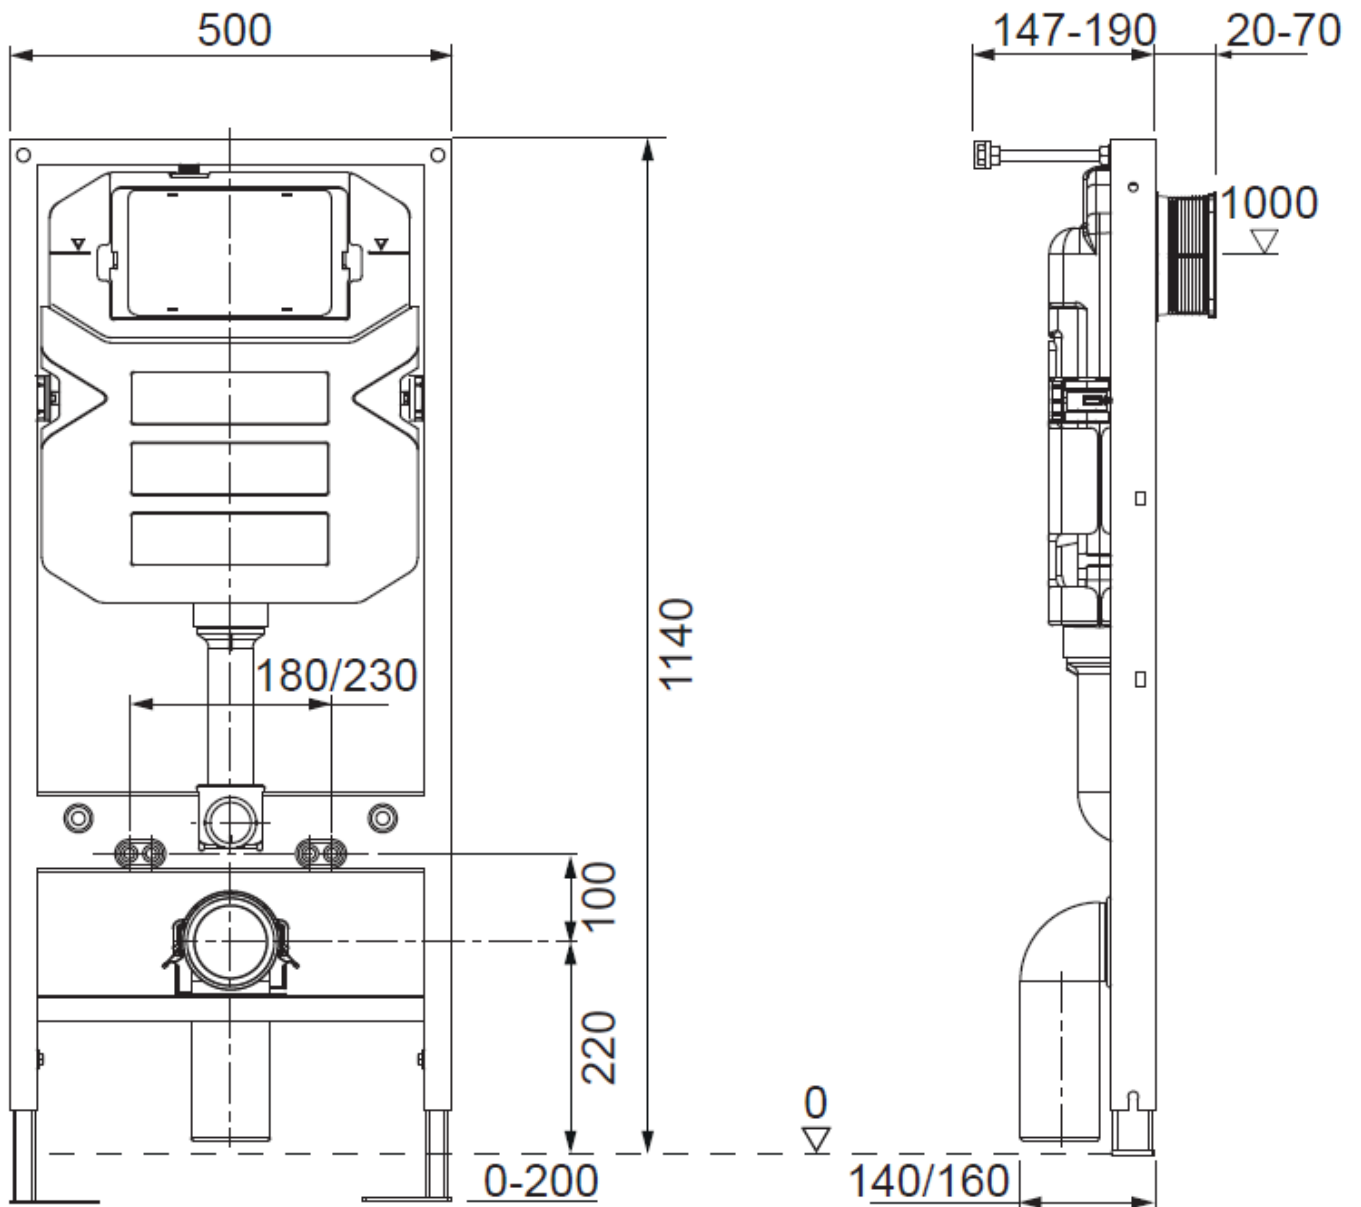

Measurements in millimetres mm
Information updated January 2016
tel 0345 873 8840

bauhaus[™]

0.82m WC Frame Support and cistern

Floor Mounted

WCF82X50+

Measurements in millimetres mm
Information updated January 2016
Tel 0345 873 8840

bauhaus[™]

0.98m WC Frame Support and cistern

Floor Mounted

WCF98X50+

Measurements in millimetres mm
Information updated January 2016
tel 0345 873 8840

bauhaus[™]

1.18m WC Frame Support and cistern

Floor Mounted

WCF118X50+

RANGE	INSTALLATION TYPE	PRODUCT DESCRIPTION
MPro	Wall	Flush plate

CODE			
PROFLUSHF			

FINISH	APPLICATION	MIN PRESSURE
Brushed Brass	PVD	Na

HEADWORK	Na
CONNECTIONS	Na
UK APPROVALS	Na
OTHER APPROVALS	Na
WARRANTY*	5 Years