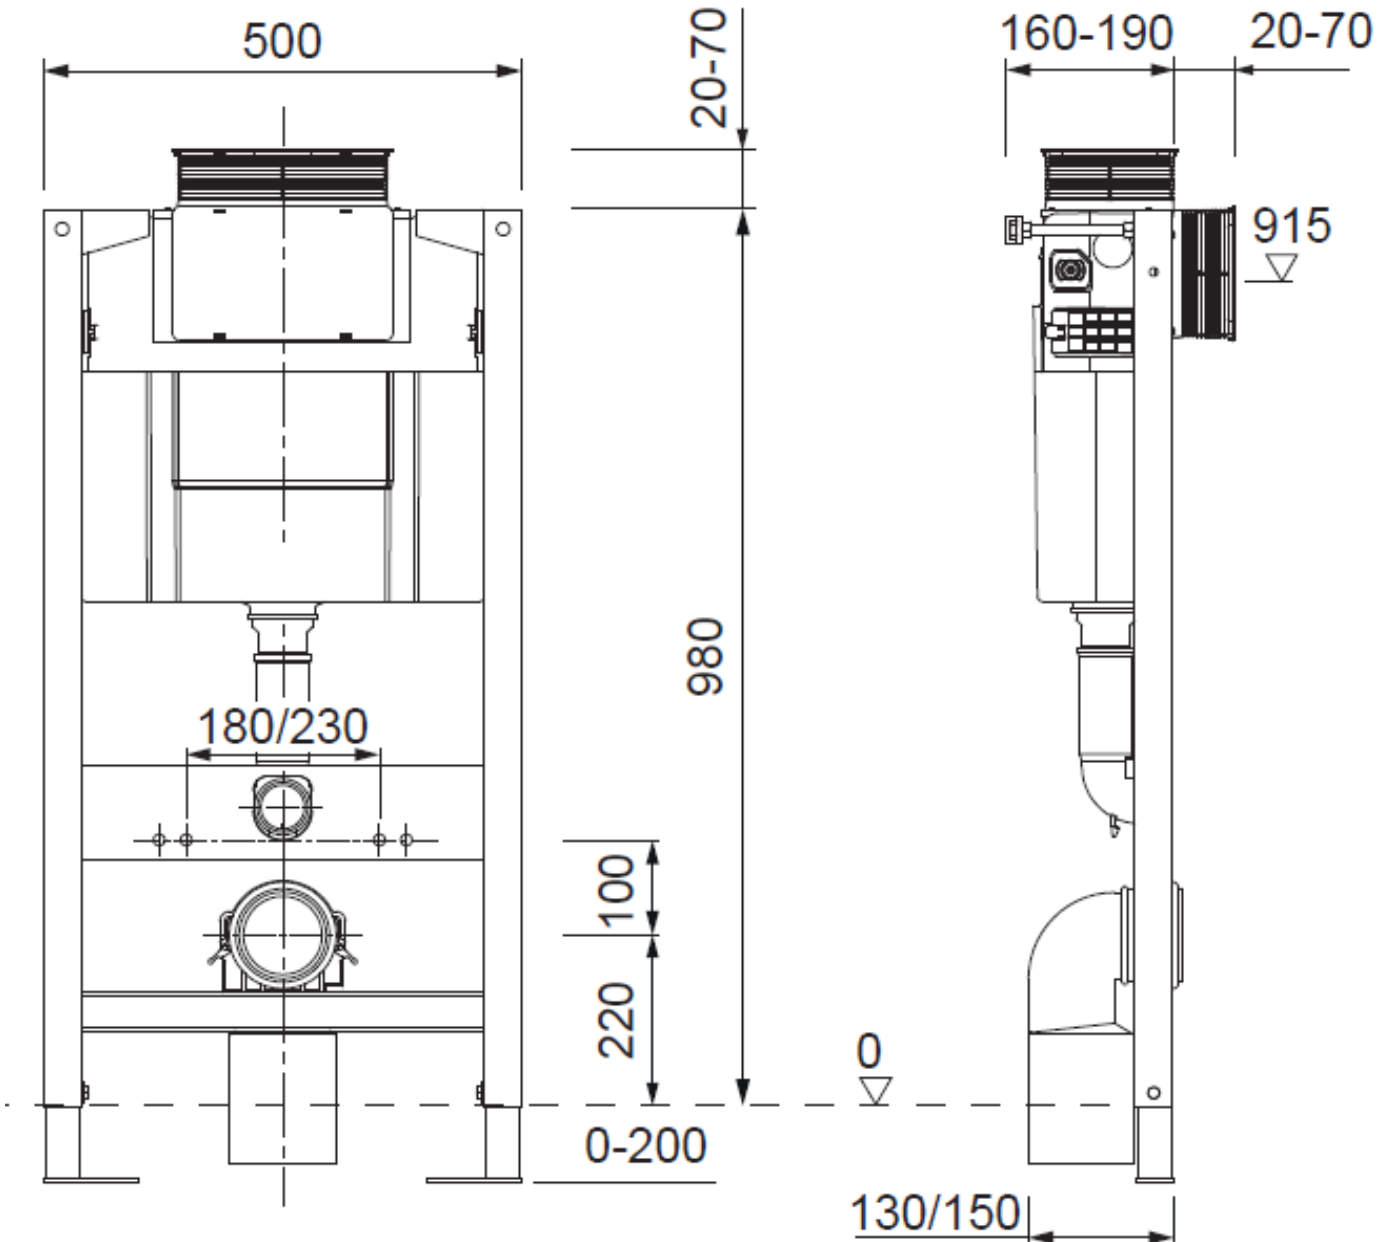

Measurements in millimetres mm
Information updated January 2016
tel 0345 873 8840

bauhaus[™]

0.82m WC Frame Support and cistern

Floor Mounted

WCF82X50+

Measurements in millimetres mm
Information updated January 2016
Tel 0345 873 8840

bauhaus[™]

0.98m WC Frame Support and cistern

Floor Mounted

WCF98X50+

Measurements in millimetres mm
Information updated January 2016
tel 0345 873 8840

bauhaus[™]

1.18m WC Frame Support and cistern

Floor Mounted

WCF118X50+

RANGE	INSTALLATION TYPE	PRODUCT DESCRIPTION
MPro	Wall	Flush plate

CODE			
PROFLUSHF			

FINISH	APPLICATION	MIN PRESSURE
Brushed Brass	PVD	Na

HEADWORK	Na
CONNECTIONS	Na
UK APPROVALS	Na
OTHER APPROVALS	Na
WARRANTY*	5 Years