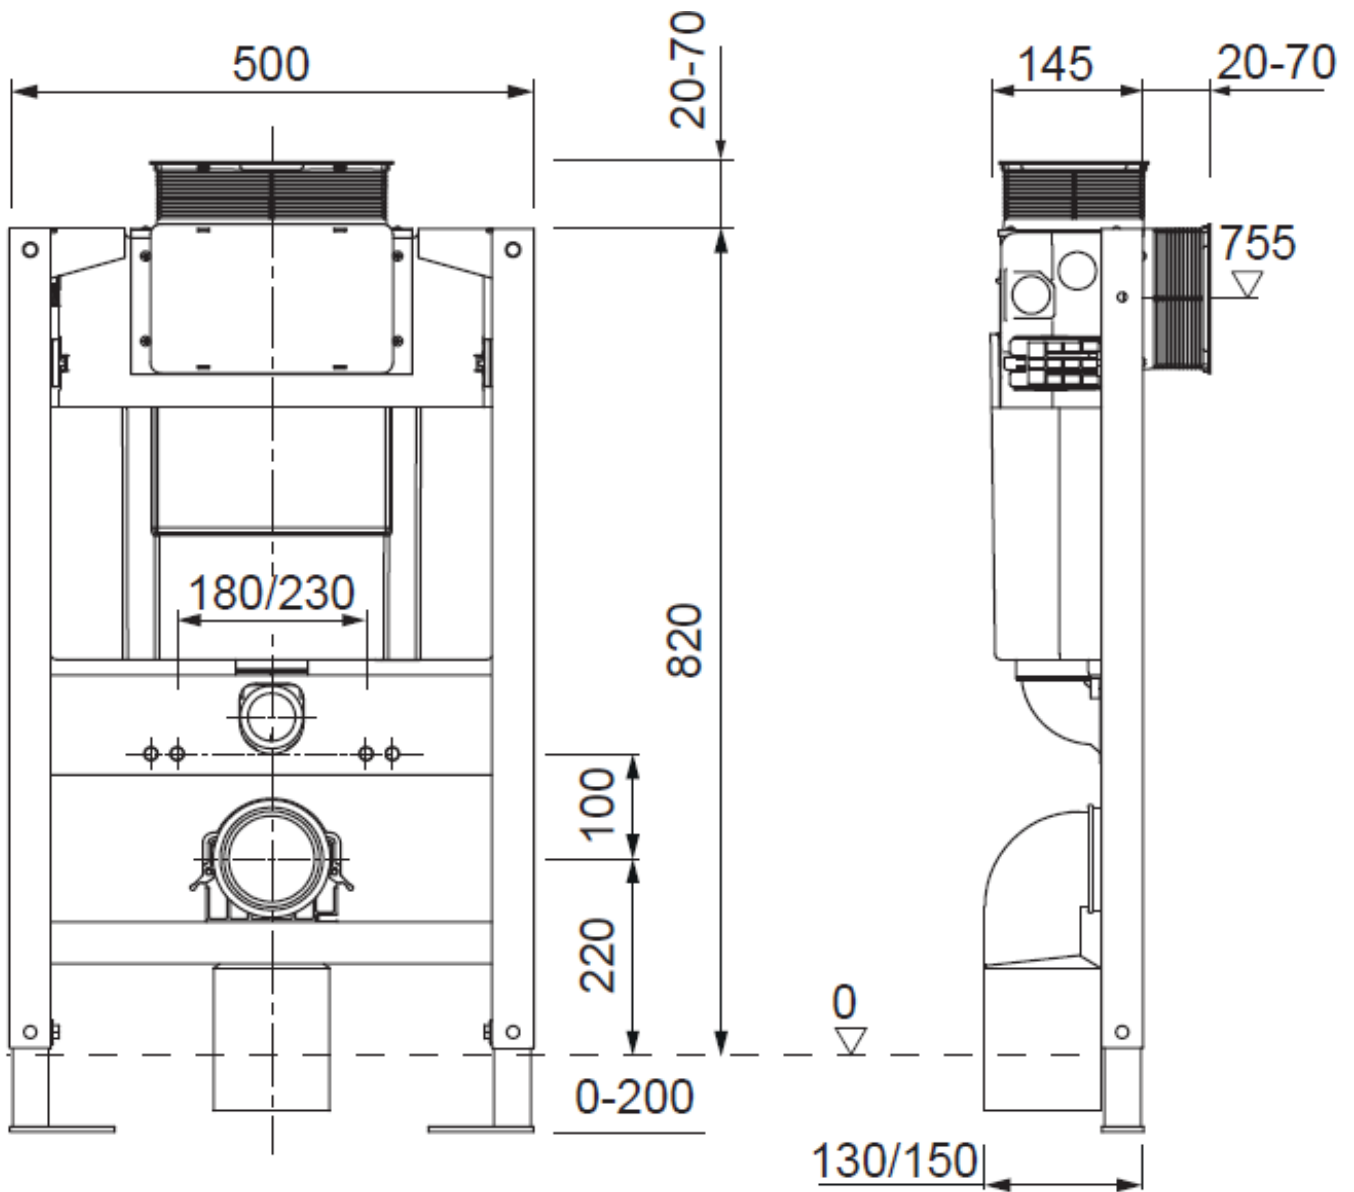

Measurements in millimetres mm
Information updated January 2016
tel 0345 873 8840

bauhaus[™]

0.82m WC Frame Support and cistern

Floor Mounted

WCF82X50+

Measurements in millimetres mm
Information updated January 2016
Tel 0345 873 8840

bauhaus[™]

0.98m WC Frame Support and cistern

Floor Mounted

WCF98X50+

Measurements in millimetres mm
Information updated January 2016
tel 0345 873 8840

bauhaus[™]

1.18m WC Frame Support and cistern

Floor Mounted

WCF118X50+

RANGE	INSTALLATION TYPE	PRODUCT DESCRIPTION
MPro	Wall	Flush plate

CODE			
PROFLUSHF			

FINISH	APPLICATION	MIN PRESSURE
Brushed Brass	PVD	Na

HEADWORK	Na
CONNECTIONS	Na
UK APPROVALS	Na
OTHER APPROVALS	Na
WARRANTY*	5 Years