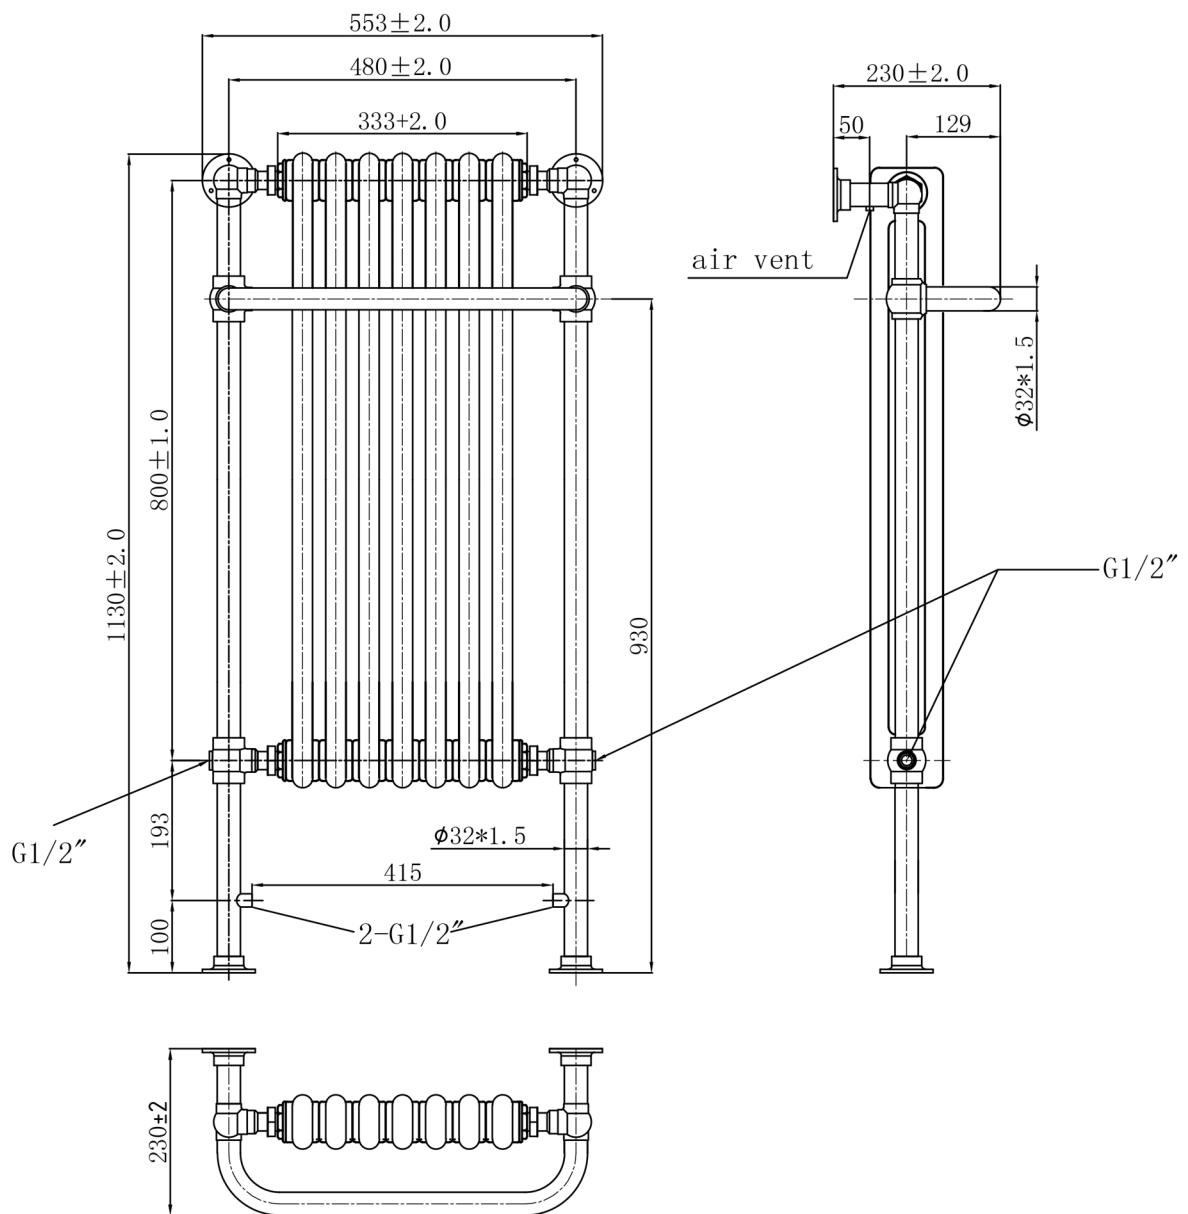

Technical Drawing

Product code: GRO1130CW,GRO1130G

Product range: Grosvenor Radiators

www.jtpuk.co.uk

technical@jtpuk.co.uk

01895 442211