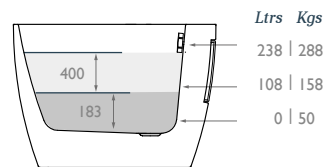

Fill information:

Note:

Minimum installation void required for trap and waste is 0mm below floor level.

Foreword:

A unique bath design, combining the space-saving benefit of a shower bath and the luxury of an open-ended freestander.

Features:

Variable profile edge - shower bath with un-fitted chrome twist overflow and pop-up waste. Manufactured using 4.2mm Lucite™ acrylic material complete with Lifetime guarantee.

Dimensions:

1660mm x 800mm x 565mm LxWxH

Weight:

Gross 58g - Net 50kg

Further Info:

Also see:

Waters Space shower screens and bath filler options

Goes well with:

Villeroy & Boch™ Subway, Subway 2
Duravit™ Starck, Architec