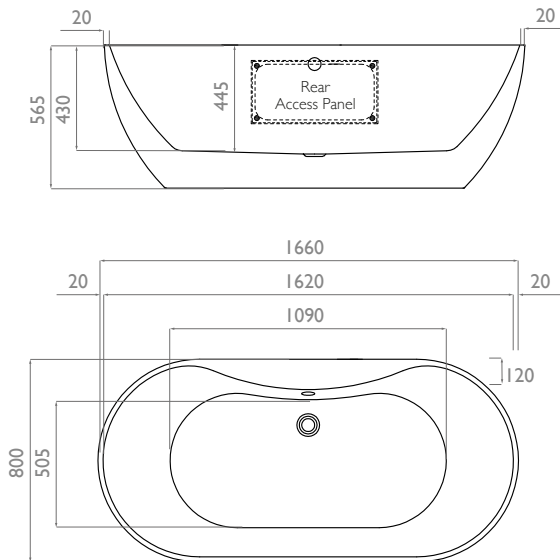

Dimensions: