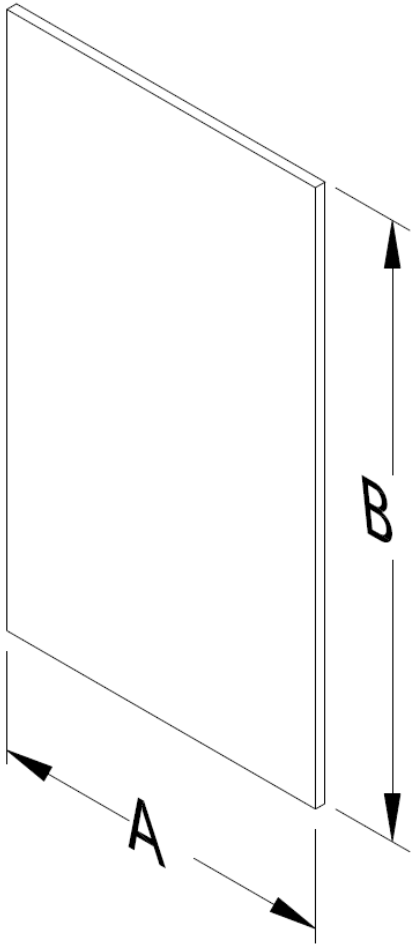

GALLERY 10

10mm Toughened Safety Glass
Fixed Walk In Panels & Wall Profiles

Toughened Glass
Strong and safe

Protective Finish
Easy to clean

Lifetime Guarantee
Peace of mind

BS EN 14428

CODE	A	B	Adjustment with Wall profile
	mm	mm	mm
GR030010C+	255	1997	15
GR040010CF+	355	1997	15
GR050010CF+	455	1997	15
GR060010CF+	555	1997	15
GR070010CF+	655	1997	15
GR076010CF+	715	1997	15
GR080010CF+	755	1997	15
GR090010CF+	855	1997	15
GR100010CF+	955	1997	15
GR110010CF+	1055	1997	15
GR120010CF+	1155	1997	15
GR140010CF+	1355	1997	15

Maximum width of glass without bracing support 500mm

CODE	Gallery 10 Wall Profile	ADJUSTMENT	Size w x d	Height
	Colour	mm	mm	mm
GRPROFILEF	Brushed Brass	15	30 x 22	2000
GRPROFILEMB	Matt Black	15	30 x 22	2000
GRPROFILEPSS	Polished Stainless Steel	15	30 x 22	2000
GRPROFILEV	Brushed Stainless Steel	15	30 x 22	2000