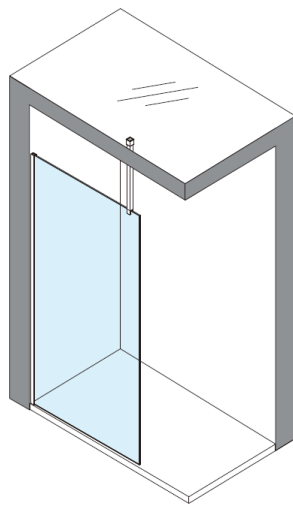

GALLERY 10

10mm Toughened Safety Glass
Fixed Walk In Panels & Wall Profiles

Toughened Glass
Strong and safe

Protective Finish
Easy to clean

Lifetime Guarantee
Peace of mind

BS EN 14428

CODE	A	B	Adjustment with Wall profile
	mm	mm	mm
GR030010C+	255	1997	15
GR040010CF+	355	1997	15
GR050010CF+	455	1997	15
GR060010CF+	555	1997	15
GR070010CF+	655	1997	15
GR076010CF+	715	1997	15
GR080010CF+	755	1997	15
GR090010CF+	855	1997	15
GR100010CF+	955	1997	15
GR110010CF+	1055	1997	15
GR120010CF+	1155	1997	15
GR140010CF+	1355	1997	15

Maximum width of glass without bracing support 500mm

CODE	Gallery 10 Wall Profile	ADJUSTMENT	Size w x d	Height
	Colour	mm	mm	mm
GRPROFILEF	Brushed Brass	15	30 x 22	2000
GRPROFILEMB	Matt Black	15	30 x 22	2000
GRPROFILEPSS	Polished Stainless Steel	15	30 x 22	2000
GRPROFILEV	Brushed Stainless Steel	15	30 x 22	2000