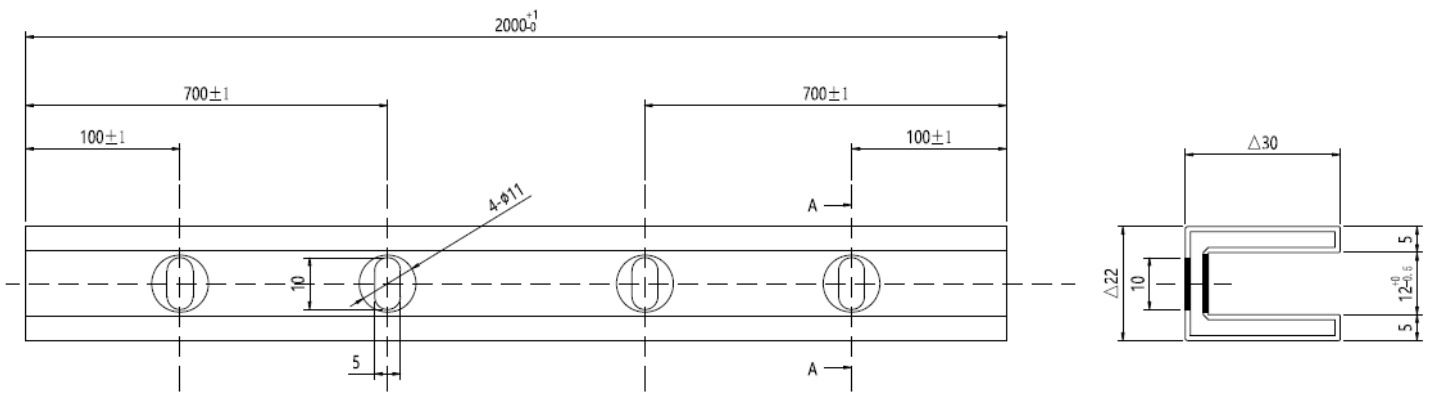

C 1		Wall profile cap	x1
C 2		Wall plug	x4
C 3		4x30mm screw	x4
C 4		Wall profile	x1
C 5		10mm Wall profile seal	x1
C 6		8mm Wall profile seal	x1
C 7		Wedge gasket tool	x1

Toughened Glass
Strong and safe