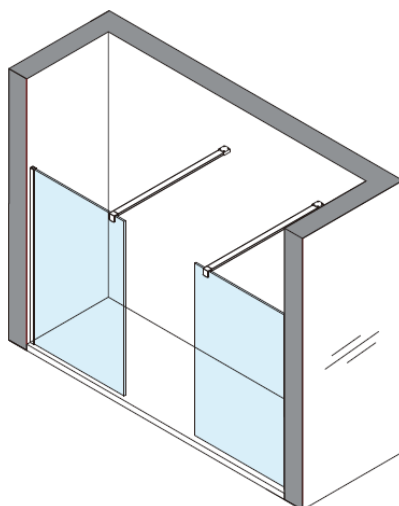

GALLERY 10

10mm Toughened Safety Glass
Fixed Walk In Panels & Wall Profiles

Toughened Glass
Strong and safe

Protective Finish
Easy to clean

Lifetime Guarantee
Peace of mind

BS EN 14428

CODE	A	B	Adjustment with Wall profile
	mm	mm	mm
GR030010C+	255	1997	15
GR040010CF+	355	1997	15
GR050010CF+	455	1997	15
GR060010CF+	555	1997	15
GR070010CF+	655	1997	15
GR076010CF+	715	1997	15
GR080010CF+	755	1997	15
GR090010CF+	855	1997	15
GR100010CF+	955	1997	15
GR110010CF+	1055	1997	15
GR120010CF+	1155	1997	15
GR140010CF+	1355	1997	15

Maximum width of glass without bracing support 500mm

CODE	Gallery 10 Wall Profile	ADJUSTMENT	Size w x d	Height
	Colour	mm	mm	mm
GRPROFILEF	Brushed Brass	15	30 x 22	2000
GRPROFILEMB	Matt Black	15	30 x 22	2000
GRPROFILEPSS	Polished Stainless Steel	15	30 x 22	2000
GRPROFILEV	Brushed Stainless Steel	15	30 x 22	2000

C 1		Wall profile cap	x1
C 2		Wall plug	x4
C 3		4x30mm screw	x4
C 4		Wall profile	x1
C 5		10mm Wall profile seal	x1
C 6		8mm Wall profile seal	x1
C 7		Wedge gasket tool	x1

Toughened Glass
Strong and safe