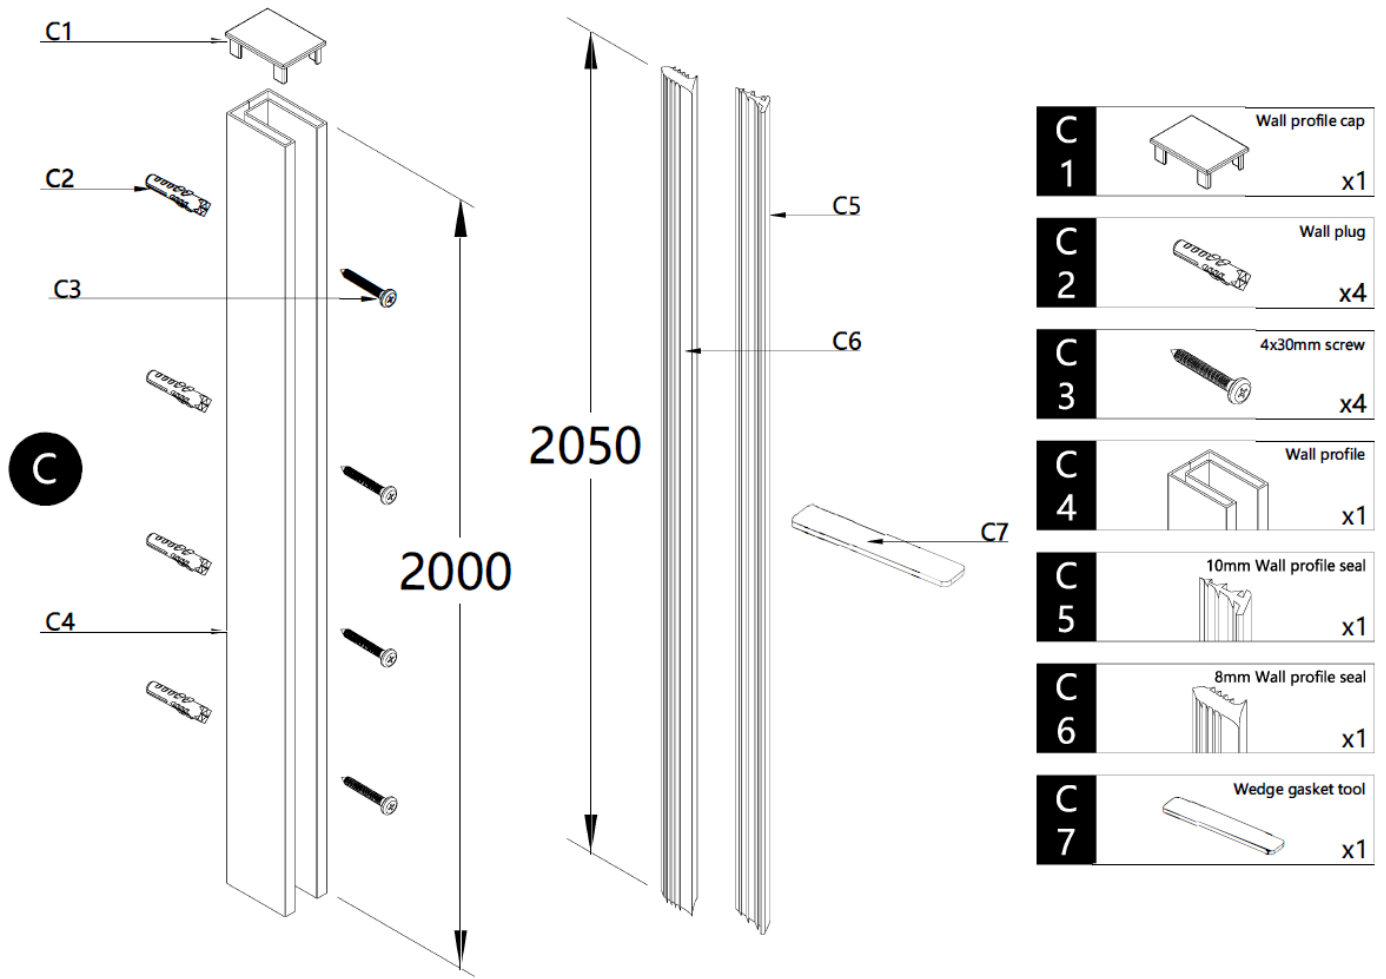

C 1		Wall profile cap	x1
C 2		Wall plug	x4
C 3		4x30mm screw	x4
C 4		Wall profile	x1
C 5		10mm Wall profile seal	x1
C 6		8mm Wall profile seal	x1
C 7		Wedge gasket tool	x1

Toughened Glass
Strong and safe

Bracing Bar Options

Glass to Wall Bracing Bar

1200mm long. Can support panels up to 1400mm.

Glass to Ceiling Bracing Bar

600mm long. Can support panels up to 1000mm.

T Bracing Bar

1200 x 1200mm. Can support panels up to 1000mm.