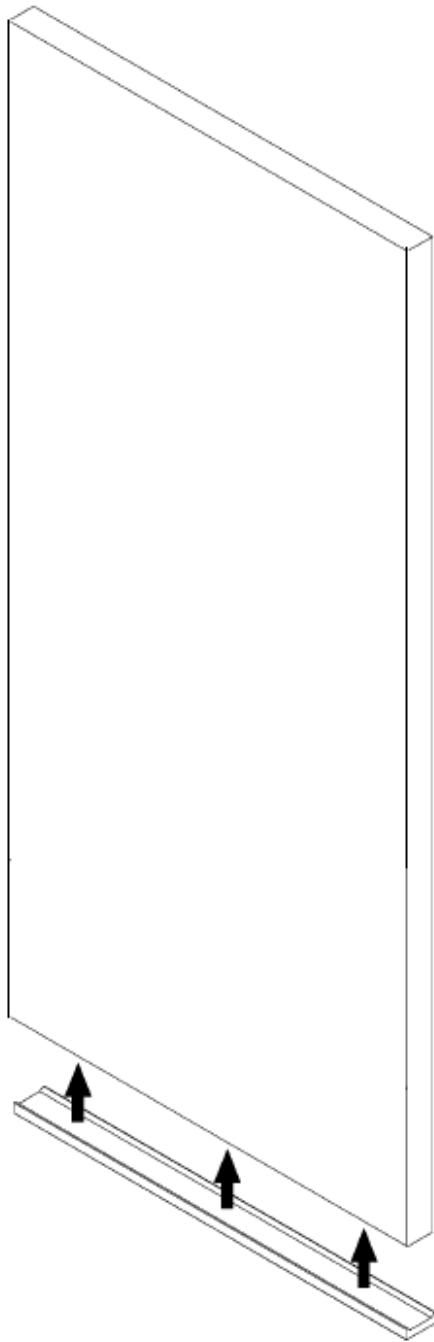

GALLERY 10
Optional Seal

CODE	Gallery 10 Optional Seal

GRSEAL1400X10 Clear PVC Self-adhesive

Supplied to be cut down during installation