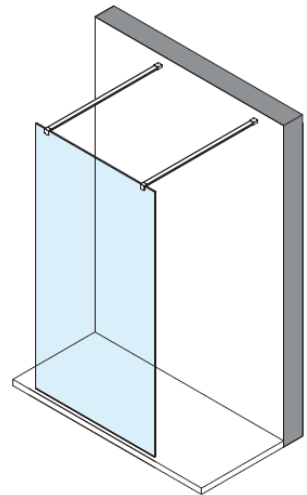

GALLERY 10

10mm Toughened Safety Glass
Fixed Walk In Panels & Wall Profiles

Toughened Glass
Strong and safe

Protective Finish
Easy to clean

Lifetime Guarantee
Peace of mind

BS EN 14428

CODE	A	B	Adjustment with Wall profile
	mm	mm	mm
GR030010C+	255	1997	15
GR040010CF+	355	1997	15
GR050010CF+	455	1997	15
GR060010CF+	555	1997	15
GR070010CF+	655	1997	15
GR076010CF+	715	1997	15
GR080010CF+	755	1997	15
GR090010CF+	855	1997	15
GR100010CF+	955	1997	15
GR110010CF+	1055	1997	15
GR120010CF+	1155	1997	15
GR140010CF+	1355	1997	15

Maximum width of glass without bracing support 500mm

CODE	Gallery 10 Wall Profile	ADJUSTMENT	Size w x d	Height
	Colour	mm	mm	mm
GRPROFILEF	Brushed Brass	15	30 x 22	2000
GRPROFILEMB	Matt Black	15	30 x 22	2000
GRPROFILEPSS	Polished Stainless Steel	15	30 x 22	2000
GRPROFILEV	Brushed Stainless Steel	15	30 x 22	2000

C 1		Wall profile cap	x1
C 2		Wall plug	x4
C 3		4x30mm screw	x4
C 4		Wall profile	x1
C 5		10mm Wall profile seal	x1
C 6		8mm Wall profile seal	x1
C 7		Wedge gasket tool	x1

Toughened Glass
Strong and safe