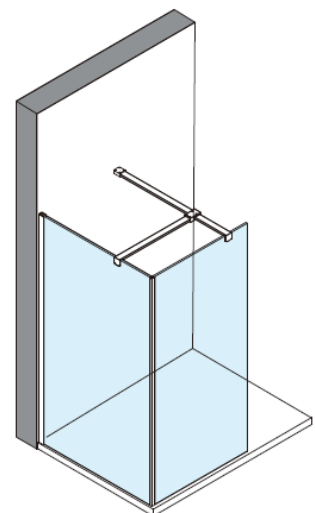

GALLERY 10

10mm Toughened Safety Glass
Fixed Walk In Panels & Wall Profiles

Toughened Glass
Strong and safe

Protective Finish
Easy to clean

Lifetime Guarantee
Peace of mind

BS EN 14428

CODE	A	B	Adjustment with Wall profile
	mm	mm	mm
GR030010C+	255	1997	15
GR040010CF+	355	1997	15
GR050010CF+	455	1997	15
GR060010CF+	555	1997	15
GR070010CF+	655	1997	15
GR076010CF+	715	1997	15
GR080010CF+	755	1997	15
GR090010CF+	855	1997	15
GR100010CF+	955	1997	15
GR110010CF+	1055	1997	15
GR120010CF+	1155	1997	15
GR140010CF+	1355	1997	15

Maximum width of glass without bracing support 500mm

CODE	Gallery 10 Wall Profile	ADJUSTMENT	Size w x d	Height
	Colour	mm	mm	mm
GRPROFILEF	Brushed Brass	15	30 x 22	2000
GRPROFILEMB	Matt Black	15	30 x 22	2000
GRPROFILEPSS	Polished Stainless Steel	15	30 x 22	2000
GRPROFILEV	Brushed Stainless Steel	15	30 x 22	2000

C 1		Wall profile cap	x1
C 2		Wall plug	x4
C 3		4x30mm screw	x4
C 4		Wall profile	x1
C 5		10mm Wall profile seal	x1
C 6		8mm Wall profile seal	x1
C 7		Wedge gasket tool	x1

Toughened Glass
Strong and safe