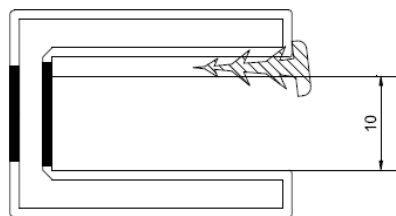

Toughened Glass
Strong and safe

Protective Finish
Easy to clean

Lifetime Guarantee
Peace of mind

Brushed Brass

Polished Stainless

Brushed Stainless

Matt Black