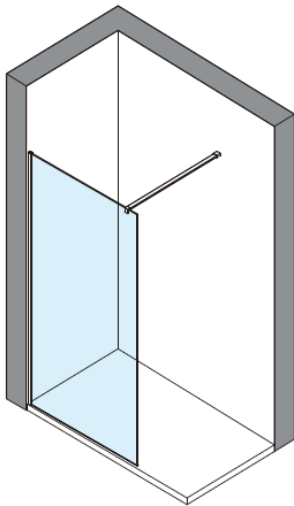

GALLERY 10

10mm Toughened Safety Glass
Fixed Walk In Panels & Wall Profiles

Toughened Glass
Strong and safe

Protective Finish
Easy to clean

Lifetime Guarantee
Peace of mind

BS EN 14428

CODE	A	B	Adjustment with Wall profile
	mm	mm	mm
GR030010C+	255	1997	15
GR040010CF+	355	1997	15
GR050010CF+	455	1997	15
GR060010CF+	555	1997	15
GR070010CF+	655	1997	15
GR076010CF+	715	1997	15
GR080010CF+	755	1997	15
GR090010CF+	855	1997	15
GR100010CF+	955	1997	15
GR110010CF+	1055	1997	15
GR120010CF+	1155	1997	15
GR140010CF+	1355	1997	15

Maximum width of glass without bracing support 500mm

CODE	Gallery 10 Wall Profile	ADJUSTMENT	Size w x d	Height
	Colour	mm	mm	mm
GRPROFILEF	Brushed Brass	15	30 x 22	2000
GRPROFILEMB	Matt Black	15	30 x 22	2000
GRPROFILEPSS	Polished Stainless Steel	15	30 x 22	2000
GRPROFILEV	Brushed Stainless Steel	15	30 x 22	2000

C 1		Wall profile cap	x1
C 2		Wall plug	x4
C 3		4x30mm screw	x4
C 4		Wall profile	x1
C 5		10mm Wall profile seal	x1
C 6		8mm Wall profile seal	x1
C 7		Wedge gasket tool	x1

Toughened Glass
Strong and safe