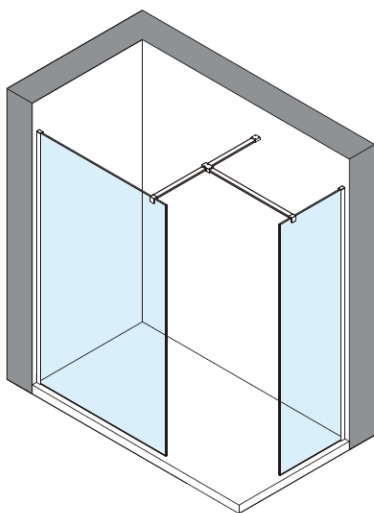

GALLERY 10

10mm Toughened Safety Glass
Fixed Walk In Panels & Wall Profiles

Toughened Glass
Strong and safe

Protective Finish
Easy to clean

Lifetime Guarantee
Peace of mind

BS EN 14428

CODE	A	B	Adjustment with Wall profile
	mm	mm	mm
GR030010C+	255	1997	15
GR040010CF+	355	1997	15
GR050010CF+	455	1997	15
GR060010CF+	555	1997	15
GR070010CF+	655	1997	15
GR076010CF+	715	1997	15
GR080010CF+	755	1997	15
GR090010CF+	855	1997	15
GR100010CF+	955	1997	15
GR110010CF+	1055	1997	15
GR120010CF+	1155	1997	15
GR140010CF+	1355	1997	15

Maximum width of glass without bracing support 500mm

CODE	Gallery 10 Wall Profile	ADJUSTMENT	Size w x d	Height
	Colour	mm	mm	mm
GRPROFILEF	Brushed Brass	15	30 x 22	2000
GRPROFILEMB	Matt Black	15	30 x 22	2000
GRPROFILEPSS	Polished Stainless Steel	15	30 x 22	2000
GRPROFILEV	Brushed Stainless Steel	15	30 x 22	2000