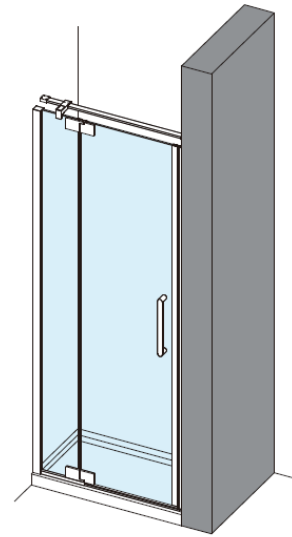

Optix 10 Side Panel Pivot & Inline

- B 1**  Wall profile cap x1
- B 2**  Wall profile x1
- B 3**  Wall profile seal x1
- B 4**  Side panel glass clamp x1
- B 5**  Glass clamp screw cover x1
- B 6**  Side panel x1
- B 7**  Wall plug and 4x35mm screw x4

PIVOT DOOR WITH IN LINE PANEL

Left Hand

Right Hand

Toughened Glass
Strong and safe

Protective Finish
Easy to clean

Lifetime Guarantee
Peace of mind

Brushed Brass

Polished Stainless