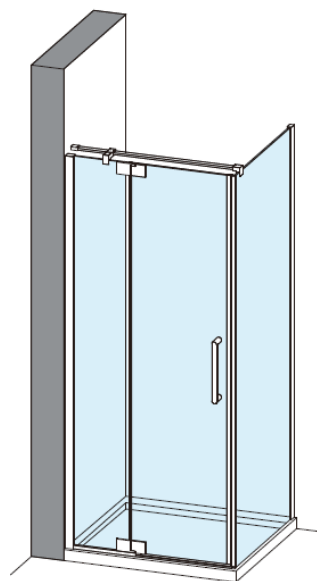

1200 mm door and 800 side panel