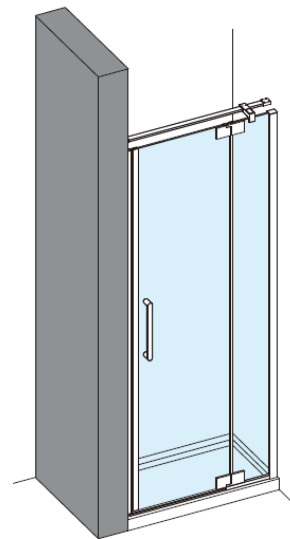

Measurements in millimetres mm

Information updated February 2021

Tel 0345 873 8840

crosswater™

OPTIX 10

PIVOT DOOR WITH IN LINE PANEL

Right Hand

Toughened Glass
Strong and safe

Protective Finish
Easy to clean

Lifetime Guarantee
Peace of mind