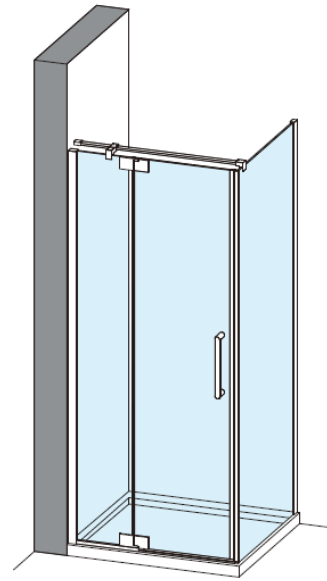

800 mm door and 800 side panel

Left Hand