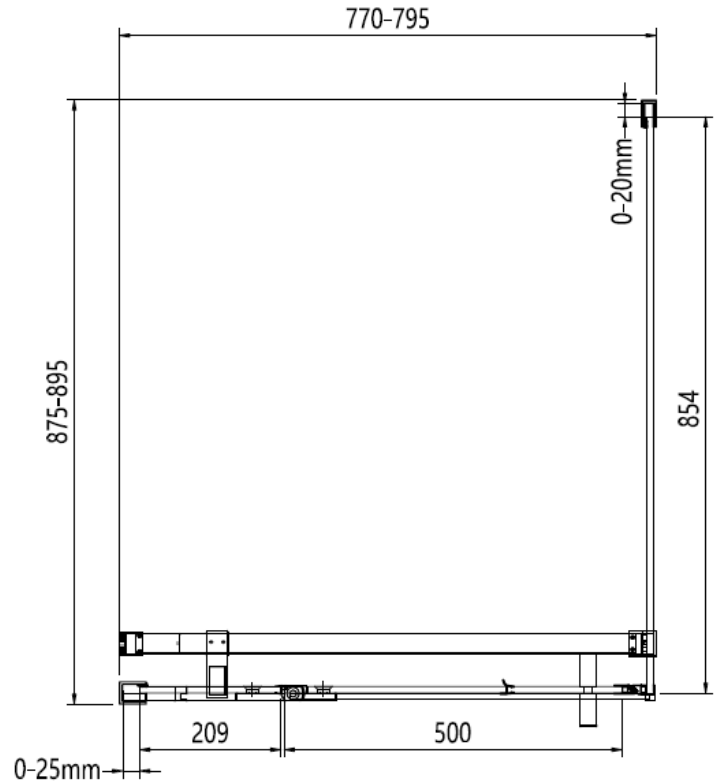

Measurements in millimetres mm

Information updated February 2021

Tel 0345 873 8840

crosswater[™]

OPTIX 10

PIVOT DOOR WITH IN LINE PANEL

Left Hand

Right Hand

800 mm door and 800 side panel

Left Hand

800 mm door and 900 side panel

Right Hand

Toughened Glass
Strong and safe

Protective Finish
Easy to clean

Lifetime Guarantee
Peace of mind

800 mm door and 800 side panel

800 mm door and 900 side panel

Brushed Brass

Polished Stainless

Brushed Stainless

CODE	PIVOT DOOR WITH IN LINE	ADJUSTMENT	DOOR OPENING	Width	Height
	COLOUR	mm	mm	mm	mm

OXPDFC0800	Brushed Brass	760-785	500	800	2000
OXPDSC0800	Polished Stainless Steel	760-785	500	800	2000
OXPDVC0800	Brushed Stainless Steel	760-785	500	800	2000