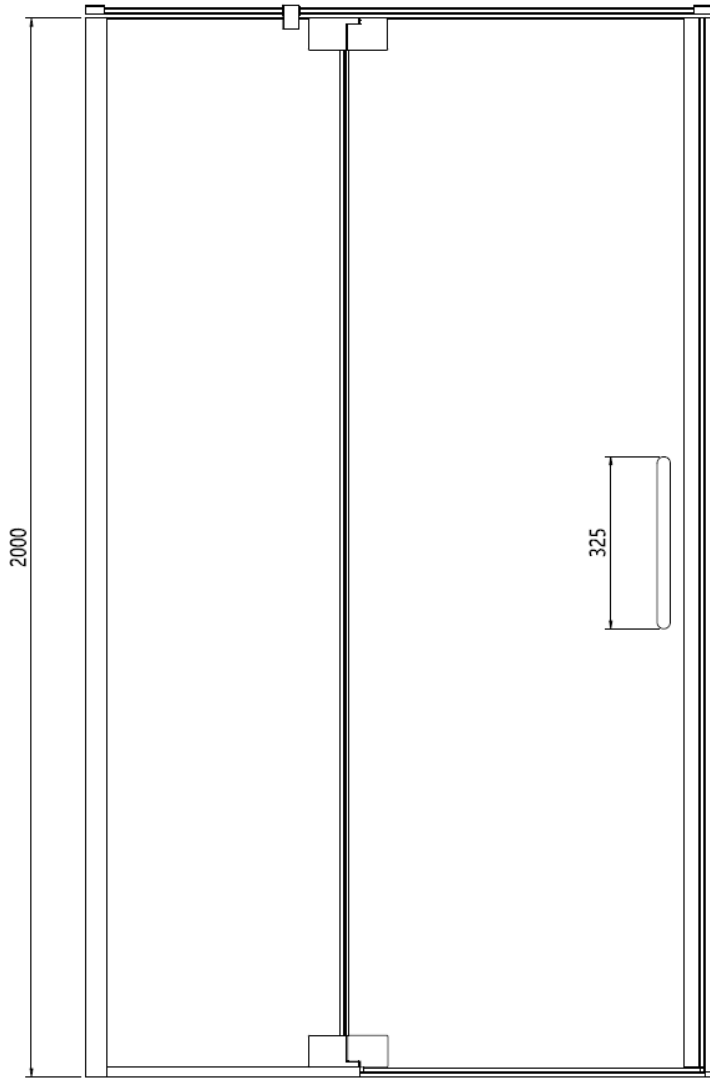

Measurements in millimetres mm

Information updated February 2021

Tel 0345 873 8840

crosswater™

OPTIX 10

PIVOT DOOR WITH IN LINE PANEL

Left Hand