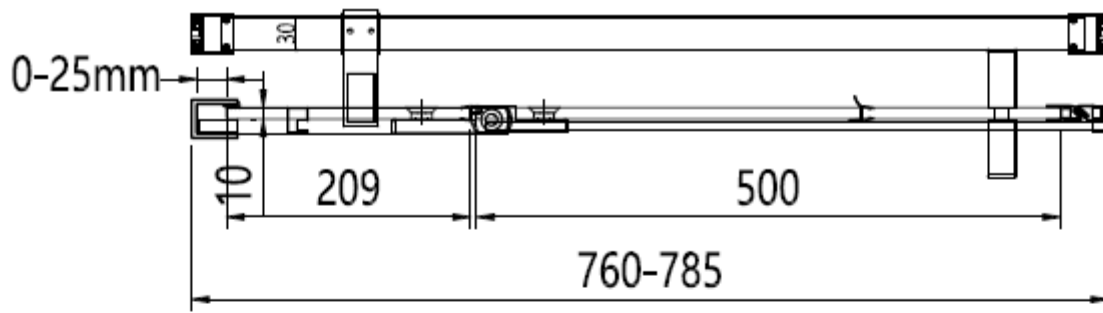

CODE	COLOUR	ADJUSTMENT	DOOR OPENING	Width	Height
		mm	mm	mm	mm
OXPDFC0800	Brushed Brass	760-785	500	800	2000
OXPDSC0800	Polished Stainless Steel	760-785	500	800	2000
OXPDVC0800	Brushed Stainless Steel	760-785	500	800	2000