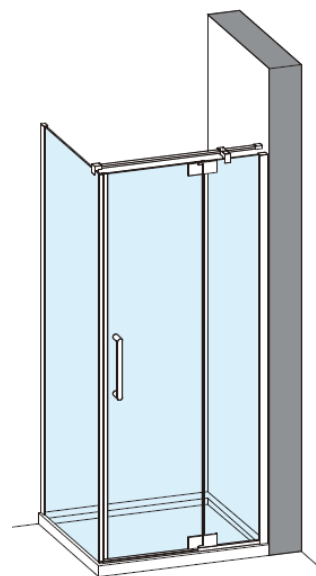

PIVOT DOOR WITH IN LINE PANEL

Left Hand

Right Hand

Toughened Glass
Strong and safe

Protective Finish
Easy to clean

Lifetime Guarantee
Peace of mind

Brushed Brass

Polished Stainless

Brushed Stainless

CODE	PIVOT DOOR WITH IN LINE	ADJUSTMENT	DOOR OPENING	Width	Height
	COLOUR	mm	mm	mm	mm
OXPDFC1400	Brushed Brass	1360-1385	650	800	2000
OXPDSC1400	Polished Stainless Steel	1360-1385	650	800	2000
OXPDVC1400	Brushed Stainless Steel	1360-1385	650	800	2000

1400 mm door and 800 side panel

Left Hand

1400 mm door and 900 side panel

Right Hand

Toughened Glass
Strong and safe

Protective Finish
Easy to clean

Lifetime Guarantee
Peace of mind

1400 mm door and 800 side panel