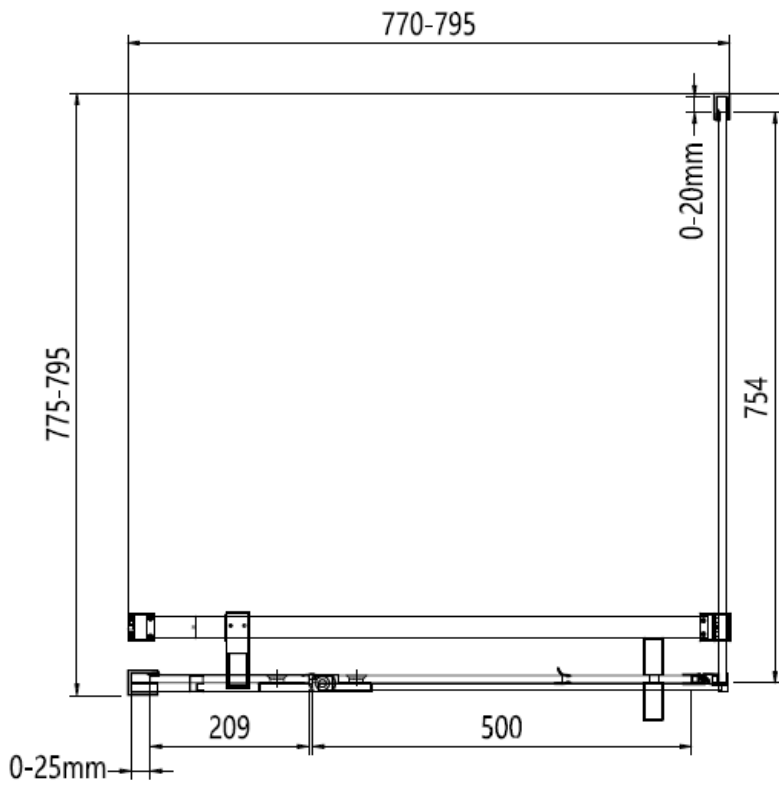

800 mm door and 800 side panel

Left Hand