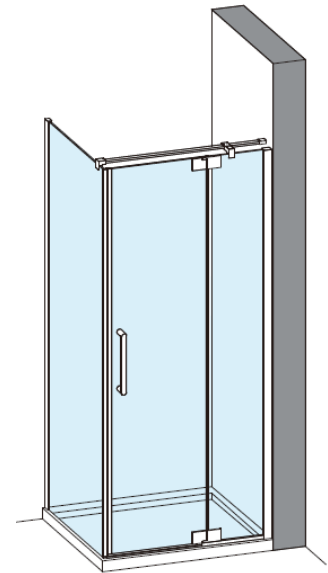

800 mm door and 900 side panel

Right Hand

Toughened Glass
Strong and safe

Protective Finish
Easy to clean

Lifetime Guarantee
Peace of mind