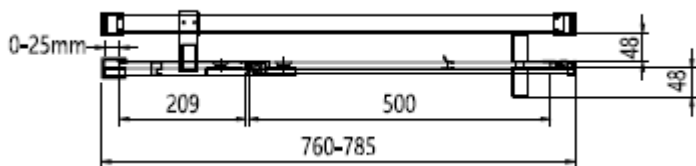

Measurements in millimetres mm

Information updated February 2021

Tel 0345 873 8840

crosswater[™]

OPTIX 10

PIVOT DOOR WITH IN LINE PANEL

Left Hand

Right Hand