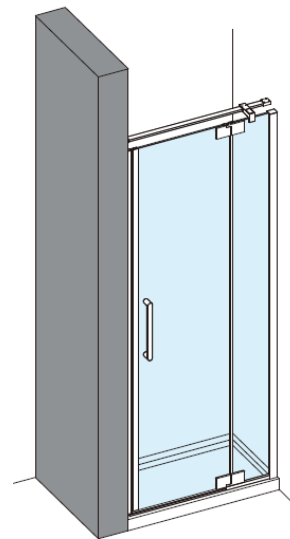

Measurements in millimetres mm

Information updated February 2021

Tel 0345 873 8840

crosswater[™]

OPTIX 10

PIVOT DOOR WITH IN LINE PANEL

Left Hand

Right Hand