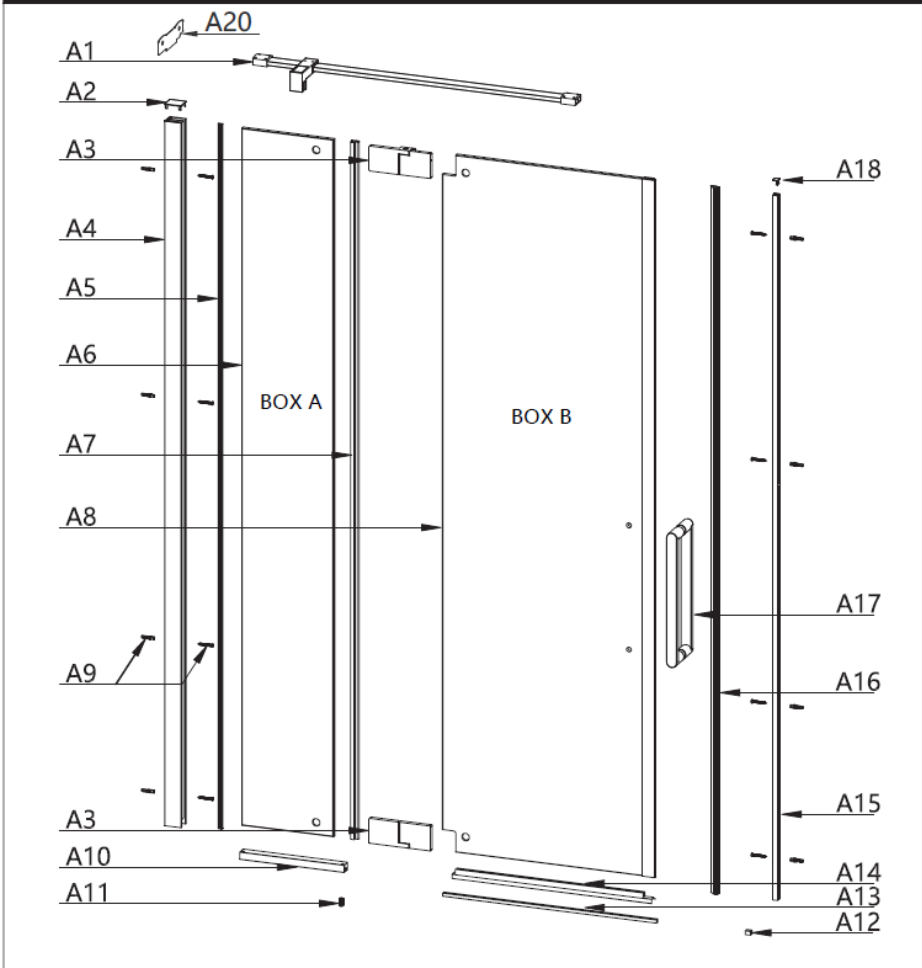

800 mm door and 900 side panel

Brushed Brass

Polished Stainless

Brushed Stainless

CODE	PIVOT DOOR WITH IN LINE	ADJUSTMENT	DOOR OPENING	Width	Height
	COLOUR	mm	mm	mm	mm

OXPDFC0800	Brushed Brass	760-785	500	800	2000
OXPDSC0800	Polished Stainless Steel	760-785	500	800	2000
OXPDVC0800	Brushed Stainless Steel	760-785	500	800	2000

Optix 10 Side Panel Pivot & Inline

- | | | |
|----------------------|---|----------------------------------|
| B
1 |  | Wall profile cap
x1 |
| B
2 |  | Wall profile
x1 |
| B
3 |  | Wall profile seal
x1 |
| B
4 |  | Side panel glass clamp
x1 |
| B
5 |  | Glass clamp screw cover
x1 |
| B
6 |  | Side panel
x1 |
| B
7 |  | Wall plug and 4x35mm screw
x4 |