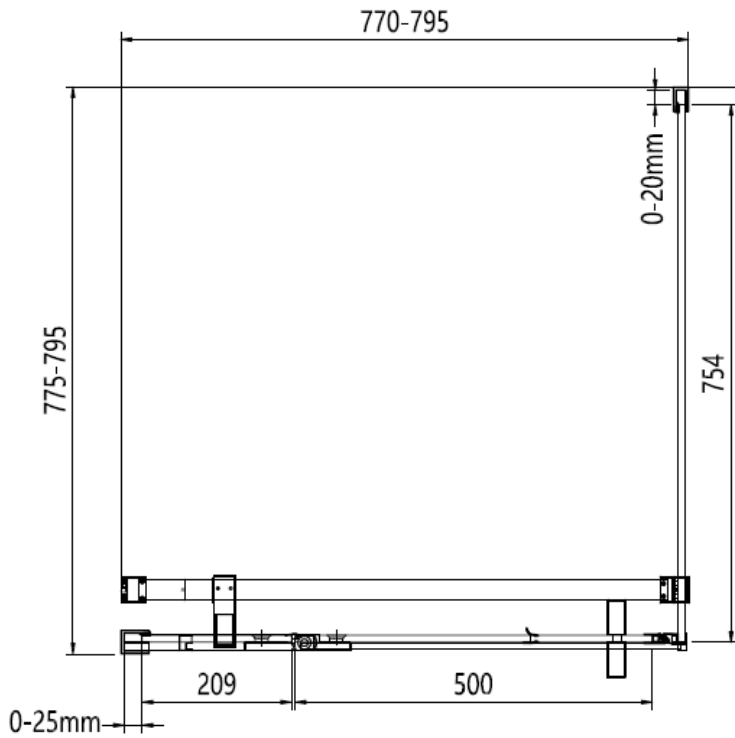

Measurements in millimetres mm

Information updated February 2021

Tel 0345 873 8840

crosswater[™]

OPTIX 10

PIVOT DOOR WITH IN LINE PANEL

Left Hand

Right Hand

800 mm door and 800 side panel

Left Hand

800 mm door and 900 side panel

Right Hand

Toughened Glass
Strong and safe

Protective Finish
Easy to clean

Lifetime Guarantee
Peace of mind

800 mm door and 800 side panel

800 mm door and 900 side panel

Brushed Brass

Polished Stainless

Brushed Stainless

CODE	PIVOT DOOR WITH IN LINE	ADJUSTMENT	DOOR OPENING	Width	Height
	COLOUR	mm	mm	mm	mm

OXPDFC0800	Brushed Brass	760-785	500	800	2000
OXPDSC0800	Polished Stainless Steel	760-785	500	800	2000
OXPDVC0800	Brushed Stainless Steel	760-785	500	800	2000