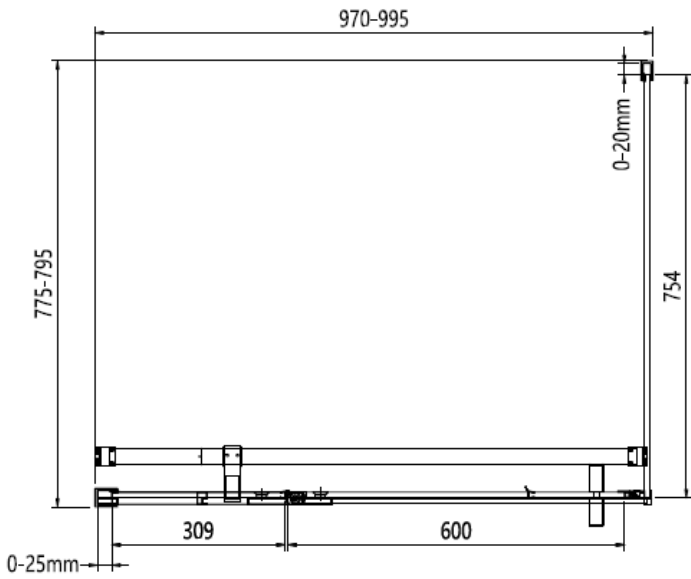

1000 mm door and 900 side panel

Brushed Brass

Polished Stainless

Brushed Stainless

CODE	PIVOT DOOR WITH IN LINE	ADJUSTMENT	DOOR OPENING	Width	Height
	COLOUR	mm	mm	mm	mm

OXPDFC1000	Brushed Brass	960-985	600	800	2000
OXPDSC1000	Polished Stainless Steel	960-985	600	800	2000
OXPDVC1000	Brushed Stainless Steel	960-985	600	800	2000