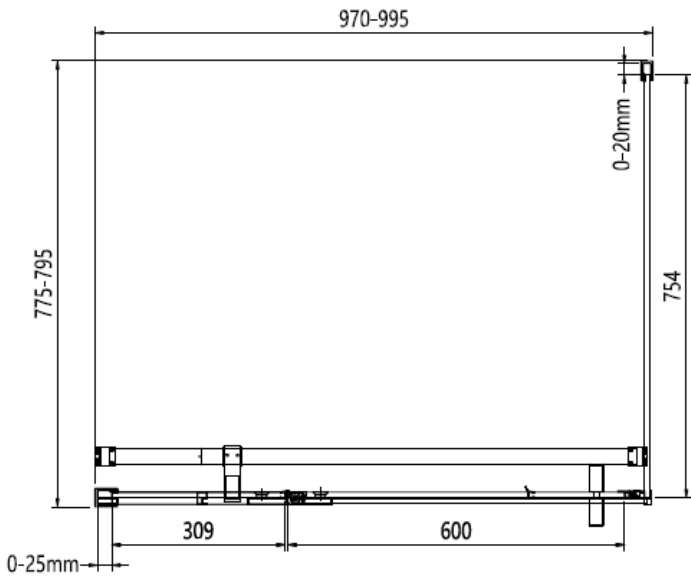

1200 mm door and 900 side panel

Brushed Brass

Polished Stainless

Brushed Stainless

CODE	PIVOT DOOR WITH IN LINE	ADJUSTMENT	DOOR OPENING	Width	Height
	COLOUR	mm	mm	mm	mm
OXPDFC1200	Brushed Brass	1160-1185	650	800	2000
OXPDSC1200	Polished Stainless Steel	1160-1185	650	800	2000
OXPDVC1200	Brushed Stainless Steel	1160-1185	650	800	2000