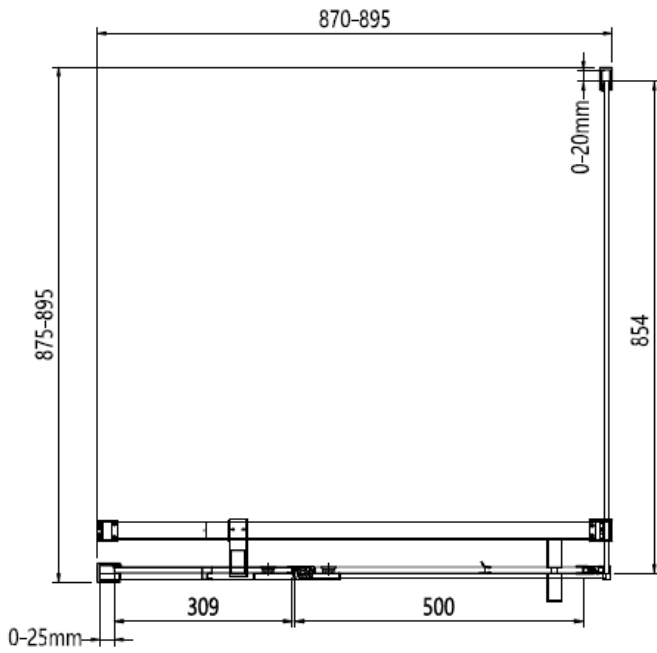

900 mm door and 900 side panel

Toughened Glass
Strong and safe

Protective Finish
Easy to clean

Lifetime Guarantee
Peace of mind