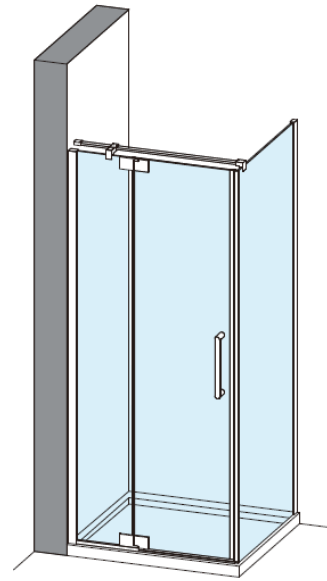

900 mm door and 800 side panel