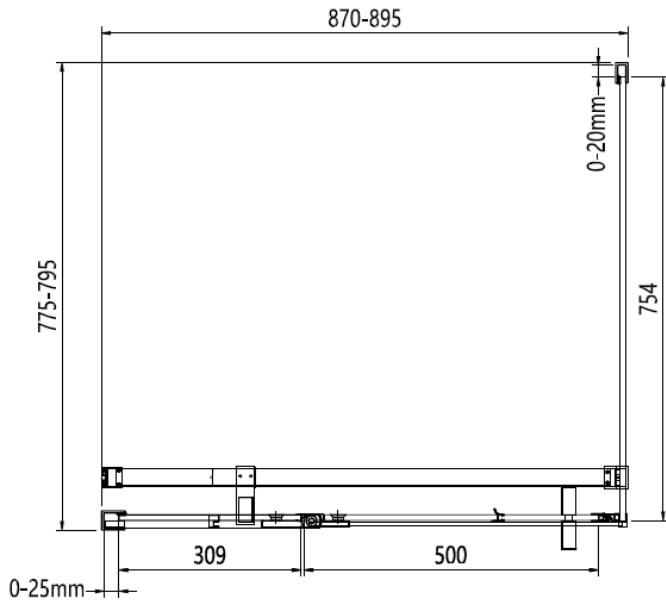

900 mm door and 800 side panel