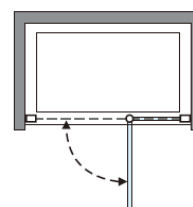

Toughened Glass
Strong and safe

Protective Finish
Easy to clean

Lifetime Guarantee
Peace of mind