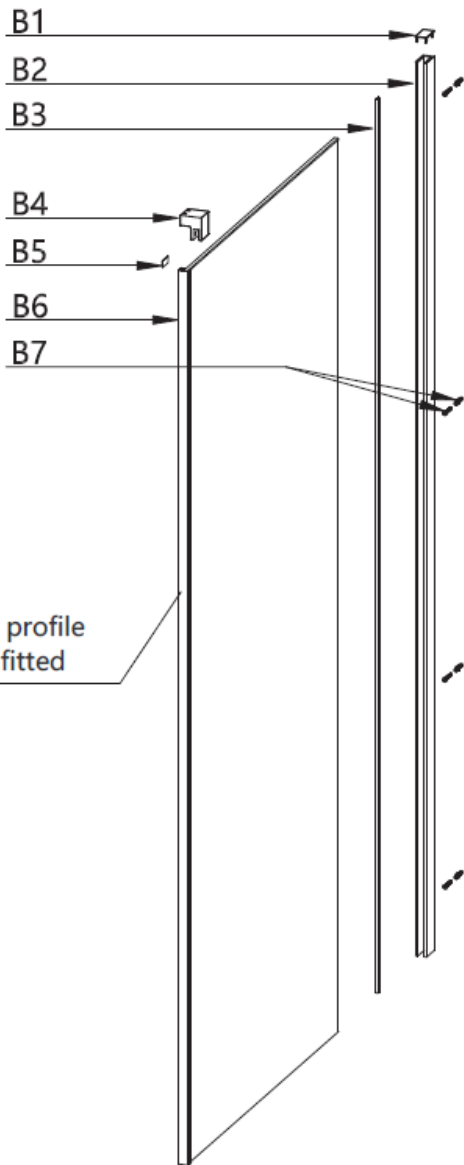

1200 mm door and 900 side panel

Brushed Brass

Polished Stainless

Brushed Stainless

CODE	PIVOT DOOR WITH IN LINE	ADJUSTMENT	DOOR OPENING	Width	Height
	COLOUR	mm	mm	mm	mm
OXPDFC1200	Brushed Brass	1160-1185	650	800	2000
OXPDSC1200	Polished Stainless Steel	1160-1185	650	800	2000
OXPDVC1200	Brushed Stainless Steel	1160-1185	650	800	2000

Optix 10 Side Panel Pivot & Inline

- B 1**  Wall profile cap x1
- B 2**  Wall profile x1
- B 3**  Wall profile seal x1
- B 4**  Side panel glass clamp x1
- B 5**  Glass clamp screw cover x1
- B 6**  Side panel x1
- B 7**  Wall plug and 4x35mm screw x4