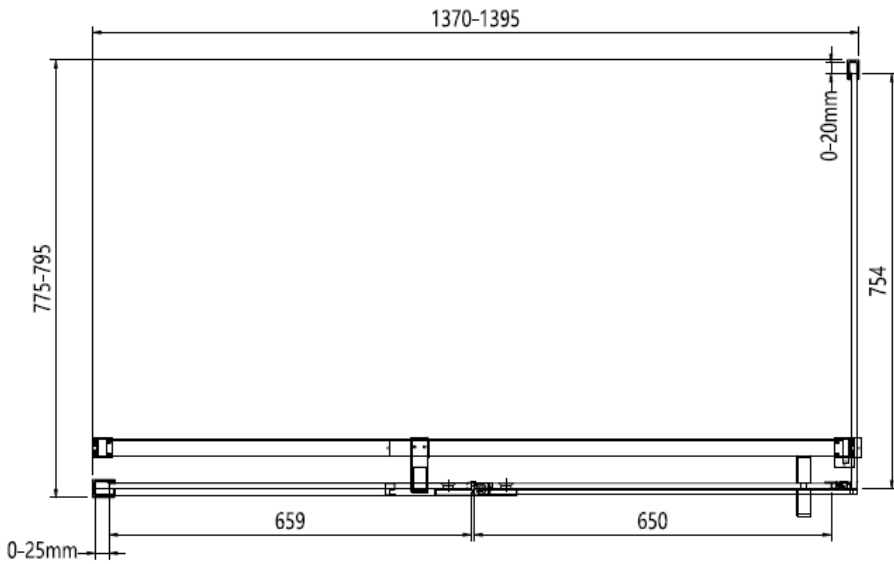

1400 mm door and 900 side panel

CODE	PIVOT DOOR WITH IN LINE	ADJUSTMENT	DOOR OPENING	Width	Height
	COLOUR	mm	mm	mm	mm
OXPDFC1400	Brushed Brass	1360-1385	650	800	2000
OXPDSC1400	Polished Stainless Steel	1360-1385	650	800	2000
OXPDVC1400	Brushed Stainless Steel	1360-1385	650	800	2000