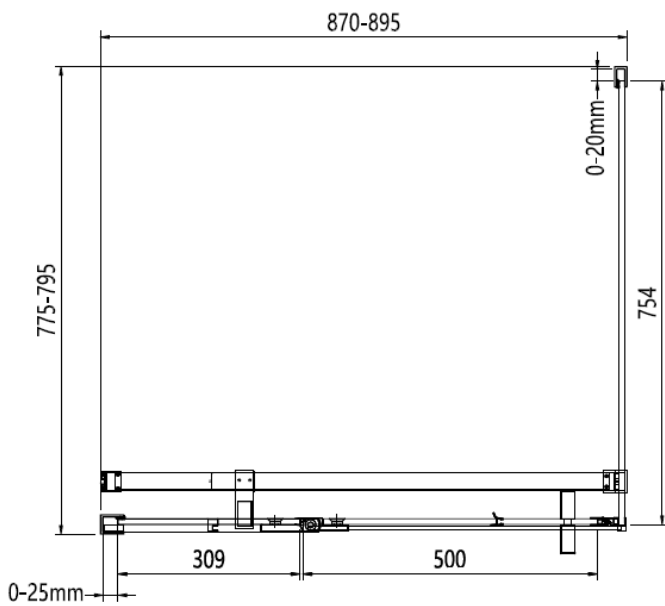

900 mm door and 900 side panel

Brushed Brass

Polished Stainless

Brushed Stainless

CODE	PIVOT DOOR WITH IN LINE	ADJUSTMENT	DOOR OPENING	Width	Height
	COLOUR	mm	mm	mm	mm

OXPDFC0900	Brushed Brass	860-885	500	800	2000
------------	---------------	---------	-----	-----	------