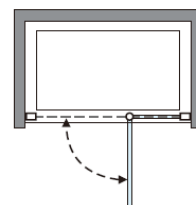

Toughened Glass
Strong and safe

Protective Finish
Easy to clean

Lifetime Guarantee
Peace of mind