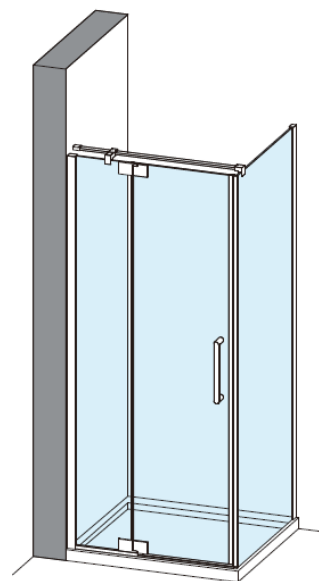

1400 mm door and 800 side panel