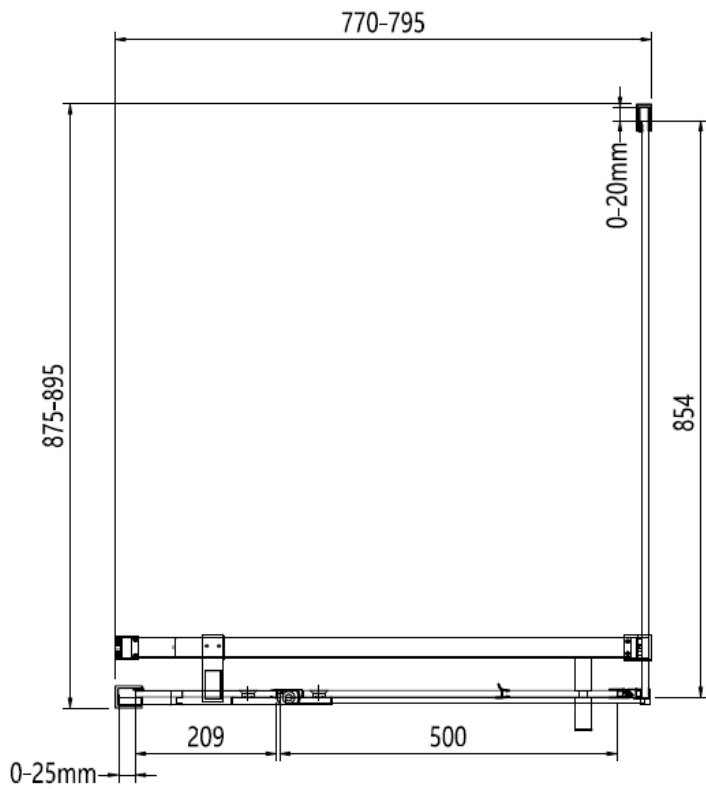

800 mm door and 900 side panel

Right Hand

Toughened Glass
Strong and safe

Protective Finish
Easy to clean

Lifetime Guarantee
Peace of mind