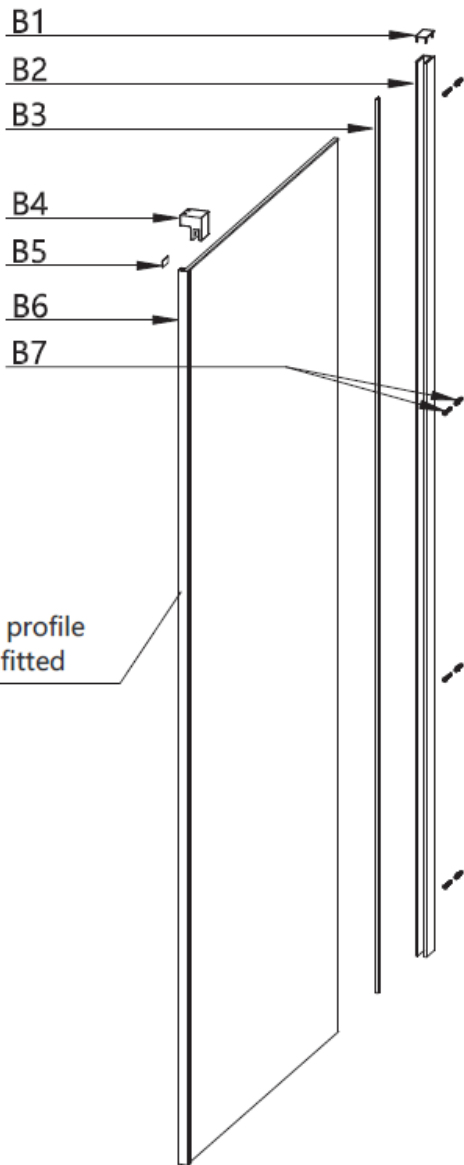

800 mm door and 900 side panel

Brushed Brass

Polished Stainless

Brushed Stainless

CODE	PIVOT DOOR WITH IN LINE	ADJUSTMENT	DOOR OPENING	Width	Height
	COLOUR	mm	mm	mm	mm

OXPDFC0800	Brushed Brass	760-785	500	800	2000
OXPDSC0800	Polished Stainless Steel	760-785	500	800	2000
OXPDVC0800	Brushed Stainless Steel	760-785	500	800	2000

Optix 10 Side Panel Pivot & Inline

- | | | |
|----------------------|---|----------------------------------|
| B
1 |  | Wall profile cap
x1 |
| B
2 |  | Wall profile
x1 |
| B
3 |  | Wall profile seal
x1 |
| B
4 |  | Side panel glass clamp
x1 |
| B
5 |  | Glass clamp screw cover
x1 |
| B
6 |  | Side panel
x1 |
| B
7 |  | Wall plug and 4x35mm screw
x4 |