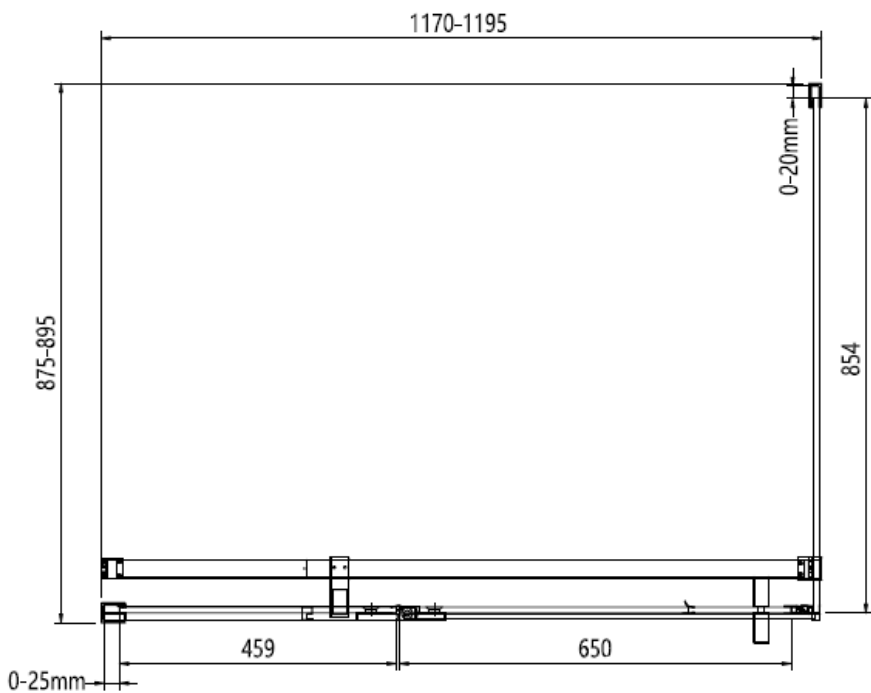

1200 mm door and 900 side panel

Toughened Glass
Strong and safe

Protective Finish
Easy to clean

Lifetime Guarantee
Peace of mind