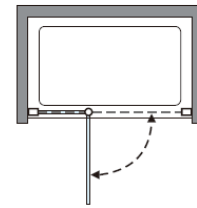

Measurements in millimetres mm

Information updated February 2021

Tel 0345 873 8840

crosswater™

OPTIX 10

PIVOT DOOR WITH IN LINE PANEL

Right Hand

Toughened Glass
Strong and safe

Protective Finish
Easy to clean

Lifetime Guarantee
Peace of mind