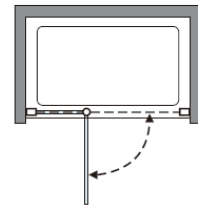

Measurements in millimetres mm

Information updated February 2021

Tel 0345 873 8840

crosswater[™]

OPTIX 10

PIVOT DOOR WITH IN LINE PANEL

Left Hand

Right Hand