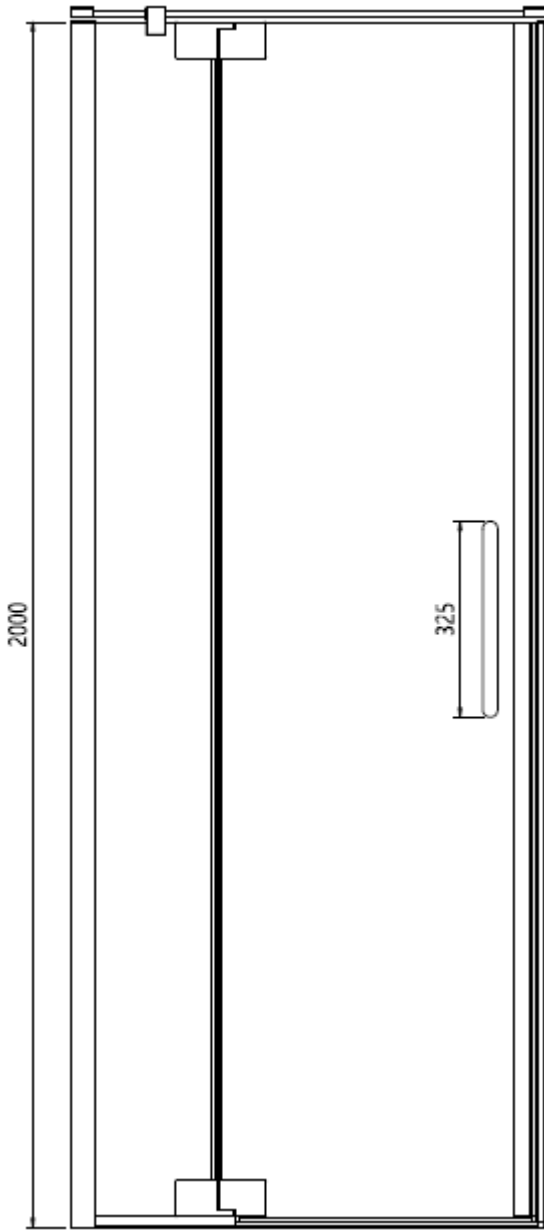

Measurements in millimetres mm

Information updated February 2021

Tel 0345 873 8840

crosswater[™]

OPTIX 10

PIVOT DOOR WITH IN LINE PANEL

Left Hand

Right Hand