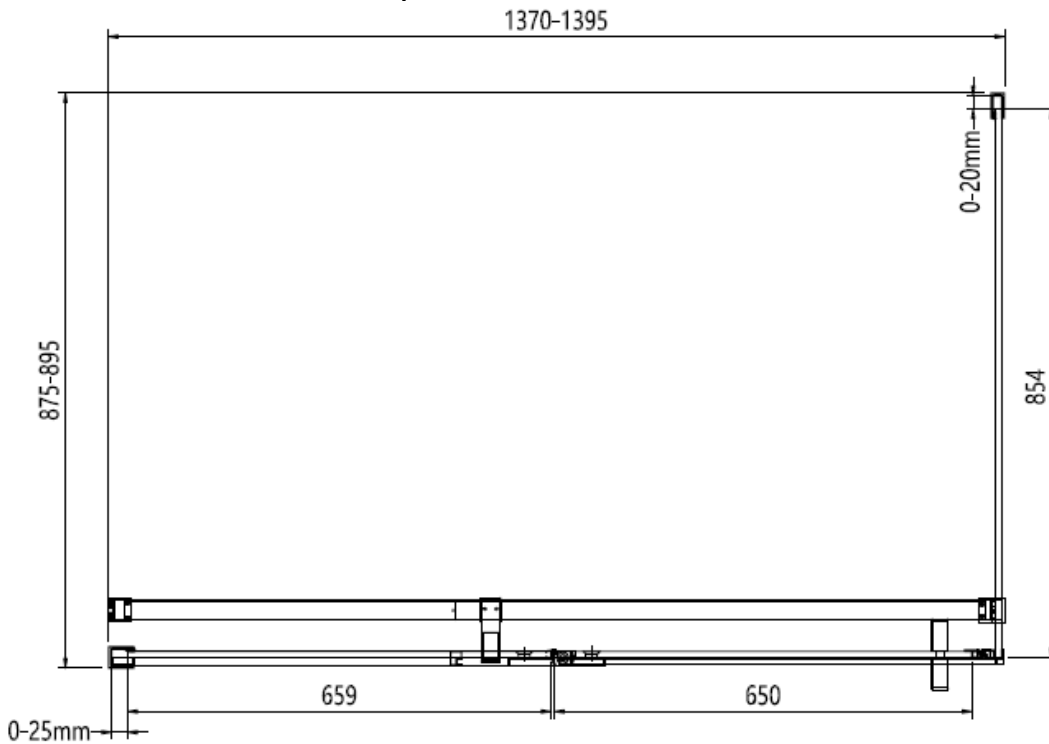

1400 mm door and 900 side panel

CODE	PIVOT DOOR WITH IN LINE	ADJUSTMENT	DOOR OPENING	Width	Height
	COLOUR	mm	mm	mm	mm
OXPDFC1400	Brushed Brass	1360-1385	650	800	2000
OXPDSC1400	Polished Stainless Steel	1360-1385	650	800	2000
OXPDVC1400	Brushed Stainless Steel	1360-1385	650	800	2000