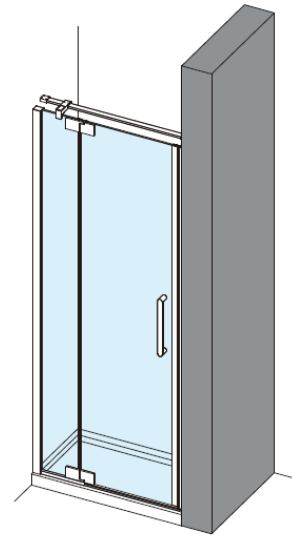

Measurements in millimetres mm

Information updated February 2021

Tel 0345 873 8840

crosswater[™]

OPTIX 10

PIVOT DOOR WITH IN LINE PANEL

Left Hand

Right Hand