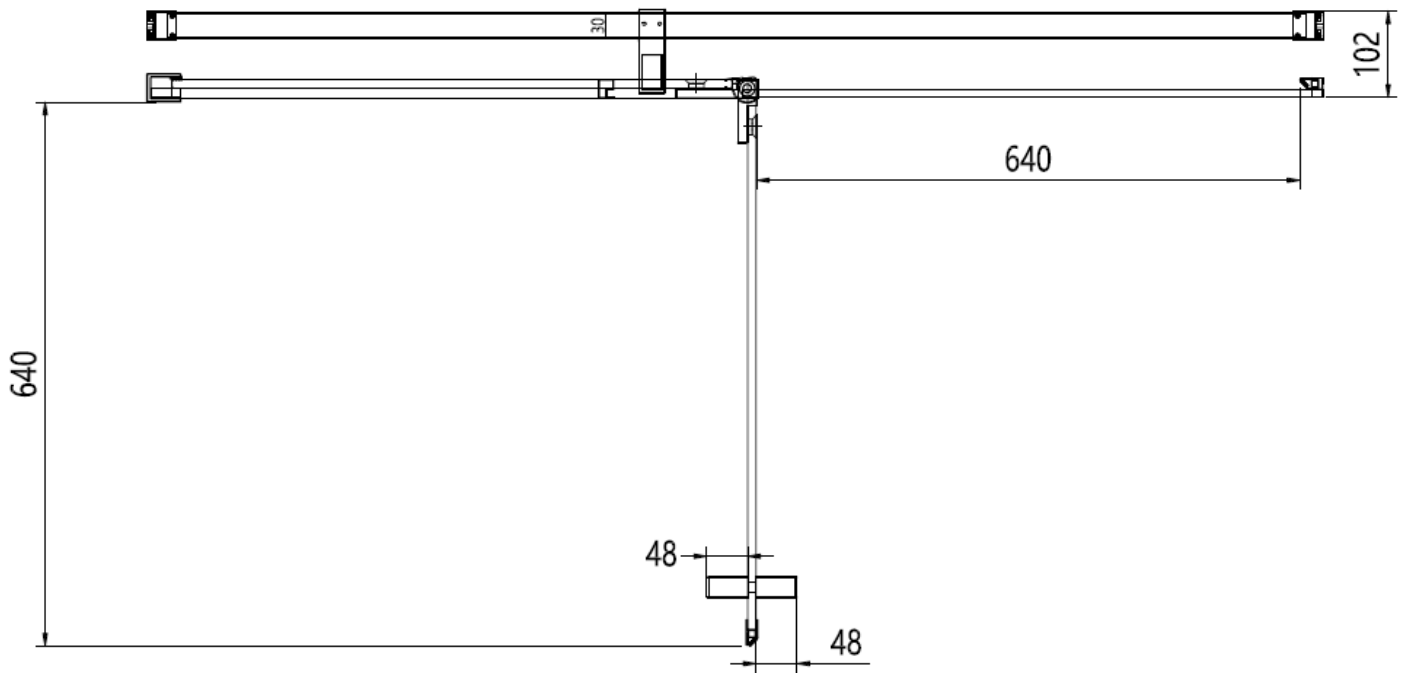

CODE	PIVOT DOOR WITH IN LINE	ADJUSTMENT	DOOR OPENING	Width	Height
	COLOUR	mm	mm	mm	mm
OXPDFC1400	Brushed Brass	1360-1385	650	800	2000
OXPDSC1400	Polished Stainless Steel	1360-1385	650	800	2000
OXPDVC1400	Brushed Stainless Steel	1360-1385	650	800	2000