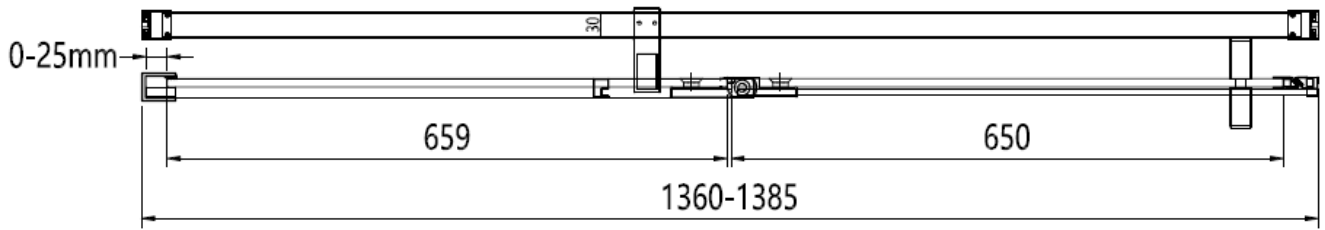

CODE	PIVOT DOOR WITH IN LINE	ADJUSTMENT	DOOR OPENING	Width	Height
	COLOUR	mm	mm	mm	mm
OXPDFC1400	Brushed Brass	1360-1385	650	800	2000
OXPDSC1400	Polished Stainless Steel	1360-1385	650	800	2000
OXPDVC1400	Brushed Stainless Steel	1360-1385	650	800	2000