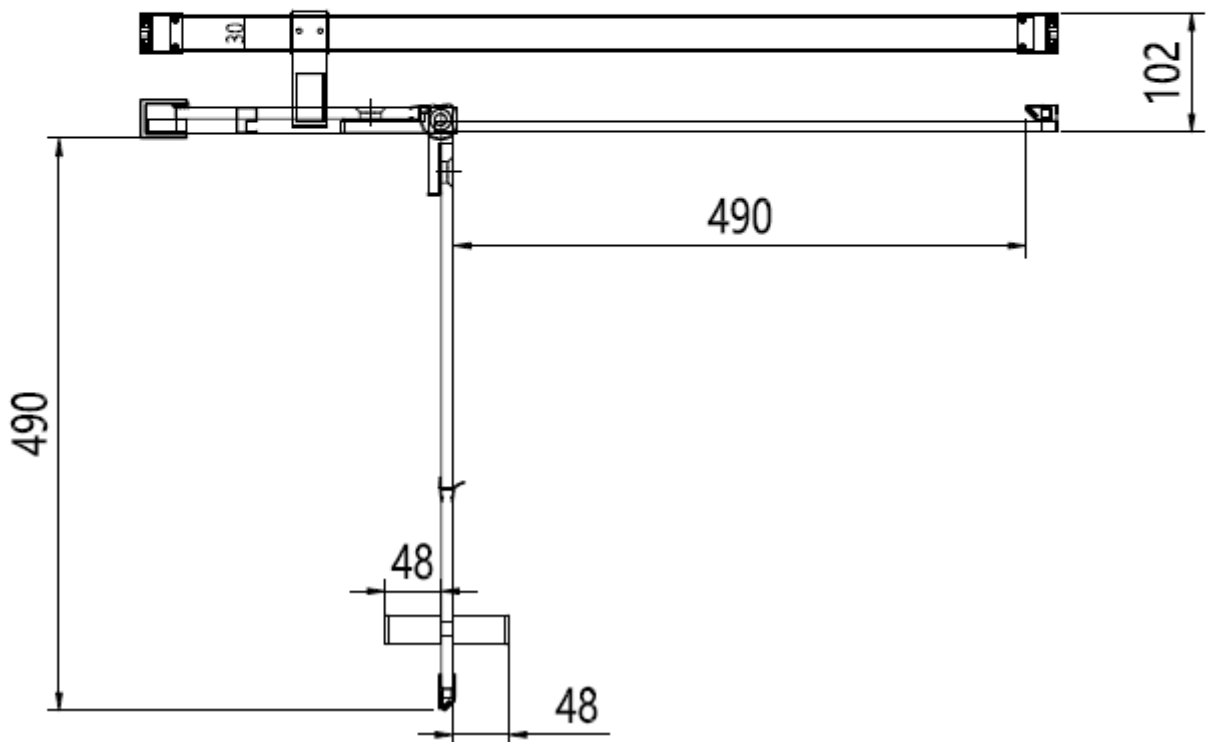

CODE	COLOUR	ADJUSTMENT	DOOR OPENING	Width	Height
		mm	mm	mm	mm
OXPDFC0800	Brushed Brass	760-785	500	800	2000
OXPDSC0800	Polished Stainless Steel	760-785	500	800	2000
OXPDVC0800	Brushed Stainless Steel	760-785	500	800	2000