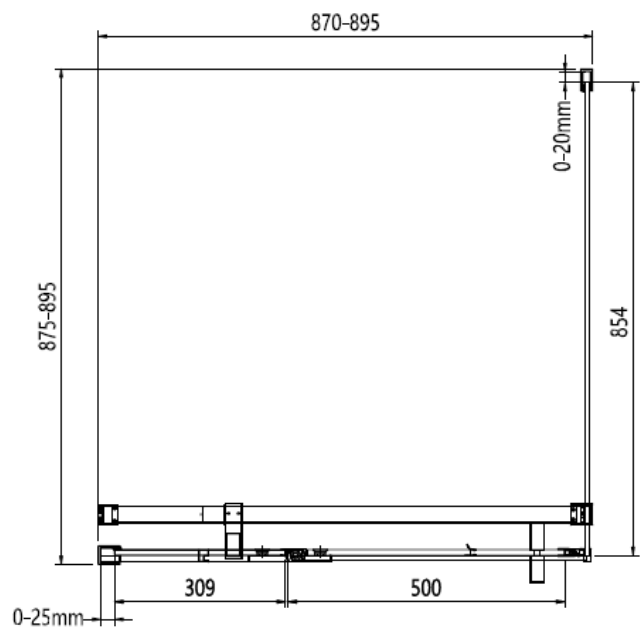

900 mm door and 900 side panel

Brushed Brass

Polished Stainless

Brushed Stainless

CODE	PIVOT DOOR WITH IN LINE	ADJUSTMENT	DOOR OPENING	Width	Height
	COLOUR	mm	mm	mm	mm

OXPDFC0900	Brushed Brass	860-885	500	800	2000
------------	---------------	---------	-----	-----	------