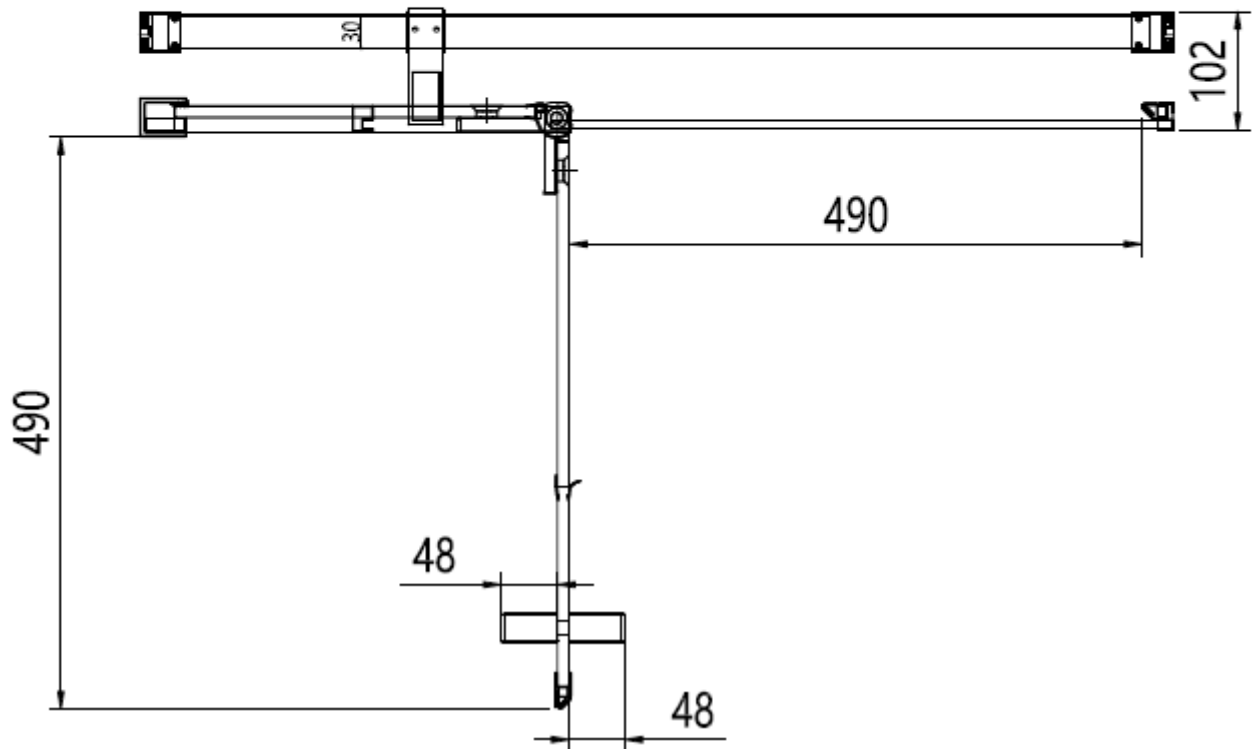

CODE	PIVOT DOOR WITH IN LINE	ADJUSTMENT	DOOR OPENING	Width	Height
	COLOUR	mm	mm	mm	mm
OXPDFC0900	Brushed Brass	860-885	500	800	2000
OXPDSC0900	Polished Stainless Steel	860-885	500	800	2000
OXPDVC0900	Brushed Stainless Steel	860-885	500	800	2000