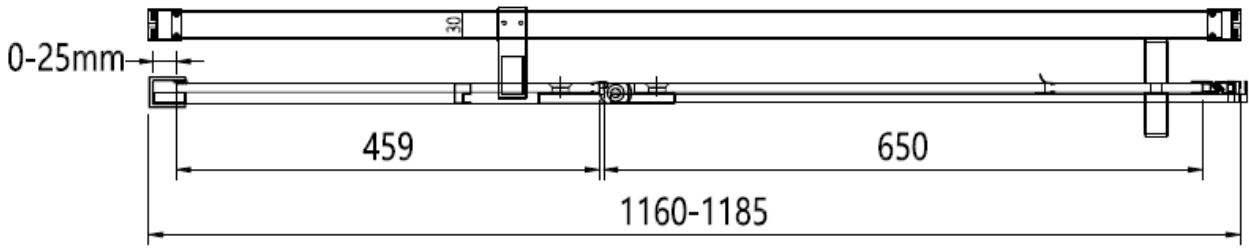

CODE	PIVOT DOOR WITH IN LINE	ADJUSTMENT	DOOR OPENING	Width	Height
	COLOUR	mm	mm	mm	mm
OXPDFC1200	Brushed Brass	1160-1185	650	800	2000
OXPDSC1200	Polished Stainless Steel	1160-1185	650	800	2000
OXPDVC1200	Brushed Stainless Steel	1160-1185	650	800	2000