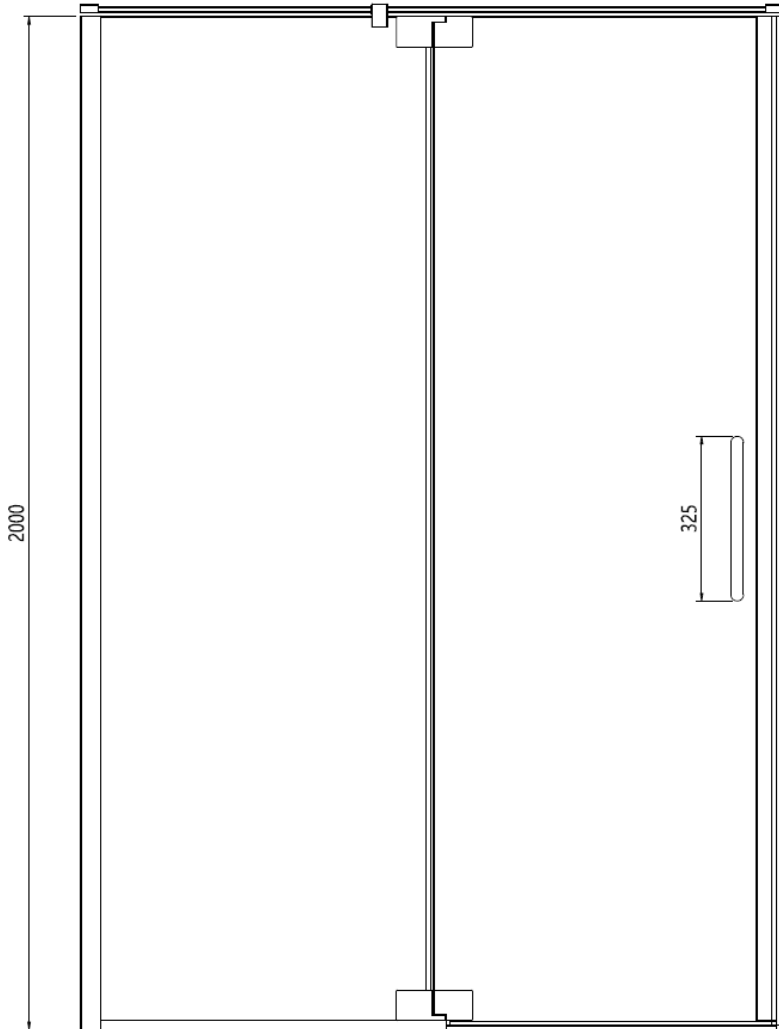

Measurements in millimetres mm

Information updated February 2021

Tel 0345 873 8840

crosswater™

OPTIX 10

PIVOT DOOR WITH IN LINE PANEL

Left Hand