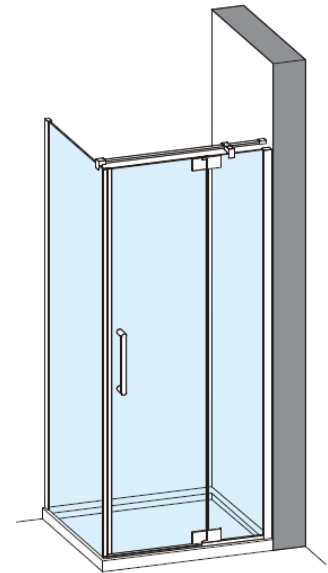

900 mm door and 900 side panel

Toughened Glass
Strong and safe

Protective Finish
Easy to clean

Lifetime Guarantee
Peace of mind