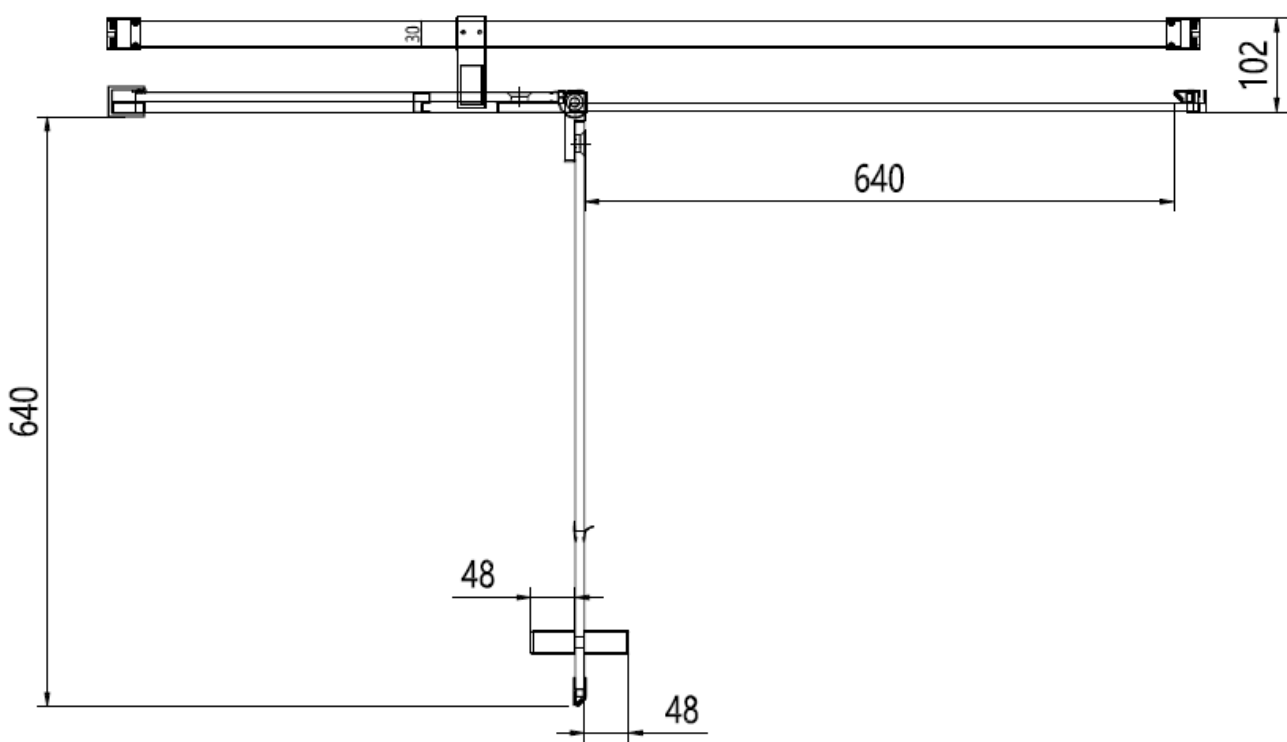

CODE	PIVOT DOOR WITH IN LINE	ADJUSTMENT	DOOR OPENING	Width	Height
	COLOUR	mm	mm	mm	mm
OXPDFC1200	Brushed Brass	1160-1185	650	800	2000
OXPDSC1200	Polished Stainless Steel	1160-1185	650	800	2000
OXPDVC1200	Brushed Stainless Steel	1160-1185	650	800	2000