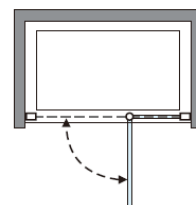

Measurements in millimetres mm

Information updated February 2021

Tel 0345 873 8840

crosswater[™]

OPTIX 10

PIVOT DOOR WITH IN LINE PANEL

Left Hand

Right Hand