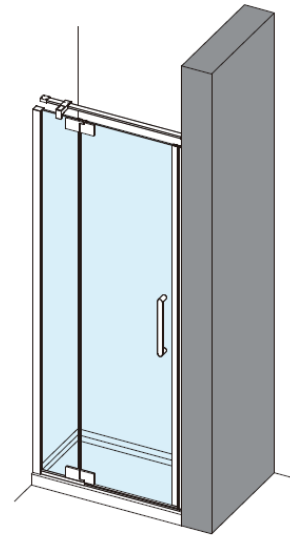

Measurements in millimetres mm

Information updated February 2021

Tel 0345 873 8840

crosswater™

OPTIX 10

PIVOT DOOR WITH IN LINE PANEL

Left Hand