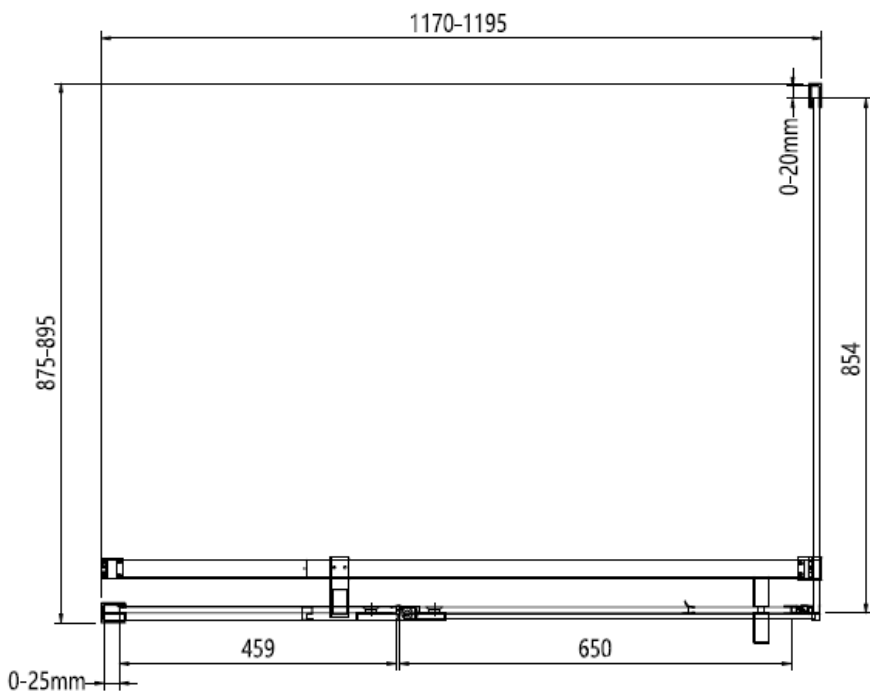

1400 mm door and 900 side panel

Toughened Glass
Strong and safe

Protective Finish
Easy to clean

Lifetime Guarantee
Peace of mind