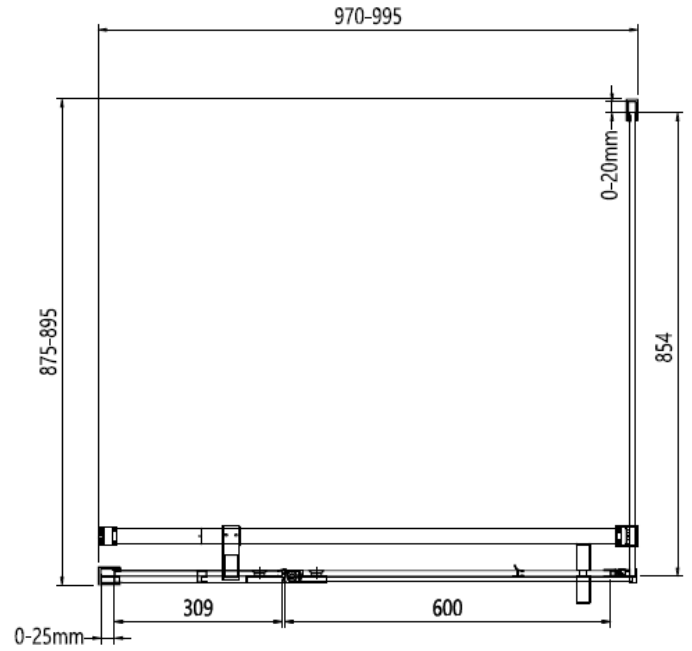

1000 mm door and 900 side panel