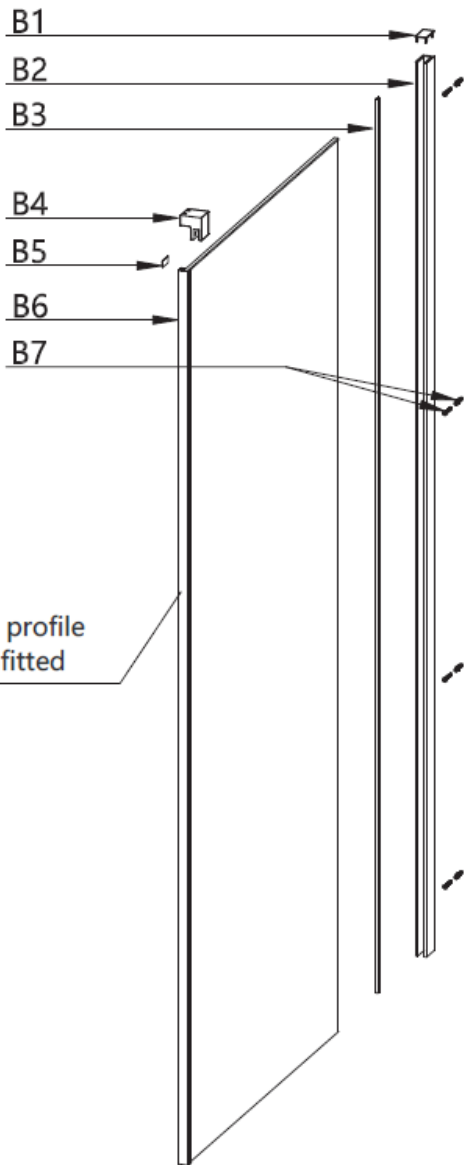

1000 mm door and 900 side panel

Brushed Brass

Polished Stainless

Brushed Stainless

CODE	PIVOT DOOR WITH IN LINE	ADJUSTMENT	DOOR OPENING	Width	Height
	COLOUR	mm	mm	mm	mm

OXPDFC1000	Brushed Brass	960-985	600	800	2000
OXPDSC1000	Polished Stainless Steel	960-985	600	800	2000
OXPDVC1000	Brushed Stainless Steel	960-985	600	800	2000

Optix 10 Side Panel Pivot & Inline

- B 1**  Wall profile cap x1
- B 2**  Wall profile x1
- B 3**  Wall profile seal x1
- B 4**  Side panel glass clamp x1
- B 5**  Glass clamp screw cover x1
- B 6**  Side panel x1
- B 7**  Wall plug and 4x35mm screw x4