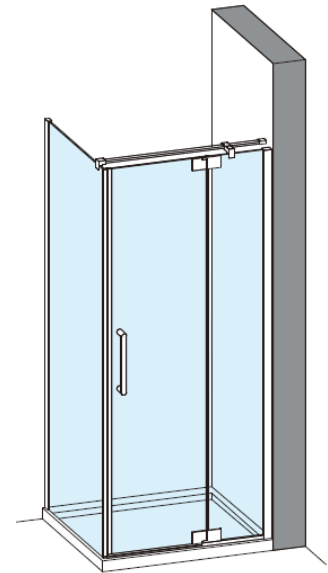

1000 mm door and 900 side panel

Right Hand

Toughened Glass
Strong and safe

Protective Finish
Easy to clean

Lifetime Guarantee
Peace of mind