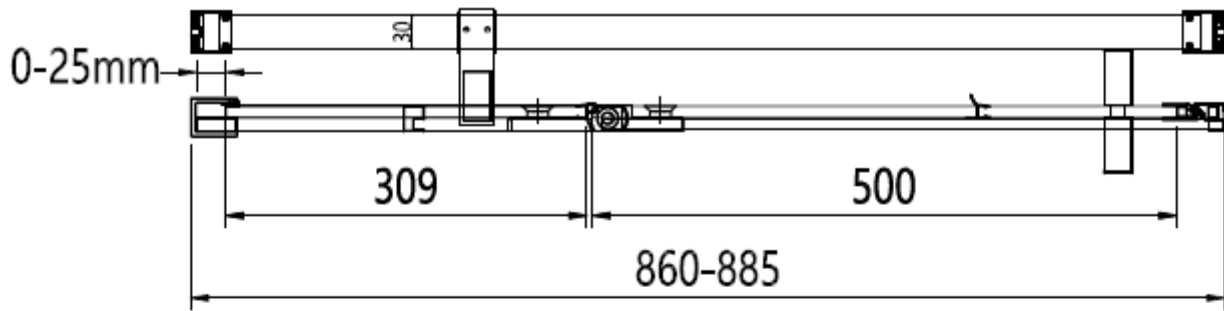

CODE	PIVOT DOOR WITH IN LINE	ADJUSTMENT	DOOR OPENING	Width	Height
	COLOUR	mm	mm	mm	mm
OXPDFC0900	Brushed Brass	860-885	500	800	2000
OXPDSC0900	Polished Stainless Steel	860-885	500	800	2000
OXPDVC0900	Brushed Stainless Steel	860-885	500	800	2000