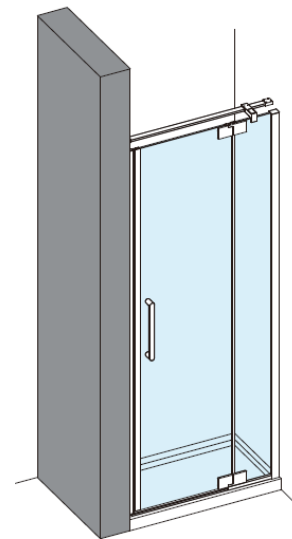

Optix 10 Side Panel Pivot & Inline

- | | | |
|----------------------|---|----------------------------------|
| B
1 |  | Wall profile cap
x1 |
| B
2 |  | Wall profile
x1 |
| B
3 |  | Wall profile seal
x1 |
| B
4 |  | Side panel glass clamp
x1 |
| B
5 |  | Glass clamp screw cover
x1 |
| B
6 |  | Side panel
x1 |
| B
7 |  | Wall plug and 4x35mm screw
x4 |

PIVOT DOOR WITH IN LINE PANEL

Left Hand

Right Hand

Toughened Glass
Strong and safe

Protective Finish
Easy to clean

Lifetime Guarantee
Peace of mind

Brushed Brass

Polished Stainless