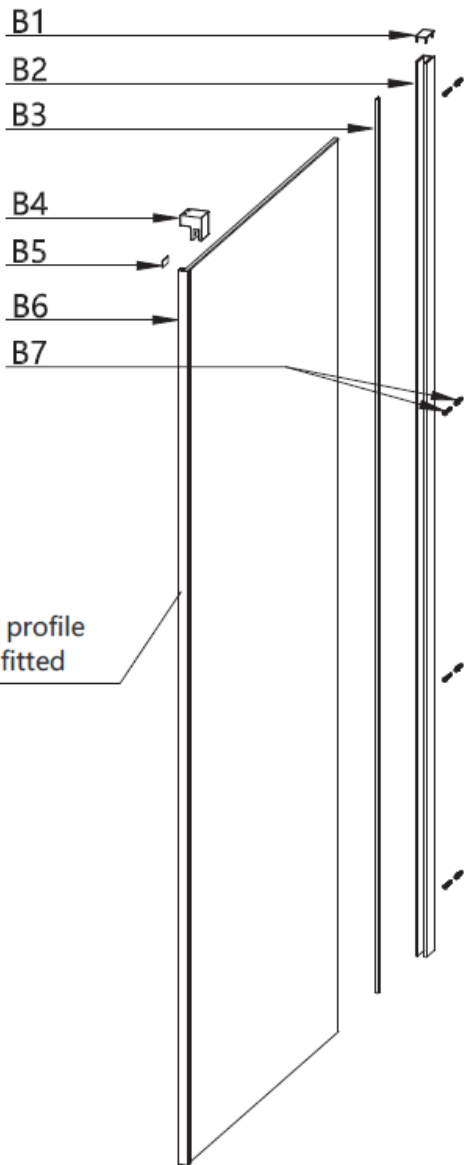

OXPDSPVC0900	Brushed Stainless Steel	875-895	NA	900	2000
--------------	-------------------------	---------	----	-----	------

Optix 10 Side Panel Pivot & Inline

- B 1**  Wall profile cap x1
- B 2**  Wall profile x1
- B 3**  Wall profile seal x1
- B 4**  Side panel glass clamp x1
- B 5**  Glass clamp screw cover x1
- B 6**  Side panel x1
- B 7**  Wall plug and 4x35mm screw x4