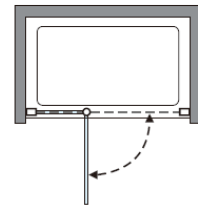

Measurements in millimetres mm

Information updated February 2021

Tel 0345 873 8840

crosswater™

OPTIX 10

PIVOT DOOR WITH IN LINE PANEL

Right Hand

Toughened Glass
Strong and safe

Protective Finish
Easy to clean

Lifetime Guarantee
Peace of mind