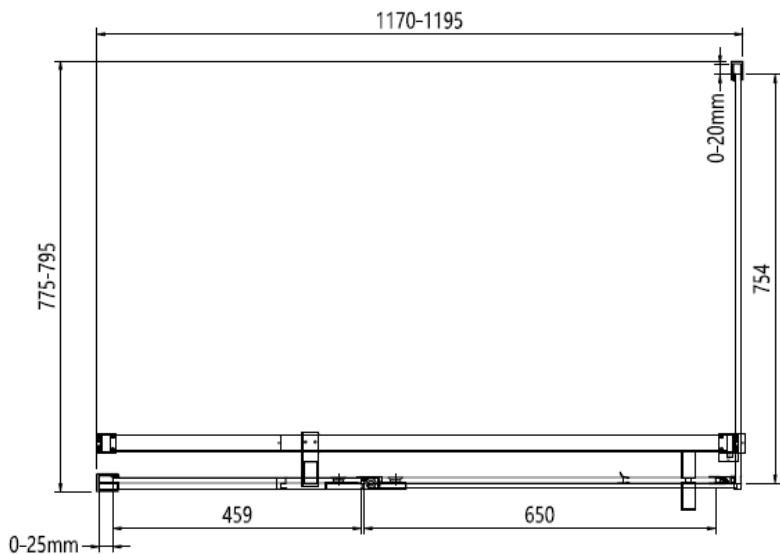

1200 mm door and 800 side panel