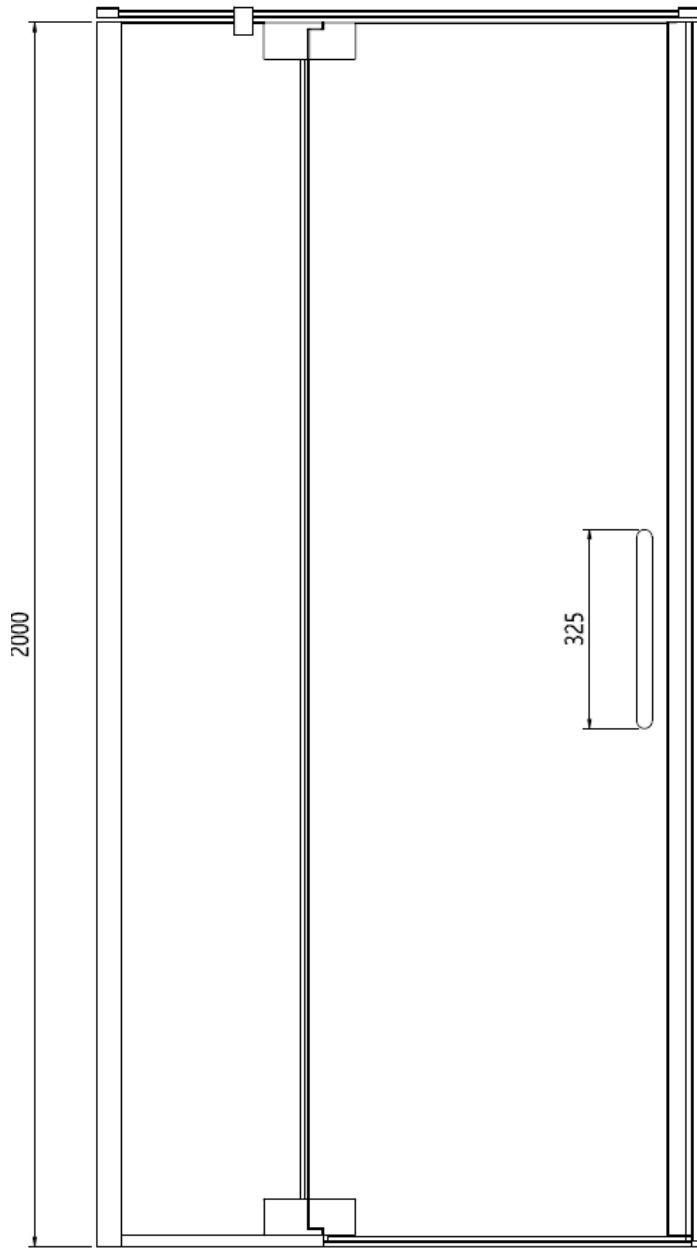

OPTIX 10
PIVOT DOOR WITH IN LINE PANEL

Left Hand