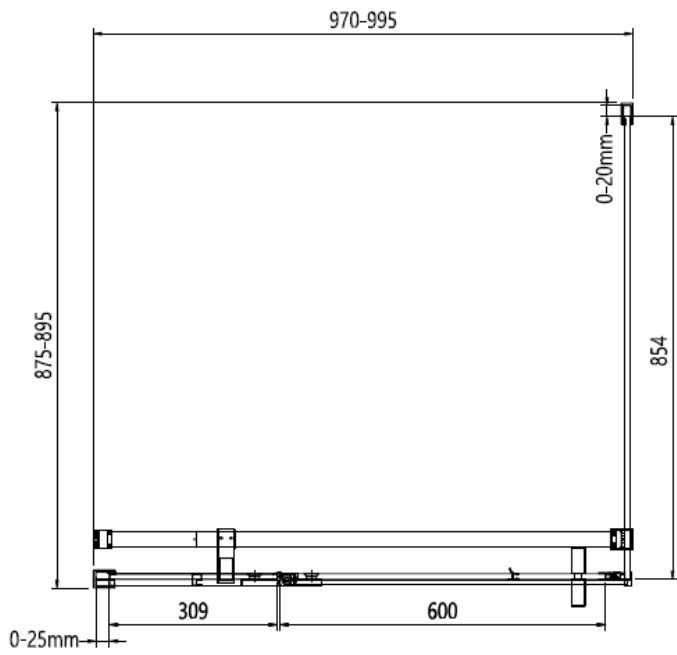

1000 mm door and 900 side panel

Right Hand

Toughened Glass
Strong and safe

Protective Finish
Easy to clean

Lifetime Guarantee
Peace of mind