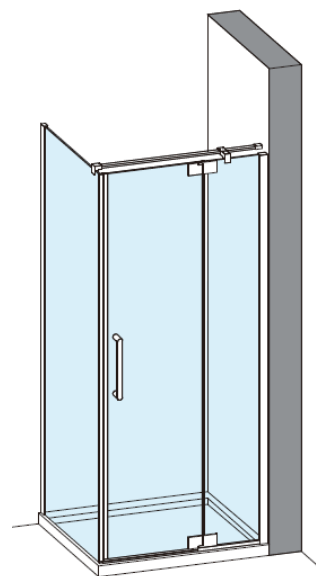

Brushed Stainless

CODE	PIVOT DOOR WITH IN LINE	ADJUSTMENT	DOOR OPENING	Width	Height
	COLOUR	mm	mm	mm	mm
OXPDFC1200	Brushed Brass	1160-1185	650	800	2000
OXPDSC1200	Polished Stainless Steel	1160-1185	650	800	2000
OXPDVC1200	Brushed Stainless Steel	1160-1185	650	800	2000

1200 mm door and 800 side panel

Left Hand

1200 mm door and 900 side panel

Right Hand

Toughened Glass
Strong and safe

Protective Finish
Easy to clean

Lifetime Guarantee
Peace of mind

1200 mm door and 800 side panel