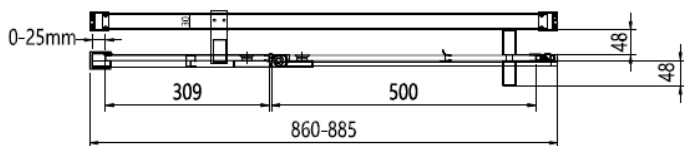

Measurements in millimetres mm

Information updated February 2021

Tel 0345 873 8840

crosswater™

OPTIX 10

PIVOT DOOR WITH IN LINE PANEL

Left Hand