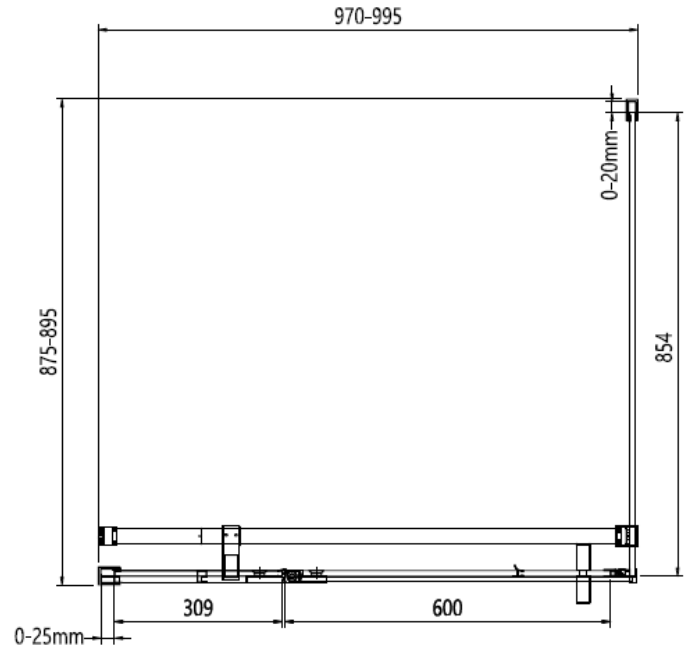

1200 mm door and 900 side panel