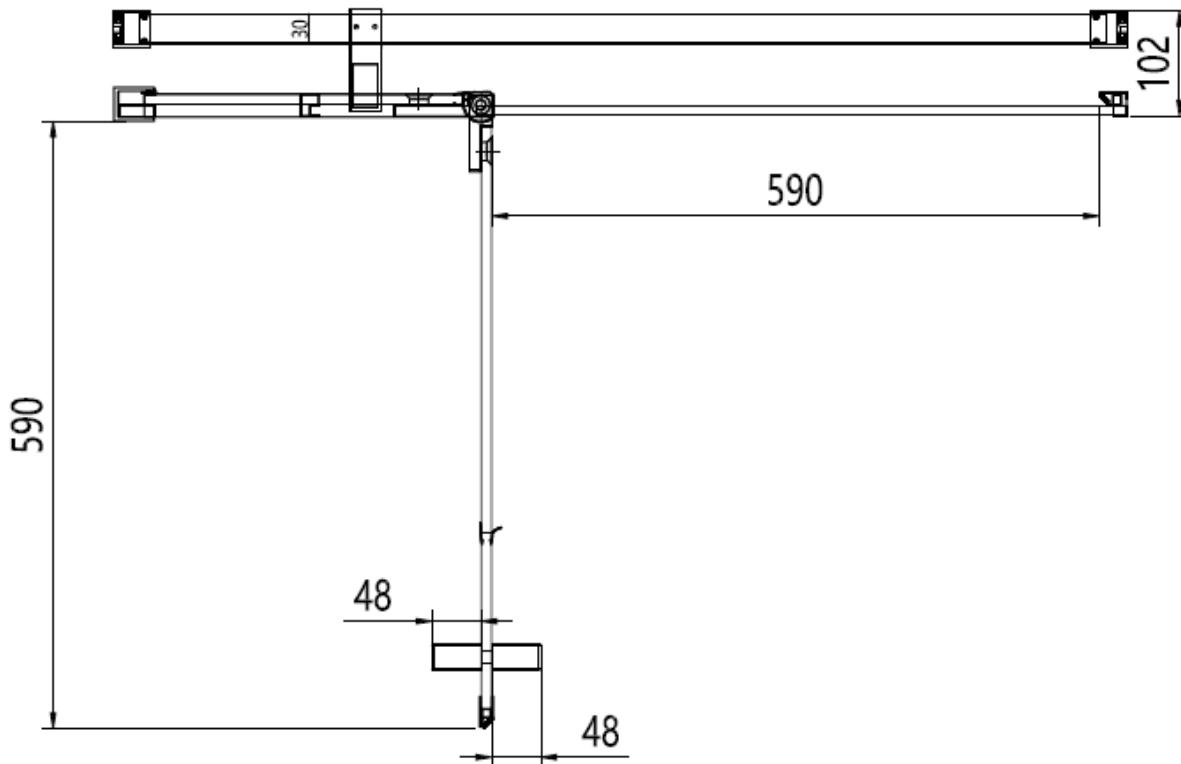

CODE	PIVOT DOOR WITH IN LINE	ADJUSTMENT	DOOR OPENING	Width	Height
	COLOUR	mm	mm	mm	mm
OXPDFC1000	Brushed Brass	960-985	600	800	2000
OXPDSC1000	Polished Stainless Steel	960-985	600	800	2000
OXPDVC1000	Brushed Stainless Steel	960-985	600	800	2000