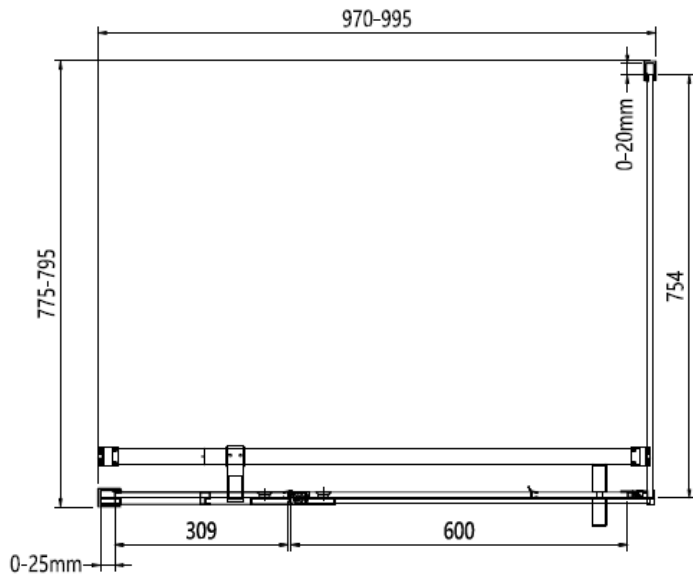

1000 mm door and 800 side panel

Left Hand