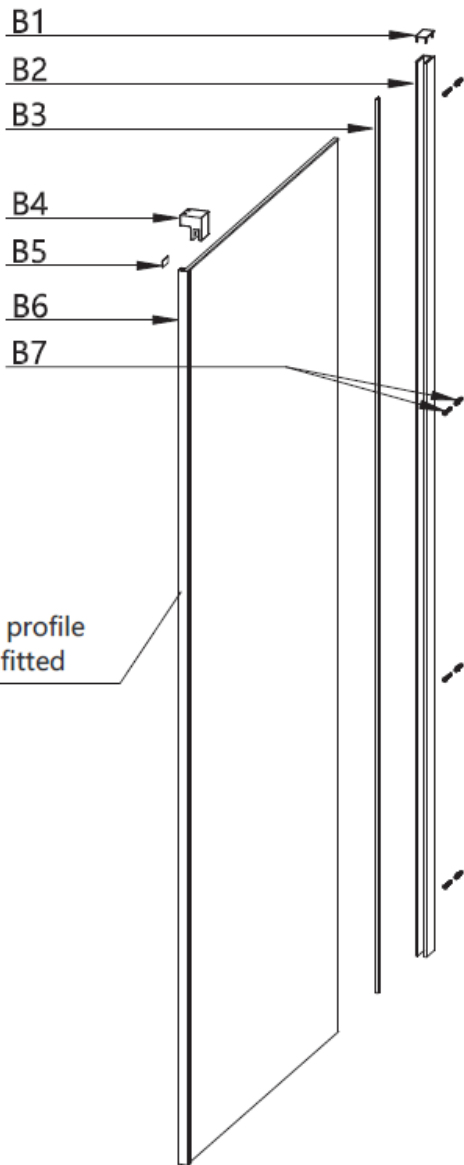

1400 mm door and 900 side panel

CODE	PIVOT DOOR WITH IN LINE	ADJUSTMENT	DOOR OPENING	Width	Height
	COLOUR	mm	mm	mm	mm
OXPDFC1400	Brushed Brass	1360-1385	650	800	2000
OXPDSC1400	Polished Stainless Steel	1360-1385	650	800	2000
OXPDVC1400	Brushed Stainless Steel	1360-1385	650	800	2000

Optix 10 Side Panel Pivot & Inline

- | | | |
|----------------------|---|----------------------------------|
| B
1 |  | Wall profile cap
x1 |
| B
2 |  | Wall profile
x1 |
| B
3 |  | Wall profile seal
x1 |
| B
4 |  | Side panel glass clamp
x1 |
| B
5 |  | Glass clamp screw cover
x1 |
| B
6 |  | Side panel
x1 |
| B
7 |  | Wall plug and 4x35mm screw
x4 |