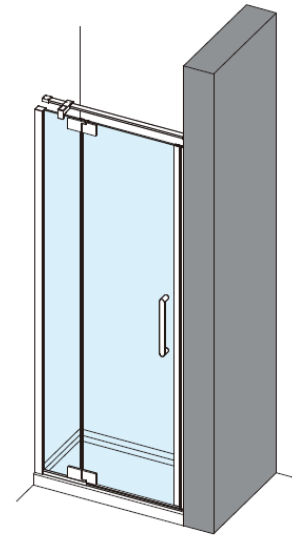

Optix 10 Side Panel Pivot & Inline

- | | | |
|----------------------|---|----------------------------------|
| B
1 |  | Wall profile cap
x1 |
| B
2 |  | Wall profile
x1 |
| B
3 |  | Wall profile seal
x1 |
| B
4 |  | Side panel glass clamp
x1 |
| B
5 |  | Glass clamp screw cover
x1 |
| B
6 |  | Side panel
x1 |
| B
7 |  | Wall plug and 4x35mm screw
x4 |

PIVOT DOOR WITH IN LINE PANEL

Left Hand

Right Hand

Toughened Glass
Strong and safe

Protective Finish
Easy to clean

Lifetime Guarantee
Peace of mind

Brushed Brass

Polished Stainless