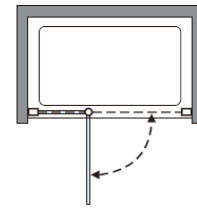

OPTIX 10
PIVOT DOOR WITH IN LINE PANEL

Right Hand

Toughened Glass
Strong and safe

Protective Finish
Easy to clean

Lifetime Guarantee
Peace of mind