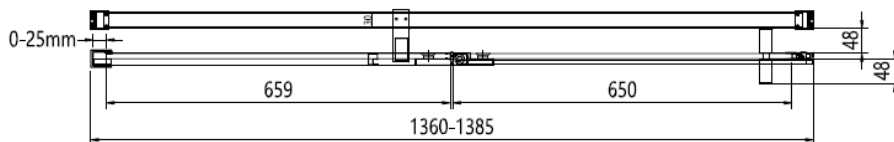

Toughened Glass
Strong and safe

Protective Finish
Easy to clean

Lifetime Guarantee
Peace of mind