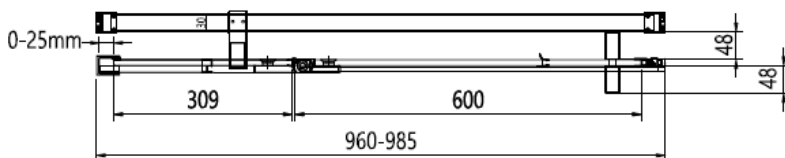

Toughened Glass
Strong and safe

Protective Finish
Easy to clean

Lifetime Guarantee
Peace of mind