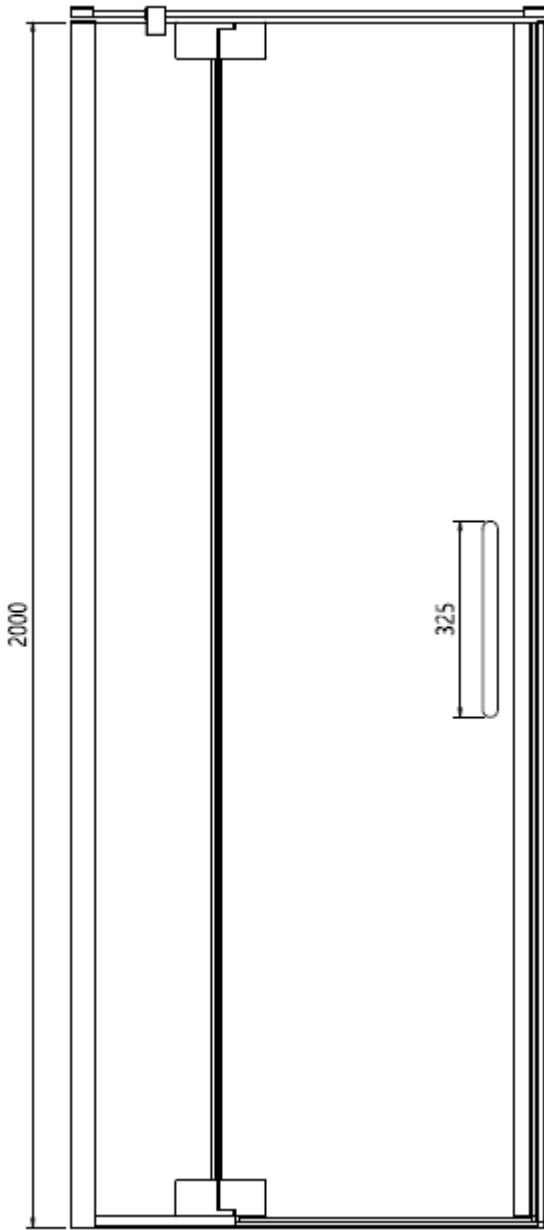

Measurements in millimetres mm

Information updated February 2021

Tel 0345 873 8840

crosswater™

OPTIX 10

PIVOT DOOR WITH IN LINE PANEL

Left Hand