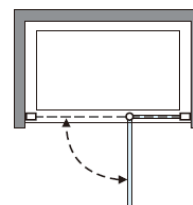

Toughened Glass
Strong and safe

Protective Finish
Easy to clean

Lifetime Guarantee
Peace of mind