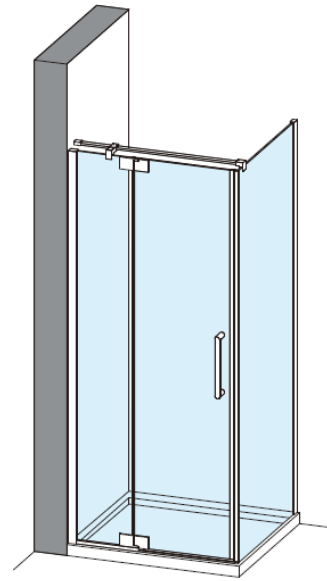

1000 mm door and 800 side panel

Left Hand