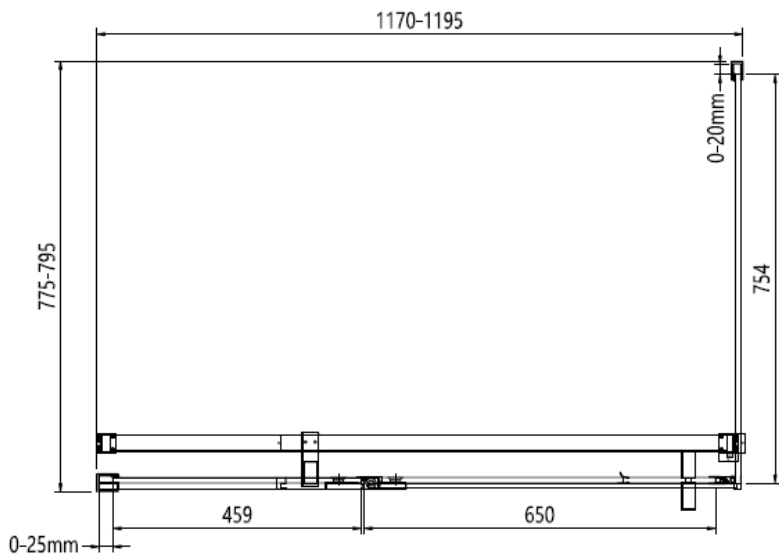

1400 mm door and 800 side panel