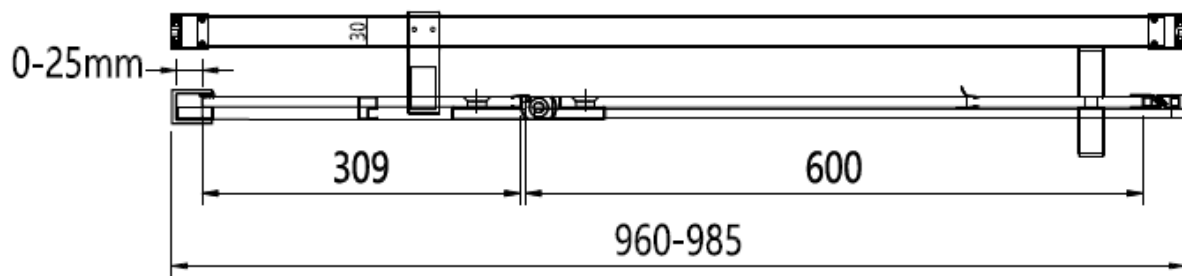

Lifetime Guarantee
Peace of mind

Brushed Brass

Polished Stainless

Brushed Stainless

CODE	PIVOT DOOR WITH IN LINE	ADJUSTMENT	DOOR OPENING	Width	Height
	COLOUR	mm	mm	mm	mm
OXPDFC1000	Brushed Brass	960-985	600	800	2000
OXPDSC1000	Polished Stainless Steel	960-985	600	800	2000
OXPDVC1000	Brushed Stainless Steel	960-985	600	800	2000