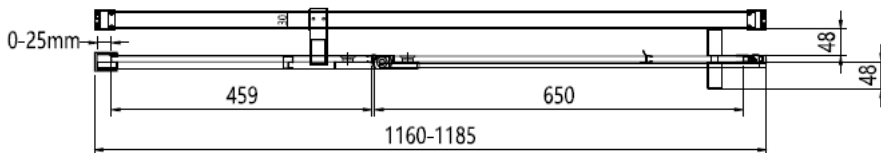

Toughened Glass
Strong and safe

Protective Finish
Easy to clean

Lifetime Guarantee
Peace of mind