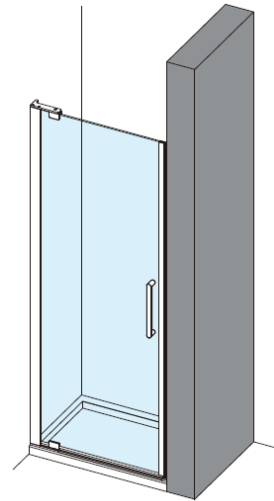

Measurements in millimetres mm

Information updated February 2021

Tel 0345 873 8840

crosswater[™]

OPTIX 10 PIVOT DOOR

Left Hand

Right Hand

Toughened Glass
Strong and safe

Protective Finish
Easy to clean

Lifetime Guarantee
Peace of mind

Brushed Brass

Polished Stainless

Brushed Stainless

CODE	PIVOT DOOR	ADJUSTMENT	DOOR OPENING	Width	Height
	COLOUR	mm	mm	mm	mm
OXWPFC0800	Brushed Brass	760-785	600	800	2000
OXWPSC0800	Polished Stainless Steel	760-785	600	800	2000
OXWPVC0800	Brushed Stainless Steel	760-785	600	800	2000

800 mm door and 800 side panel

Left Hand

800 mm door and 900 side panel

Right Hand

Toughened Glass
Strong and safe

Protective Finish
Easy to clean

Lifetime Guarantee
Peace of mind

800 mm door and 800 side panel

Optix 10 Pivot Door

A 1 Wall plug and 4x35mm screw 2+2

A 9 Bottom seal x1

A 17 Handle x1

A 2 Hex screw x4

A 10 Bottom pivot and cover plate x1

A 18 Magnetic profile cap x1

A 3 Pivot seat
Top (Left hand shown)
Bottom