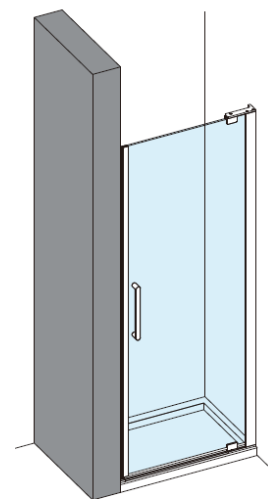

Optix 10 Pivot Door

A 1 Wall plug and 4x35mm screw 2+2

A 9 Bottom seal x1

A 17 Handle x1

A 2 Hex screw x4

A 10 Bottom pivot and cover plate x1

A 18 Magnetic profile cap x1

A 3 Pivot seat
Top (Left hand shown)
Bottom

A 6 Long water seal x1

A 14 Bottom profile x1

A 7 Moving panel x1

A 15 Magnetic closing profile x1

A 8 Wall plug and 4x35mm screw 8+8

A 16 Magnetic seal x1

Optix 10 Side Panel for Pivot Door

Toughened Glass
Strong and safe

Protective Finish
Easy to clean

Lifetime Guarantee
Peace of mind

Measurements in millimetres mm

Information updated February 2021

Tel 0345 873 8840

crosswater[™]

OPTIX 10 PIVOT DOOR

Left Hand