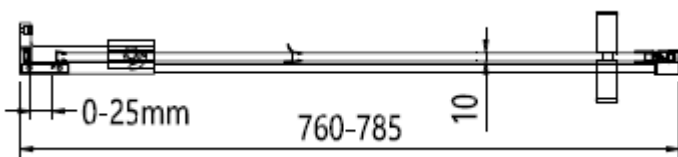

Measurements in millimetres mm

Information updated February 2021

Tel 0345 873 8840

crosswater[™]

OPTIX 10 PIVOT DOOR

Left Hand

Right Hand

Toughened Glass
Strong and safe

Protective Finish
Easy to clean

Lifetime Guarantee
Peace of mind

Brushed Brass

Polished Stainless

Brushed Stainless

CODE	PIVOT DOOR	ADJUSTMENT	DOOR OPENING	Width	Height
	COLOUR	mm	mm	mm	mm
OXWPFC0800	Brushed Brass	760-785	600	800	2000
OXWPSC0800	Polished Stainless Steel	760-785	600	800	2000
OXWPVC0800	Brushed Stainless Steel	760-785	600	800	2000

800 mm door and 900 side panel

Brushed Brass

Polished Stainless

Brushed Stainless

CODE	PIVOT DOOR	ADJUSTMENT	DOOR OPENING	Width	Height
	COLOUR	mm	mm	mm	mm
OXWPFC0800	Brushed Brass	760-785	600	800	2000
OXWPSC0800	Polished Stainless Steel	760-785	600	800	2000
OXWPVC0800	Brushed Stainless Steel	760-785	600	800	2000