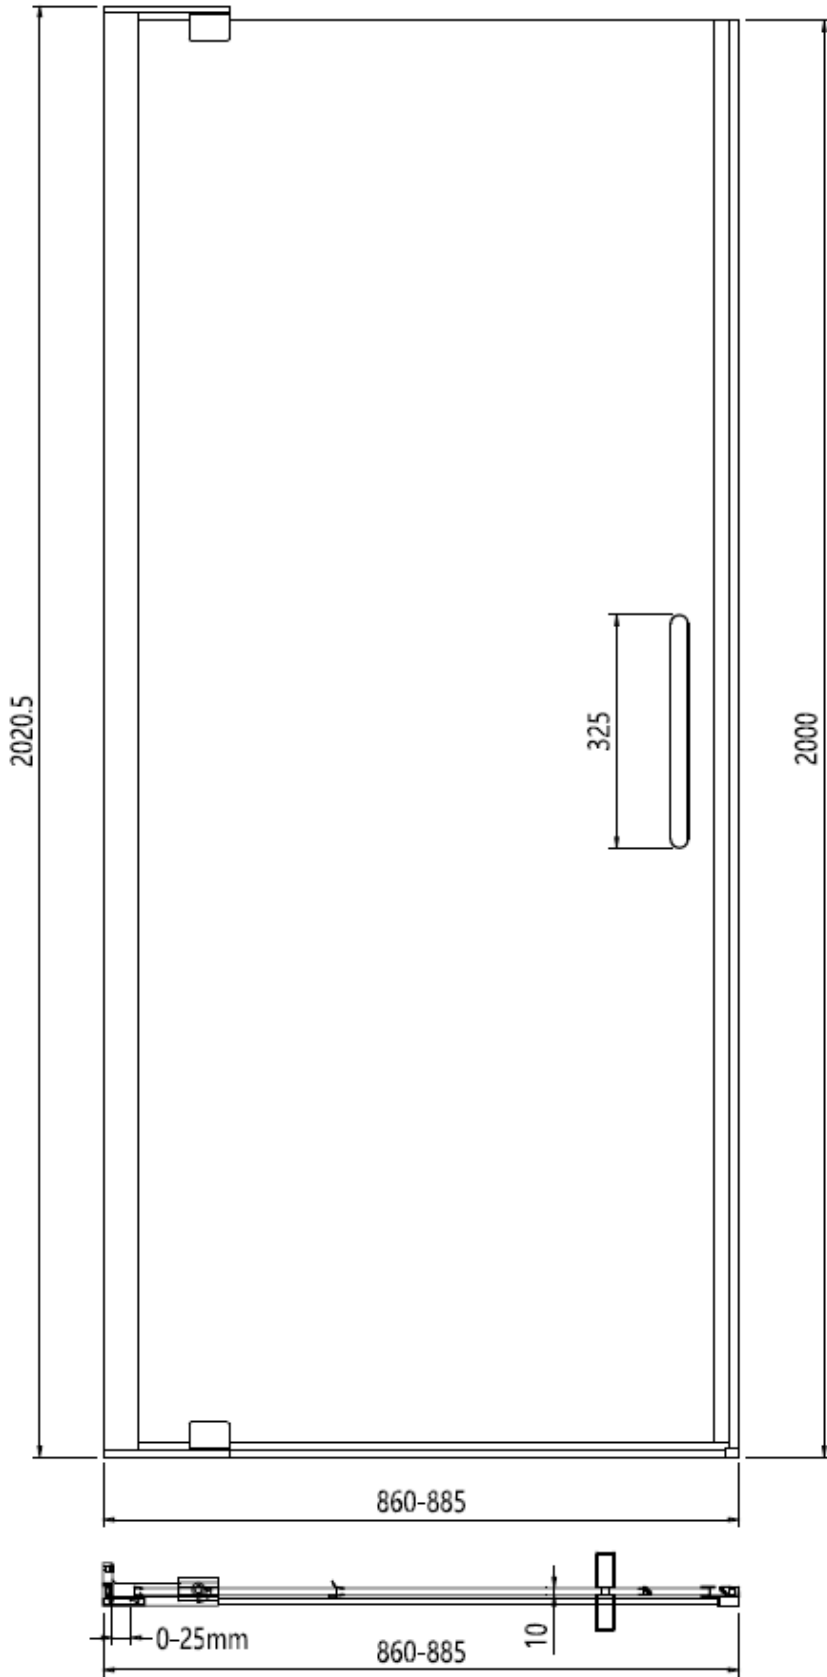

Optix 10 Pivot Door

A 1 Wall plug and 4x35mm screw 2+2

A 9 Bottom seal x1

A 17 Handle x1

A 2 Hex screw x4

A 10 Bottom pivot and cover plate x1

A 18 Magnetic profile cap x1

A 3 Pivot seat
Top (Left hand shown)
Bottom

Protective Finish
Easy to clean

Lifetime Guarantee
Peace of mind

Measurements in millimetres mm

Information updated February 2021

Tel 0345 873 8840

crosswater[™]

OPTIX 10 PIVOT DOOR

Left Hand