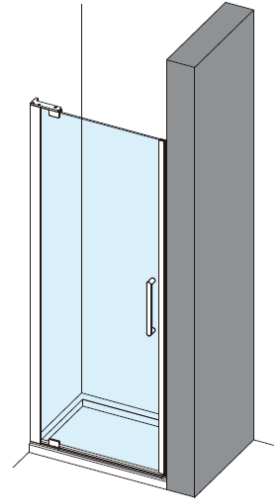

A 6 Long water seal x1

A 14 Bottom profile x1

A 7 Moving panel x1

A 15 Magnetic closing profile x1

A 8 Wall plug and 4x35mm screw 8+8

A 16 Magnetic seal x1

Optix 10 Side Panel for Pivot Door

Toughened Glass
Strong and safe

Protective Finish
Easy to clean

Lifetime Guarantee
Peace of mind

Measurements in millimetres mm

Information updated February 2021

Tel 0345 873 8840

crosswater[™]

OPTIX 10 PIVOT DOOR

Left Hand