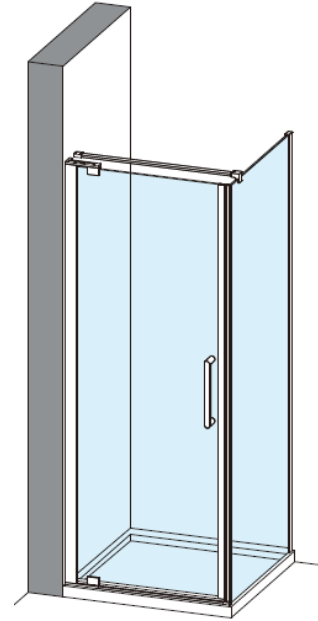

Optix 10 Pivot Door

A 1 Wall plug and 4x35mm screw 2+2

A 9 Bottom seal x1

A 17 Handle x1

A 2 Hex screw x4

A 10 Bottom pivot and cover plate x1

A 18 Magnetic profile cap x1

A 3 Pivot seat
Top (Left hand shown)
Bottom

A 6 Long water seal x1

A 14 Bottom profile x1

A 7 Moving panel x1

A 15 Magnetic closing profile x1

A 8 Wall plug and 4x35mm screw 8+8

A 16 Magnetic seal x1

Optix 10 Side Panel for Pivot Door

Toughened Glass
Strong and safe

Right Hand

Toughened Glass
Strong and safe

Protective Finish
Easy to clean

Lifetime Guarantee
Peace of mind

Brushed Brass

Polished Stainless

Brushed Stainless

CODE	PIVOT DOOR	ADJUSTMENT	DOOR OPENING	Width	Height
	COLOUR	mm	mm	mm	mm
OXWPFC0900	Brushed Brass	860-885	800	800	2000
OXWPSC0900	Polished Stainless Steel	860-885	800	800	2000
OXWPVC0900	Brushed Stainless Steel	860-885	800	800	2000

900 mm door and 800 side panel

Left Hand

900 mm door and 900 side panel

Right Hand

Toughened Glass
Strong and safe

Protective Finish
Easy to clean

Lifetime Guarantee
Peace of mind

800 mm door and 800 side panel