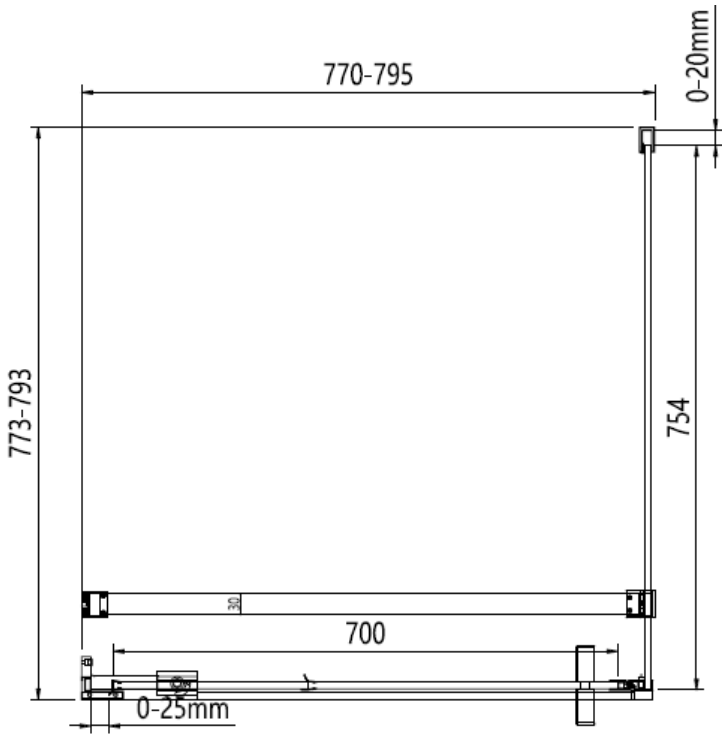

900 mm door and 800 side panel

Left Hand

900 mm door and 900 side panel

Right Hand

Toughened Glass
Strong and safe

Protective Finish
Easy to clean

Lifetime Guarantee
Peace of mind

800 mm door and 800 side panel

800 mm door and 900 side panel

Brushed Brass

Polished Stainless

Brushed Stainless

CODE	PIVOT DOOR	ADJUSTMENT	DOOR OPENING	Width	Height
	COLOUR	mm	mm	mm	mm

OXWPFC0900	Brushed Brass	860-885	800	800	2000
OXWPSC0900	Polished Stainless Steel	860-885	800	800	2000
OXWPVC0900	Brushed Stainless Steel	860-885	800	800	2000