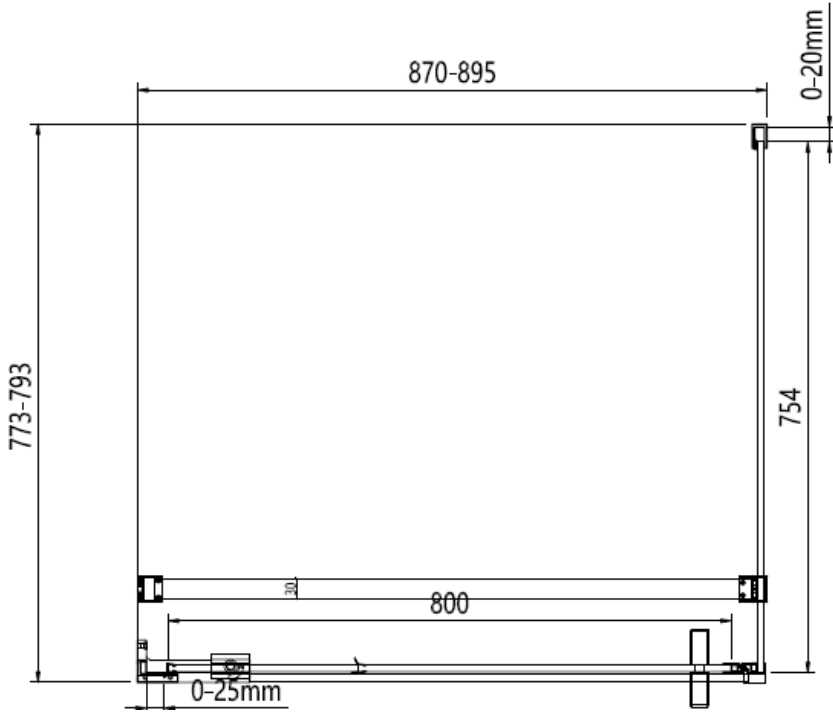

900 mm door and 800 side panel

Left Hand