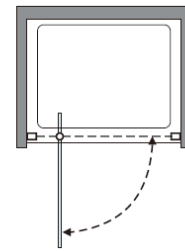

A 6 Long water seal x1

A 14 Bottom profile x1

A 7 Moving panel x1

A 15 Magnetic closing profile x1

A 8 Wall plug and 4x35mm screw 8+8

A 16 Magnetic seal x1

Optix 10 Side Panel for Pivot Door

Toughened Glass
Strong and safe

Protective Finish
Easy to clean

Lifetime Guarantee
Peace of mind

Measurements in millimetres mm

Information updated February 2021

Tel 0345 873 8840

crosswater[™]

OPTIX 10 PIVOT DOOR

Left Hand

Right Hand

Toughened Glass
Strong and safe

Protective Finish
Easy to clean

Lifetime Guarantee
Peace of mind

Brushed Brass

Polished Stainless

Brushed Stainless

CODE	PIVOT DOOR	ADJUSTMENT	DOOR OPENING	Width	Height
	COLOUR	mm	mm	mm	mm
OXWPFC0900	Brushed Brass	860-885	800	800	2000
OXWPSC0900	Polished Stainless Steel	860-885	800	800	2000
OXWPVC0900	Brushed Stainless Steel	860-885	800	800	2000