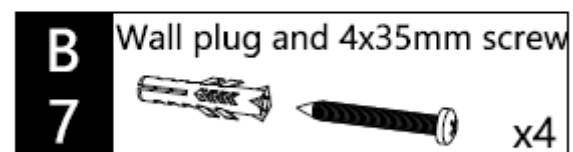

A 6 Long water seal x1

A 14 Bottom profile x1

A 7 Moving panel x1

A 15 Magnetic closing profile x1

A 8 Wall plug and 4x35mm screw 8+8

A 16 Magnetic seal x1

Optix 10 Side Panel for Pivot Door

Toughened Glass
Strong and safe