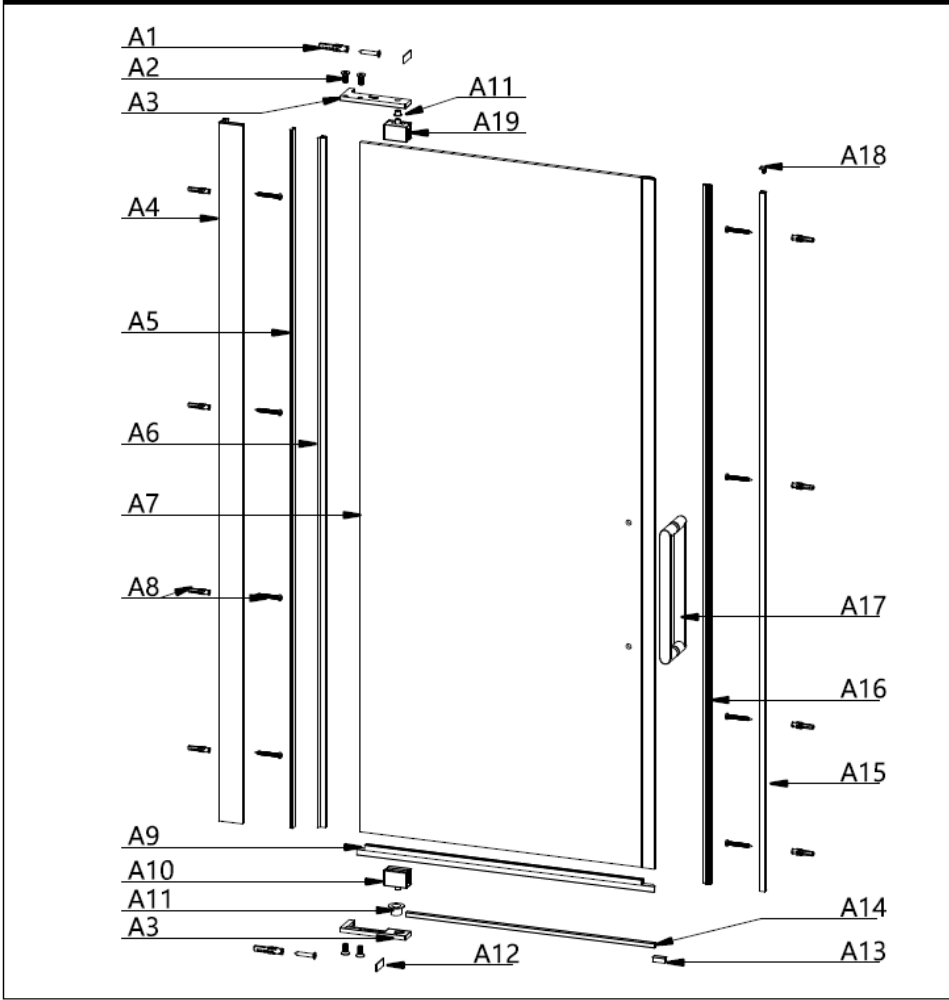

800 mm door and 900 side panel

Brushed Brass

Polished Stainless

Brushed Stainless

CODE	PIVOT DOOR	ADJUSTMENT	DOOR OPENING	Width	Height
	COLOUR	mm	mm	mm	mm

OXWPFC0900	Brushed Brass	860-885	800	800	2000
OXWPSC0900	Polished Stainless Steel	860-885	800	800	2000
OXWPVC0900	Brushed Stainless Steel	860-885	800	800	2000

CODE	PIVOT DOOR SIDE PANEL	ADJUSTMENT	DOOR OPENING	Width	Height
	COLOUR	mm	mm	mm	mm

OXWPSPFC0800	Brushed Brass	775-795	NA	800	2000
OXWPSPSC0800	Polished Stainless Steel	775-795	NA	800	2000
OXWPSPVC0800	Brushed Stainless Steel	775-795	NA	800	2000
OXWPSPFC0900	Brushed Brass	875-895	NA	900	2000
OXWPSPSC0900	Polished Stainless Steel	875-895	NA	900	2000
OXWPSPVC0900	Brushed Stainless Steel	875-895	NA	900	2000

Optix 10 Pivot Door

A 1 Wall plug and 4x35mm screw 2+2

A 9 Bottom seal x1

A 17 Handle x1

A 2 Hex screw x4

A 10 Bottom pivot and cover plate x1

A 18 Magnetic profile cap x1

A 3 Pivot seat
Top (Left hand shown)
Bottom