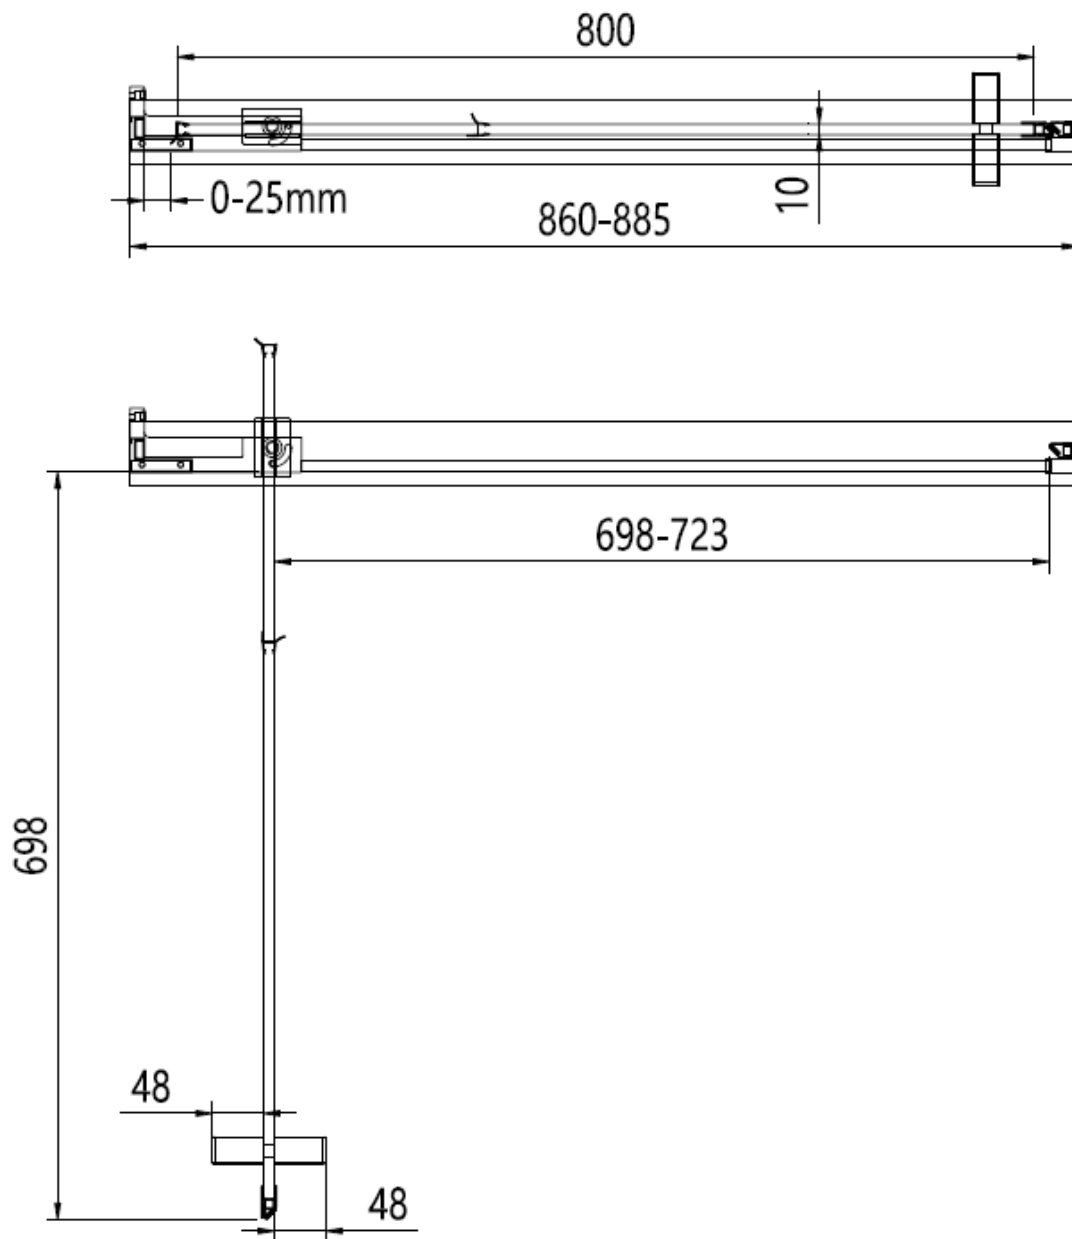

CODE	PIVOT DOOR	ADJUSTMENT	DOOR OPENING	Width	Height
	COLOUR	mm	mm	mm	mm
OXWPFC0900	Brushed Brass	860-885	800	800	2000
OXWPSC0900	Polished Stainless Steel	860-885	800	800	2000
OXWPVC0900	Brushed Stainless Steel	860-885	800	800	2000