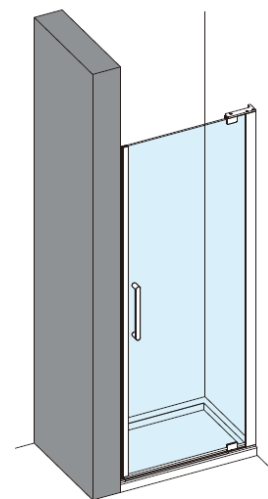

Measurements in millimetres mm

Information updated February 2021

Tel 0345 873 8840

crosswater[™]

OPTIX 10 PIVOT DOOR

Left Hand

Right Hand

Toughened Glass
Strong and safe

Protective Finish
Easy to clean

Lifetime Guarantee
Peace of mind

Brushed Brass

Polished Stainless

Brushed Stainless

CODE	PIVOT DOOR	ADJUSTMENT	DOOR OPENING	Width	Height
	COLOUR	mm	mm	mm	mm
OXWPFC0800	Brushed Brass	760-785	600	800	2000
OXWPSC0800	Polished Stainless Steel	760-785	600	800	2000
OXWPVC0800	Brushed Stainless Steel	760-785	600	800	2000

800 mm door and 800 side panel

Left Hand

800 mm door and 900 side panel

Right Hand

Toughened Glass
Strong and safe

Protective Finish
Easy to clean

Lifetime Guarantee
Peace of mind

800 mm door and 800 side panel

Optix 10 Pivot Door

A 1 Wall plug and 4x35mm screw 2+2

A 9 Bottom seal x1

A 17 Handle x1

A 2 Hex screw x4

A 10 Bottom pivot and cover plate x1

A 18 Magnetic profile cap x1

A 3 Pivot seat
Top (Left hand shown)
Bottom