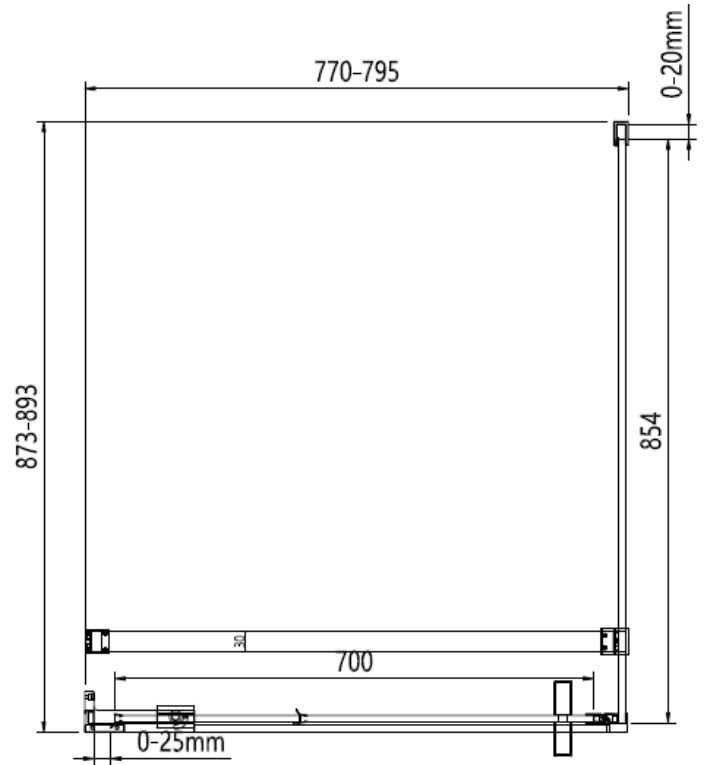

Measurements in millimetres mm

Information updated February 2021

Tel 0345 873 8840

crosswater[™]

OPTIX 10 PIVOT DOOR

Left Hand

Right Hand

Toughened Glass
Strong and safe

800 mm door and 800 side panel

Left Hand

800 mm door and 900 side panel

Right Hand

Toughened Glass
Strong and safe

Protective Finish
Easy to clean

Lifetime Guarantee
Peace of mind

800 mm door and 800 side panel

800 mm door and 900 side panel

Brushed Brass

Polished Stainless

Brushed Stainless

CODE	PIVOT DOOR	ADJUSTMENT	DOOR OPENING	Width	Height
	COLOUR	mm	mm	mm	mm
OXWPFC0800	Brushed Brass	760-785	600	800	2000
OXWPSC0800	Polished Stainless Steel	760-785	600	800	2000
OXWPVC0800	Brushed Stainless Steel	760-785	600	800	2000