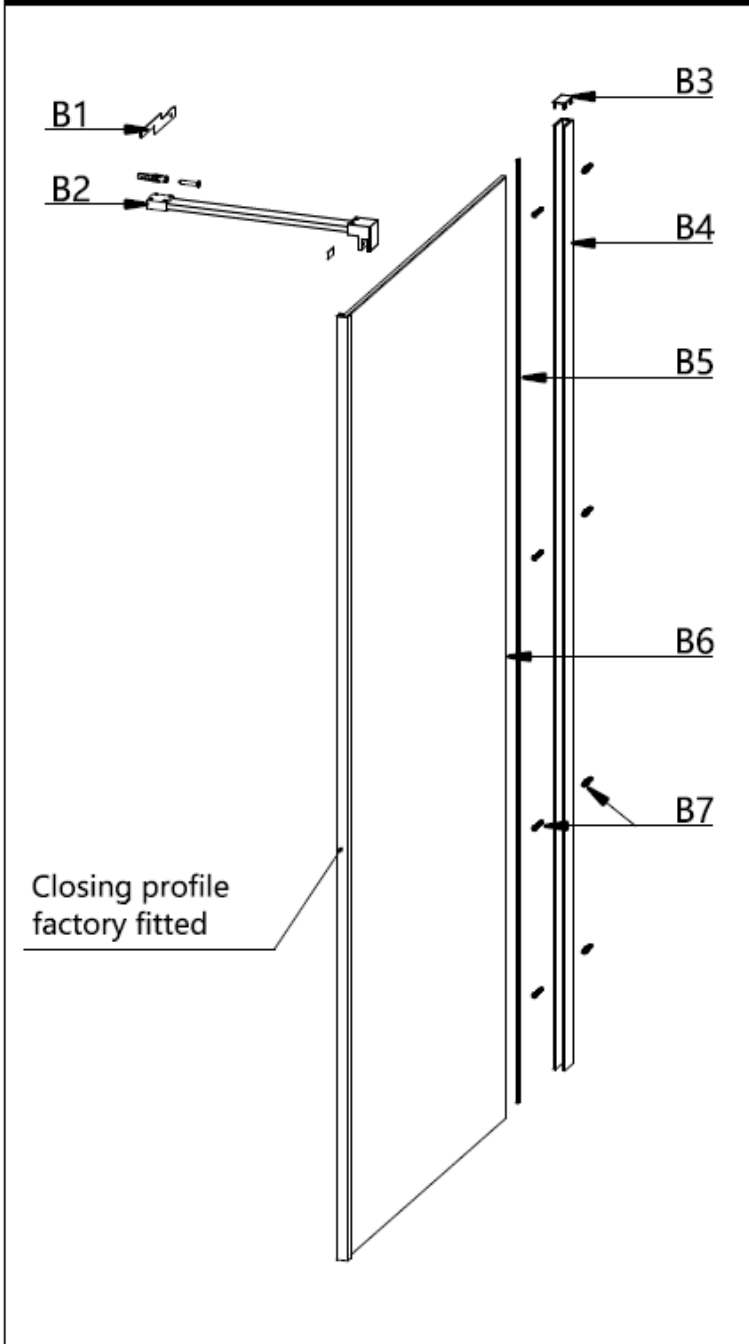

Optix 10 Pivot Door

A 1 Wall plug and 4x35mm screw 2+2

A 9 Bottom seal x1

A 17 Handle x1

A 2 Hex screw x4

A 10 Bottom pivot and cover plate x1

A 18 Magnetic profile cap x1

A 3 Pivot seat
Top (Left hand shown)
Bottom

A 6 Long water seal x1

A 14 Bottom profile x1

A 7 Moving panel x1

A 15 Magnetic closing profile x1

A 8 Wall plug and 4x35mm screw 8+8

A 16 Magnetic seal x1

Optix 10 Side Panel for Pivot Door

Toughened Glass
Strong and safe

Protective Finish
Easy to clean

Lifetime Guarantee
Peace of mind

Measurements in millimetres mm

Information updated February 2021

Tel 0345 873 8840

crosswater[™]

OPTIX 10 PIVOT DOOR

Left Hand