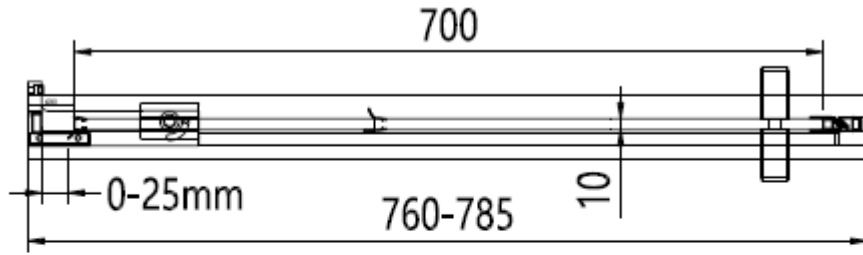

Measurements in millimetres mm

Information updated February 2021

Tel 0345 873 8840

crosswater[™]

OPTIX 10 PIVOT DOOR

Left Hand

Right Hand

Toughened Glass
Strong and safe

Protective Finish
Easy to clean

Lifetime Guarantee
Peace of mind

Brushed Brass

Polished Stainless

Brushed Stainless

CODE	PIVOT DOOR	ADJUSTMENT	DOOR OPENING	Width	Height
	COLOUR	mm	mm	mm	mm
OXWPFC0800	Brushed Brass	760-785	600	800	2000
OXWPSC0800	Polished Stainless Steel	760-785	600	800	2000
OXWPVC0800	Brushed Stainless Steel	760-785	600	800	2000

800 mm door and 900 side panel

Brushed Brass

Polished Stainless

Brushed Stainless

CODE	PIVOT DOOR	ADJUSTMENT	DOOR OPENING	Width	Height
	COLOUR	mm	mm	mm	mm
OXWPFC0800	Brushed Brass	760-785	600	800	2000
OXWPSC0800	Polished Stainless Steel	760-785	600	800	2000
OXWPVC0800	Brushed Stainless Steel	760-785	600	800	2000