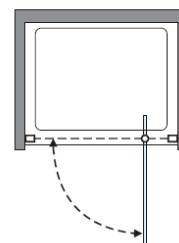

A 6 Long water seal x1

A 14 Bottom profile x1

A 7 Moving panel x1

A 15 Magnetic closing profile x1

A 8 Wall plug and 4x35mm screw 8+8

A 16 Magnetic seal x1

Optix 10 Side Panel for Pivot Door

Toughened Glass
Strong and safe

Protective Finish
Easy to clean

Lifetime Guarantee
Peace of mind

Measurements in millimetres mm

Information updated February 2021

Tel 0345 873 8840

crosswater[™]

OPTIX 10 PIVOT DOOR

Left Hand

Right Hand

Toughened Glass
Strong and safe

Protective Finish
Easy to clean

Lifetime Guarantee
Peace of mind

Brushed Brass

Polished Stainless

Brushed Stainless

CODE	PIVOT DOOR	ADJUSTMENT	DOOR OPENING	Width	Height
	COLOUR	mm	mm	mm	mm
OXWPFC0900	Brushed Brass	860-885	800	800	2000
OXWPSC0900	Polished Stainless Steel	860-885	800	800	2000
OXWPVC0900	Brushed Stainless Steel	860-885	800	800	2000