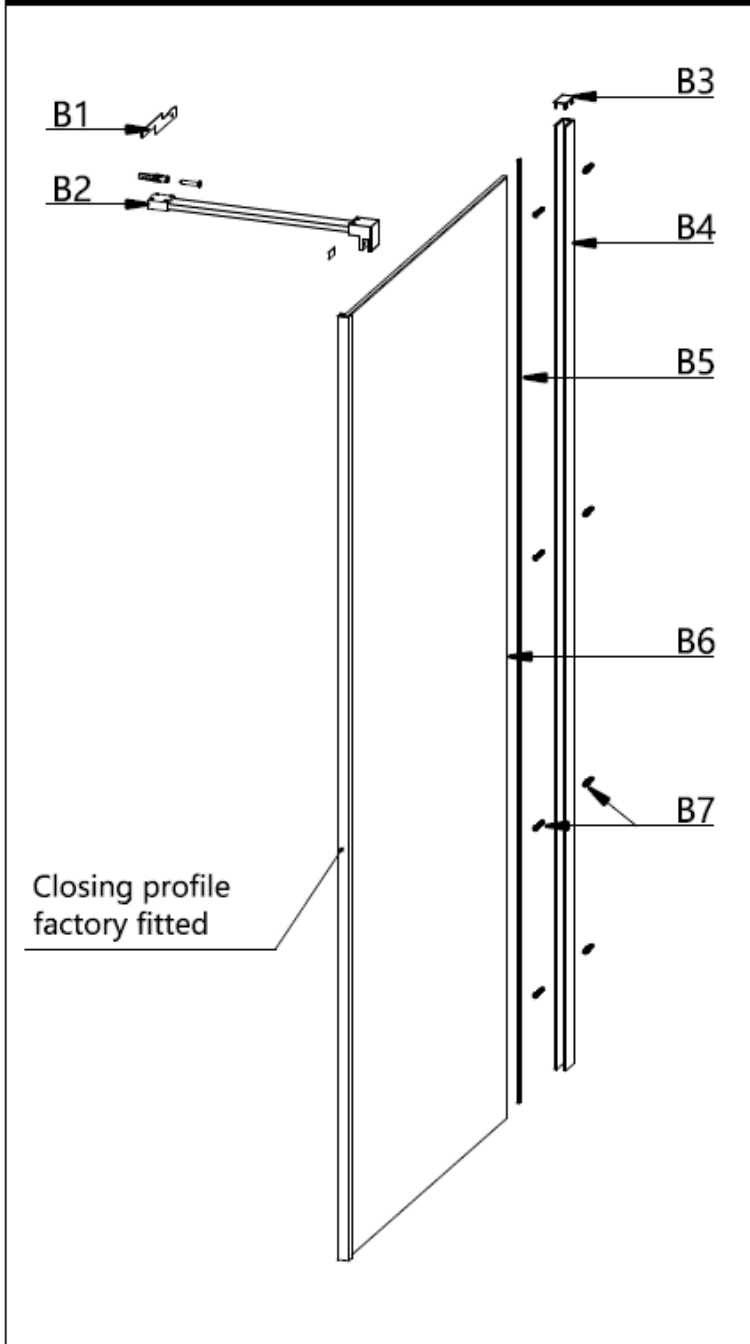

Optix 10 Pivot Door

A 1 Wall plug and 4x35mm screw 2+2

A 9 Bottom seal x1

A 17 Handle x1

A 2 Hex screw x4

A 10 Bottom pivot and cover plate x1

A 18 Magnetic profile cap x1

A 3 Pivot seat
Top (Left hand shown)
Bottom

A 11 Pivot washer x2

A 19 Top pivot and cover plate x1

A 4 Wall profile x1

A 12 Pivot seat screw cap x2

A 20 Spacer x2

A 5 Wall profile cover x1

A 13 Bottom profile cap x1

A 21 Allen Key
6mm 3mm 2.5mm

A 6 Long water seal x1

A 14 Bottom profile x1

A 7 Moving panel x1

A 15 Magnetic closing profile x1

A 8 Wall plug and 4x35mm screw 8+8

A 16 Magnetic seal x1

Optix 10 Side Panel for Pivot Door

Toughened Glass
Strong and safe