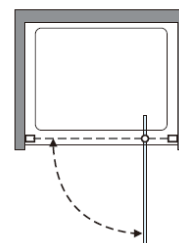

Measurements in millimetres mm

Information updated February 2021

Tel 0345 873 8840

crosswater[™]

OPTIX 10 PIVOT DOOR

Left Hand

Right Hand

Toughened Glass
Strong and safe

Protective Finish
Easy to clean

Lifetime Guarantee
Peace of mind

Brushed Brass

Polished Stainless

Brushed Stainless

CODE	PIVOT DOOR	ADJUSTMENT	DOOR OPENING	Width	Height
	COLOUR	mm	mm	mm	mm
OXWPFC0800	Brushed Brass	760-785	600	800	2000
OXWPSC0800	Polished Stainless Steel	760-785	600	800	2000
OXWPVC0800	Brushed Stainless Steel	760-785	600	800	2000