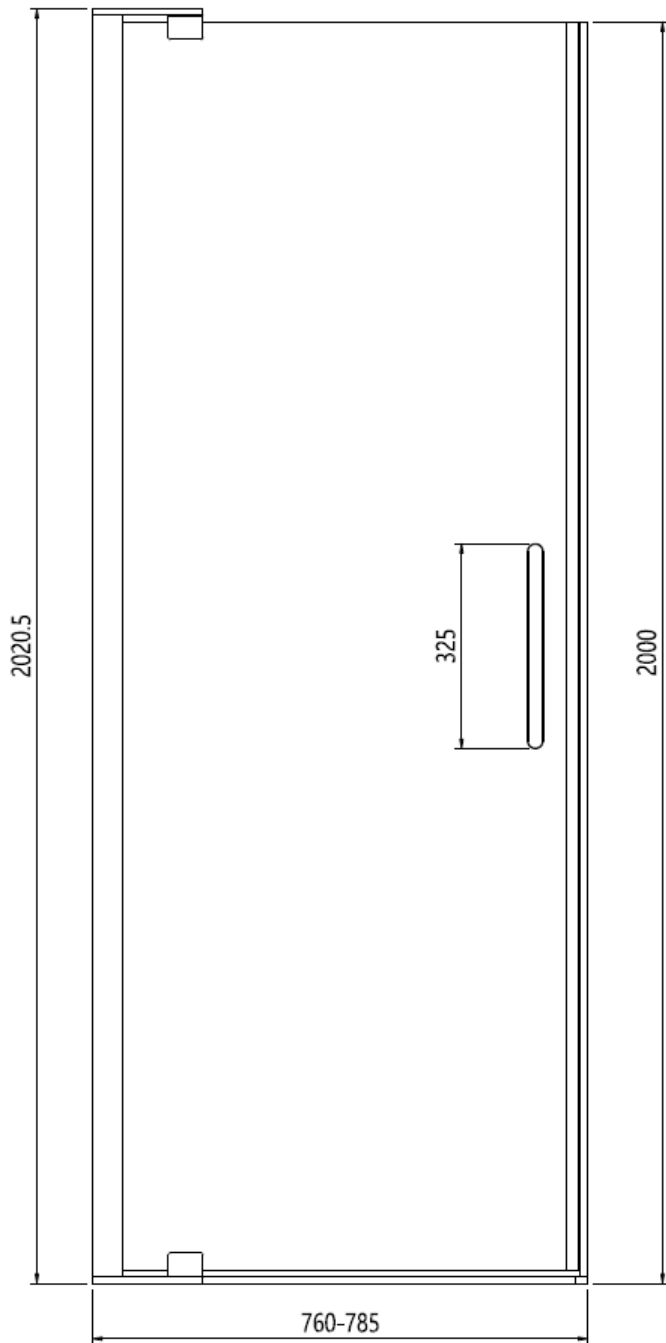

Measurements in millimetres mm

Information updated February 2021

Tel 0345 873 8840

crosswater[™]

OPTIX 10 PIVOT DOOR

Left Hand

Right Hand

Toughened Glass
Strong and safe

800 mm door and 800 side panel

Left Hand

800 mm door and 900 side panel

Right Hand

Toughened Glass
Strong and safe

Protective Finish
Easy to clean

Lifetime Guarantee
Peace of mind

800 mm door and 800 side panel

800 mm door and 900 side panel

Brushed Brass

Polished Stainless

Brushed Stainless

CODE	PIVOT DOOR	ADJUSTMENT	DOOR OPENING	Width	Height
	COLOUR	mm	mm	mm	mm
OXWPFC0800	Brushed Brass	760-785	600	800	2000
OXWPSC0800	Polished Stainless Steel	760-785	600	800	2000
OXWPVC0800	Brushed Stainless Steel	760-785	600	800	2000

Optix 10 Pivot Door

A 1 Wall plug and 4x35mm screw 2+2

A 9 Bottom seal x1

A 17 Handle x1

A 2 Hex screw x4

A 10 Bottom pivot and cover plate x1

A 18 Magnetic profile cap x1

A 3 Pivot seat
Top (Left hand shown)
Bottom