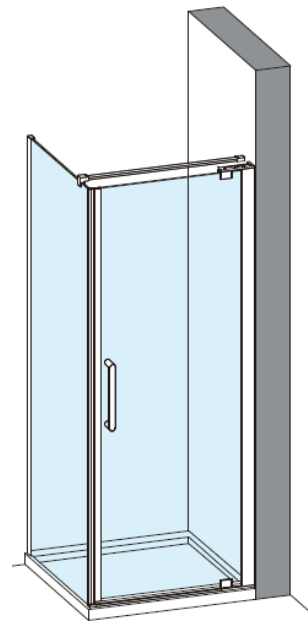

Optix 10 Pivot Door

A 1 Wall plug and 4x35mm screw 2+2

A 9 Bottom seal x1

A 17 Handle x1

A 2 Hex screw x4

A 10 Bottom pivot and cover plate x1

A 18 Magnetic profile cap x1

A 3 Pivot seat
Top (Left hand shown)
Bottom

A 6 Long water seal x1

A 14 Bottom profile x1

A 7 Moving panel x1

A 15 Magnetic closing profile x1

A 8 Wall plug and 4x35mm screw 8+8

A 16 Magnetic seal x1

Optix 10 Side Panel for Pivot Door

Toughened Glass
Strong and safe

Right Hand

Toughened Glass
Strong and safe

Protective Finish
Easy to clean

Lifetime Guarantee
Peace of mind

Brushed Brass

Polished Stainless

Brushed Stainless

CODE	PIVOT DOOR	ADJUSTMENT	DOOR OPENING	Width	Height
	COLOUR	mm	mm	mm	mm
OXWPFC0900	Brushed Brass	860-885	800	800	2000
OXWPSC0900	Polished Stainless Steel	860-885	800	800	2000
OXWPVC0900	Brushed Stainless Steel	860-885	800	800	2000

900 mm door and 800 side panel

Left Hand

900 mm door and 900 side panel

Right Hand

Toughened Glass
Strong and safe

Protective Finish
Easy to clean

Lifetime Guarantee
Peace of mind

800 mm door and 800 side panel