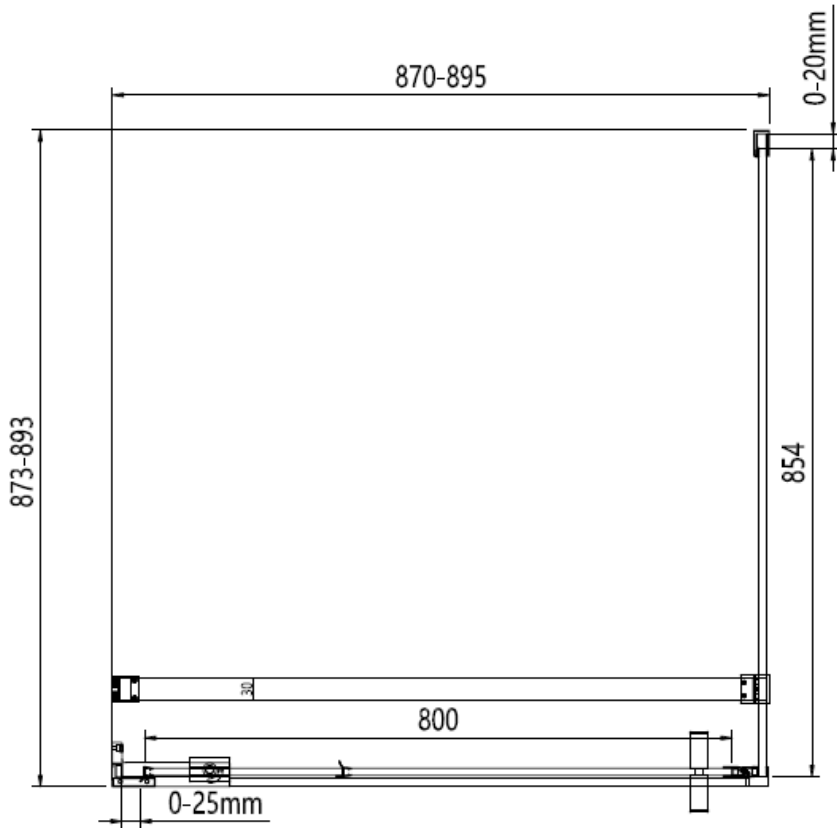

900 mm door and 900 side panel

Right Hand

Toughened Glass
Strong and safe

Protective Finish
Easy to clean

Lifetime Guarantee
Peace of mind