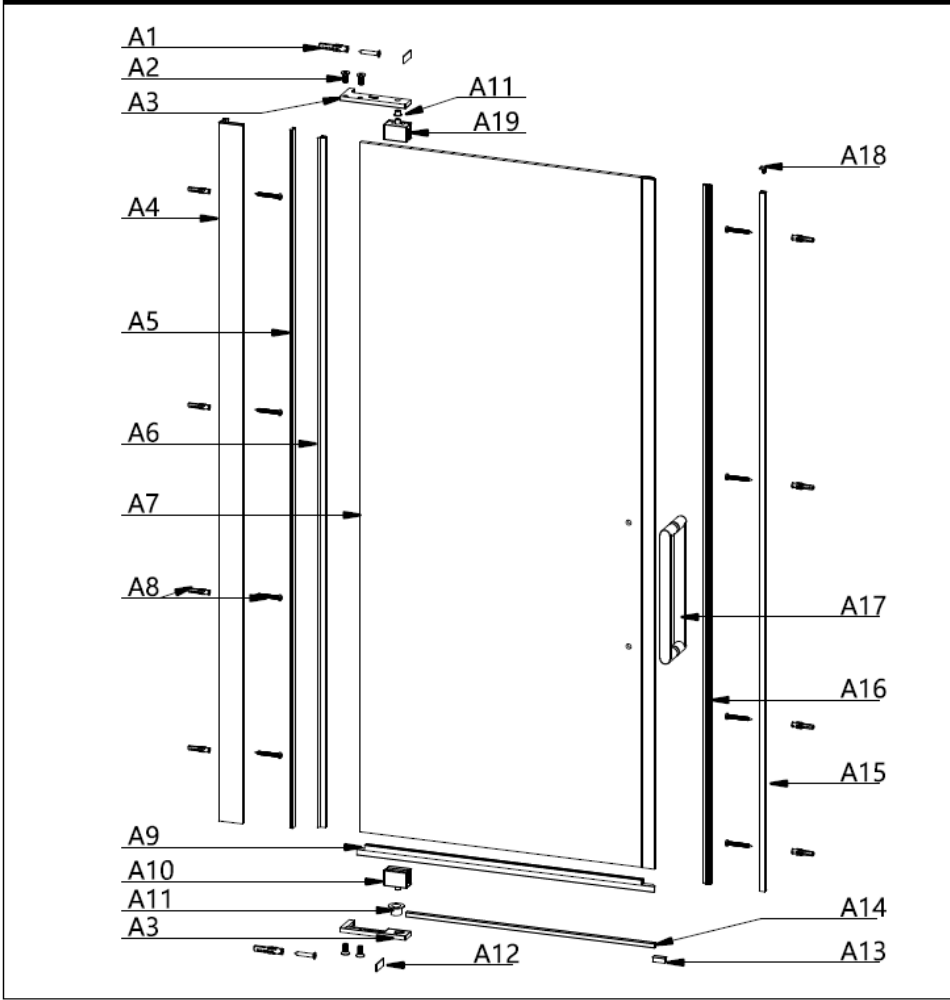

800 mm door and 900 side panel

Brushed Brass

Polished Stainless

Brushed Stainless

CODE	PIVOT DOOR	ADJUSTMENT	DOOR OPENING	Width	Height
	COLOUR	mm	mm	mm	mm
OXWPFC0800	Brushed Brass	760-785	600	800	2000
OXWPSC0800	Polished Stainless Steel	760-785	600	800	2000
OXWPVC0800	Brushed Stainless Steel	760-785	600	800	2000

Optix 10 Pivot Door

A 1 Wall plug and 4x35mm screw 2+2

A 9 Bottom seal x1

A 17 Handle x1

A 2 Hex screw x4

A 10 Bottom pivot and cover plate x1

A 18 Magnetic profile cap x1

A 3 Pivot seat
Top (Left hand shown)
Bottom