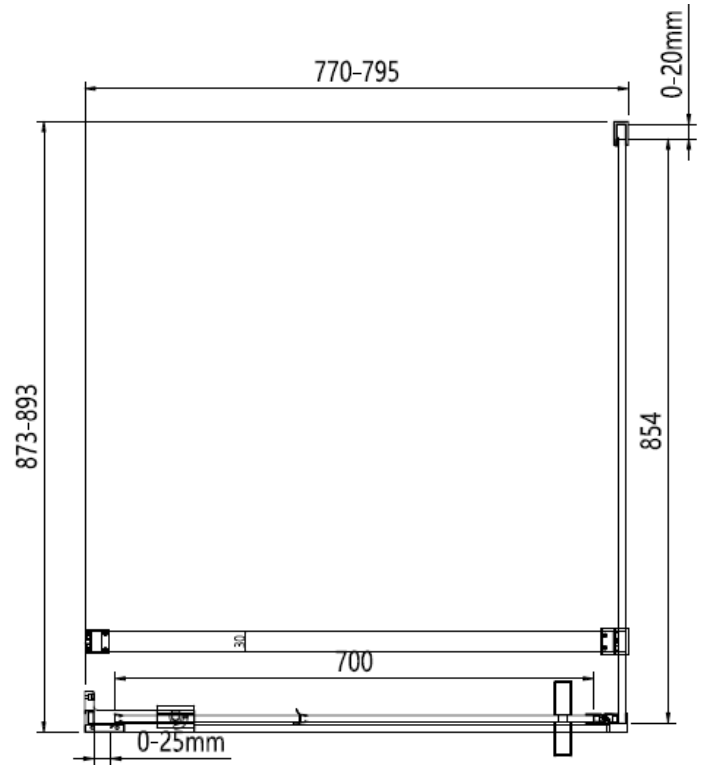

900 mm door and 800 side panel

Left Hand

900 mm door and 900 side panel

Right Hand

Toughened Glass
Strong and safe

Protective Finish
Easy to clean

Lifetime Guarantee
Peace of mind

800 mm door and 800 side panel

800 mm door and 900 side panel

Brushed Brass

Polished Stainless

Brushed Stainless

CODE	PIVOT DOOR	ADJUSTMENT	DOOR OPENING	Width	Height
	COLOUR	mm	mm	mm	mm

OXWPFC0900	Brushed Brass	860-885	800	800	2000
OXWPSC0900	Polished Stainless Steel	860-885	800	800	2000
OXWPVC0900	Brushed Stainless Steel	860-885	800	800	2000