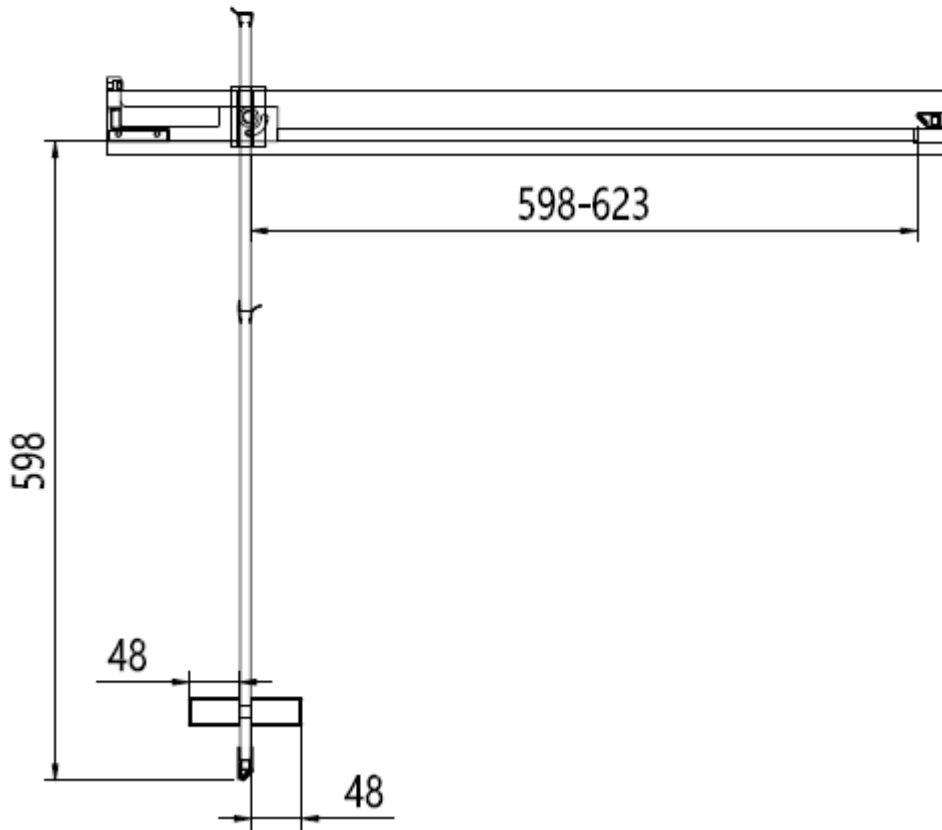

Measurements in millimetres mm

Information updated February 2021

Tel 0345 873 8840

crosswater[™]

OPTIX 10 PIVOT DOOR

Left Hand

Right Hand

Toughened Glass
Strong and safe

Protective Finish
Easy to clean

Lifetime Guarantee
Peace of mind

Brushed Brass

Polished Stainless

Brushed Stainless

CODE	PIVOT DOOR	ADJUSTMENT	DOOR OPENING	Width	Height
	COLOUR	mm	mm	mm	mm
OXWPFC0800	Brushed Brass	760-785	600	800	2000
OXWPSC0800	Polished Stainless Steel	760-785	600	800	2000
OXWPVC0800	Brushed Stainless Steel	760-785	600	800	2000

800 mm door and 900 side panel

Brushed Brass

Polished Stainless

Brushed Stainless

CODE	PIVOT DOOR	ADJUSTMENT	DOOR OPENING	Width	Height
	COLOUR	mm	mm	mm	mm
OXWPFC0800	Brushed Brass	760-785	600	800	2000
OXWPSC0800	Polished Stainless Steel	760-785	600	800	2000
OXWPVC0800	Brushed Stainless Steel	760-785	600	800	2000