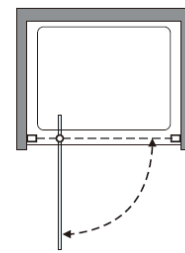

Measurements in millimetres mm

Information updated February 2021

Tel 0345 873 8840

crosswater[™]

OPTIX 10 PIVOT DOOR

Left Hand

Right Hand

Toughened Glass
Strong and safe

Protective Finish
Easy to clean

Lifetime Guarantee
Peace of mind

Brushed Brass

Polished Stainless

Brushed Stainless

CODE	PIVOT DOOR	ADJUSTMENT	DOOR OPENING	Width	Height
	COLOUR	mm	mm	mm	mm
OXWPFC0800	Brushed Brass	760-785	600	800	2000
OXWPSC0800	Polished Stainless Steel	760-785	600	800	2000
OXWPVC0800	Brushed Stainless Steel	760-785	600	800	2000