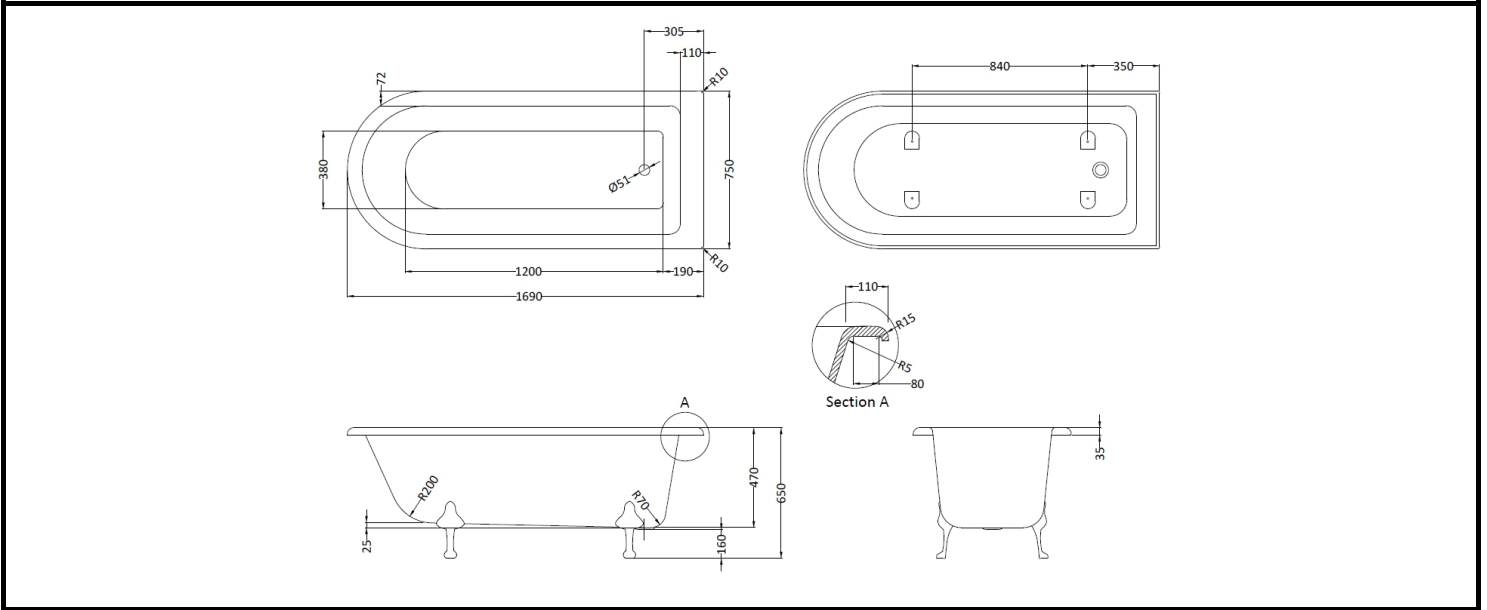

CODE: BAU075 +BAU076

DESCRIPTION: 1700 Tye Freestanding Shower Bath

CATEGORY: Baths

PRODUCT DIMENSIONS			
Length (mm)	Width (mm)	Height (mm)	Nett Wgt Kg
1690	750	470	49.6

PACKAGING DIMENSIONS			
Length(mm)	Width (mm)	Height (mm)	Gross Wgt Kg
1690	750	500	47.5

PACKAGING DATA			
Box Colour	Brown Cardboard Sleeve		
Box Qty	1	Label Colour	White Label
Label Size	100 X 50	Label Qty	2

OUTER BOX DIMENSIONS (If Applicable)			
Length (mm)	Width (mm)	Height (mm)	Gross Wgt Kg

PRODUCT DETAILS				
Country of Origin	China	Certification	FSC	N/A
Fitting Instruction	No	Material Colour Ref	European White	
Product Material	Acrylic	Material Thickness	14mm	
Volume (Ltr)	197	Displaced Capacity	140	
Leg Set Inc'	Legset Not Included	Waste Inc'	Waste Not Included	
Drilled/Undrilled	Undrilled For Taps	Includes Grips	No Grips Supplied	
Embossed	No	No of Tapholes	None	
Anti-Slip	No			