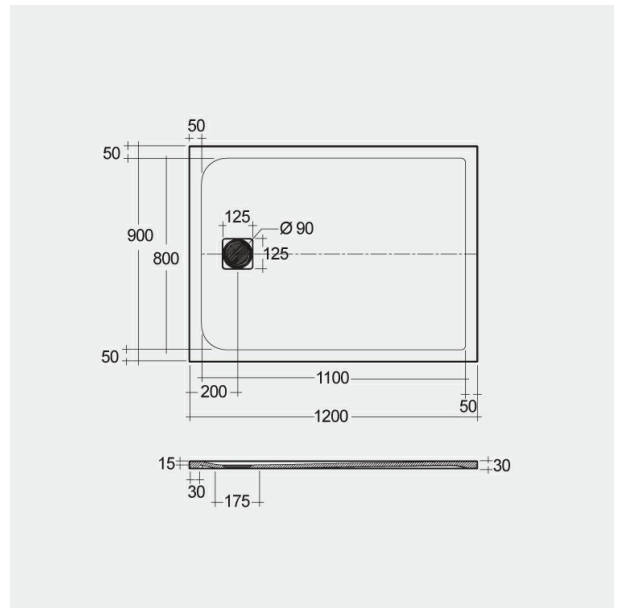

RAK-FEELING - RFST090120S505

Shower Tray

Technical specifications

Dimensions: 900 x 1200 mm

Weight: 38.5 Kg

Color: Greige

Suites: [RAK-FEELING SHOWERTRAYS](#)

Code	Name
RFST090120S505	RAK - FEELING 90 X 120 CM

Dimensions: All dimensions in mm. Tolerance of vitreous china & fireclay items: $\pm 5\%$ for below 200mm and $\pm 3\%$ for above 200mm; for all other items tolerance $\pm 1\%$. Note: Due to a continuing development program to improve design and performance, the manufacturer reserves all rights to vary specifications without prior information. Please note accessories are for photographic use only.