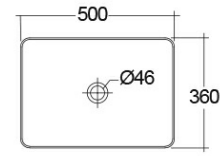

RAK-FEELING WB SLIM - FEECT5000503A

Wash basin | Counter Top

RAK
CERAMICS

Technical specifications

Dimensions:	500 x 360 mm
Weight:	12.5 Kg
Color:	MATT GREY - 503
Shape of basin:	Rectangle
Suites:	RAK-FEELING WASHBASINS

Code	Name
FEECT5000503A	RAK-SLIM - RECTANGULAR WASH BASIN MATT GREY 503 - 50 CM

Dimensions: All dimensions in mm. Tolerance of vitreous china & fireclay items: $\pm 5\%$ for below 200mm and $\pm 3\%$ for above 200mm; for all other items tolerance $\pm 1\%$. Note: Due to a continuing development program to improve design and performance, the manufacturer reserves all rights to vary specifications without prior information. Please note accessories are for photographic use only.