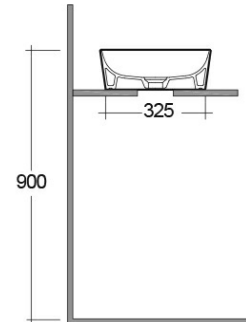

RAK-FEELING WB SLIM - FEECT5000503A

Wash basin | Counter Top

RAK
CERAMICS

Technical specifications

Dimensions:	500 x 360 mm
Weight:	12.5 Kg
Color:	MATT GREY - 503
Shape of basin:	Rectangle
Suites:	RAK-FEELING WASHBASINS

Code	Name
FEECT5000503A	RAK-SLIM - RECTANGULAR WASH BASIN MATT GREY 503 - 50 CM

Dimensions: All dimensions in mm. Tolerance of vitreous china & fireclay items: $\pm 5\%$ for below 200mm and $\pm 3\%$ for above 200mm; for all other items tolerance $\pm 1\%$. Note: Due to a continuing development program to improve design and performance, the manufacturer reserves all rights to vary specifications without prior information. Please note accessories are for photographic use only.