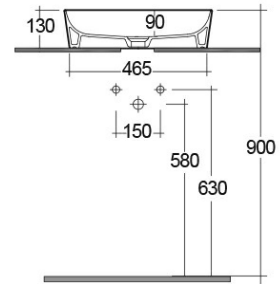

RAK-FEELING WB SLIM - FEECT5000503A

Wash basin | Counter Top

RAK
CERAMICS

Technical specifications

Dimensions:	500 x 360 mm
Weight:	12.5 Kg
Color:	MATT GREY - 503
Shape of basin:	Rectangle
Suites:	RAK-FEELING WASHBASINS

Code	Name
FEECT5000503A	RAK-SLIM - RECTANGULAR WASH BASIN MATT GREY 503 - 50 CM

Dimensions: All dimensions in mm. Tolerance of vitreous china & fireclay items: $\pm 5\%$ for below 200mm and $\pm 3\%$ for above 200mm; for all other items tolerance $\pm 1\%$. Note: Due to a continuing development program to improve design and performance, the manufacturer reserves all rights to vary specifications without prior information. Please note accessories are for photographic use only.