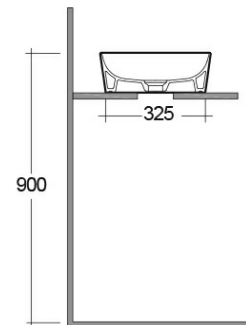

# RAK-FEELING WB SLIM - FEECT5000514A

Wash basin | Counter Top

**RAK**  
CERAMICS

## Technical specifications

Dimensions:	500 x 360 mm
Weight:	12.5 Kg
Color:	MATT CAPPUCINO - 514
Shape of basin:	Rectangle
Suites:	<a href="#">RAK-FEELING WASHBASINS</a>

Code	Name
FEECT5000514A	RAK-SLIM - RECTANGULAR WASH BASIN MATT CAPPUCINO 514 - 50 CM

Dimensions: All dimensions in mm. Tolerance of vitreous china & fireclay items:  $\pm 5\%$  for below 200mm and  $\pm 3\%$  for above 200mm; for all other items tolerance  $\pm 1\%$ . Note: Due to a continuing development program to improve design and performance, the manufacturer reserves all rights to vary specifications without prior information. Please note accessories are for photographic use only.