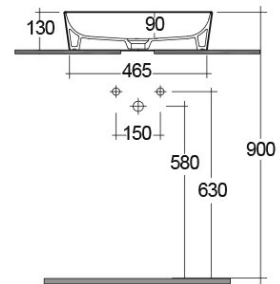

# RAK-FEELING WB SLIM - FEECT5000514A

Wash basin | Counter Top

**RAK**  
CERAMICS

## Technical specifications

Dimensions:	500 x 360 mm
Weight:	12.5 Kg
Color:	MATT CAPPUCINO - 514
Shape of basin:	Rectangle
Suites:	<a href="#">RAK-FEELING WASHBASINS</a>

Code	Name
FEECT5000514A	RAK-SLIM - RECTANGULAR WASH BASIN MATT CAPPUCINO 514 - 50 CM

Dimensions: All dimensions in mm. Tolerance of vitreous china & fireclay items:  $\pm 5\%$  for below 200mm and  $\pm 3\%$  for above 200mm; for all other items tolerance  $\pm 1\%$ . Note: Due to a continuing development program to improve design and performance, the manufacturer reserves all rights to vary specifications without prior information. Please note accessories are for photographic use only.