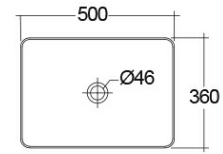

# RAK-FEELING WB SLIM - FEECT5000514A

Wash basin | Counter Top

**RAK**  
CERAMICS

## Technical specifications

Dimensions:	500 x 360 mm
Weight:	12.5 Kg
Color:	MATT CAPPUCINO - 514
Shape of basin:	Rectangle
Suites:	<a href="#">RAK-FEELING WASHBASINS</a>

Code	Name
FEECT5000514A	RAK-SLIM - RECTANGULAR WASH BASIN MATT CAPPUCINO 514 - 50 CM

Dimensions: All dimensions in mm. Tolerance of vitreous china & fireclay items:  $\pm 5\%$  for below 200mm and  $\pm 3\%$  for above 200mm; for all other items tolerance  $\pm 1\%$ . Note: Due to a continuing development program to improve design and performance, the manufacturer reserves all rights to vary specifications without prior information. Please note accessories are for photographic use only.