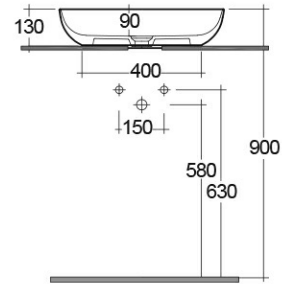

RAK-FEELING WB SLIM - FEECT5500504A

Wash basin | Counter Top

RAK
CERAMICS

Technical specifications

Dimensions:	550 x 350 mm
Weight:	9.3 Kg
Color:	MATT BLACK - 504
Shape of basin:	Oval
Suites:	RAK-FEELING WASHBASINS

Code	Name
FEECT5500504A	RAK-SLIM - OVAL WASH BASIN MATT BLACK 504 - 55 CM

Dimensions: All dimensions in mm. Tolerance of vitreous china & fireclay items: $\pm 5\%$ for below 200mm and $\pm 3\%$ for above 200mm; for all other items tolerance $\pm 1\%$. Note: Due to a continuing development program to improve design and performance, the manufacturer reserves all rights to vary specifications without prior information. Please note accessories are for photographic use only.