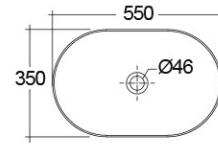

RAK-FEELING WB SLIM - FEECT5500504A

Wash basin | Counter Top

RAK
CERAMICS

Technical specifications

Dimensions:	550 x 350 mm
Weight:	9.3 Kg
Color:	MATT BLACK - 504
Shape of basin:	Oval
Suites:	RAK-FEELING WASHBASINS

Code	Name
FEECT5500504A	RAK-SLIM - OVAL WASH BASIN MATT BLACK 504 - 55 CM

Dimensions: All dimensions in mm. Tolerance of vitreous china & fireclay items: $\pm 5\%$ for below 200mm and $\pm 3\%$ for above 200mm; for all other items tolerance $\pm 1\%$. Note: Due to a continuing development program to improve design and performance, the manufacturer reserves all rights to vary specifications without prior information. Please note accessories are for photographic use only.