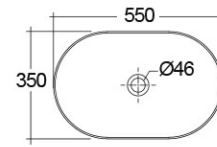

RAK-FEELING WB SLIM - FEECT5500503A

Wash basin | Counter Top

RAK
CERAMICS

Technical specifications

Dimensions:	550 x 350 mm
Weight:	9.3 Kg
Color:	MATT GREY - 503
Shape of basin:	Oval
Suites:	RAK-FEELING WASHBASINS

Code	Name
FEECT5500503A	RAK-SLIM - OVAL WASH BASIN MATT GREY 503 - 55 CM

Dimensions: All dimensions in mm. Tolerance of vitreous china & fireclay items: $\pm 5\%$ for below 200mm and $\pm 3\%$ for above 200mm; for all other items tolerance $\pm 1\%$. Note: Due to a continuing development program to improve design and performance, the manufacturer reserves all rights to vary specifications without prior information. Please note accessories are for photographic use only.