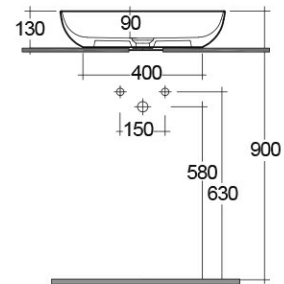

RAK-FEELING WB SLIM - FEECT5500503A

Wash basin | Counter Top

RAK
CERAMICS

Technical specifications

Dimensions:	550 x 350 mm
Weight:	9.3 Kg
Color:	MATT GREY - 503
Shape of basin:	Oval
Suites:	RAK-FEELING WASHBASINS

Code	Name
FEECT5500503A	RAK-SLIM - OVAL WASH BASIN MATT GREY 503 - 55 CM

Dimensions: All dimensions in mm. Tolerance of vitreous china & fireclay items: $\pm 5\%$ for below 200mm and $\pm 3\%$ for above 200mm; for all other items tolerance $\pm 1\%$. Note: Due to a continuing development program to improve design and performance, the manufacturer reserves all rights to vary specifications without prior information. Please note accessories are for photographic use only.