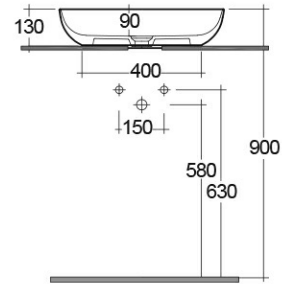

RAK-FEELING WB SLIM - FEECT5500514A

Wash basin | Counter Top

RAK
CERAMICS

Technical specifications

Dimensions:	550 x 350 mm
Weight:	9.3 Kg
Color:	MATT CAPPUCINO - 514
Shape of basin:	Oval
Suites:	RAK-FEELING WASHBASINS

Code	Name
FEECT5500514A	RAK-SLIM - OVAL WASH BASIN MATT CAPPUCINO 514 - 55 CM

Dimensions: All dimensions in mm. Tolerance of vitreous china & fireclay items: $\pm 5\%$ for below 200mm and $\pm 3\%$ for above 200mm; for all other items tolerance $\pm 1\%$. Note: Due to a continuing development program to improve design and performance, the manufacturer reserves all rights to vary specifications without prior information. Please note accessories are for photographic use only.