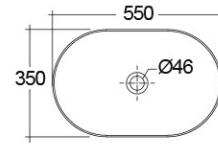

RAK-FEELING WB SLIM - FEECT5500514A

Wash basin | Counter Top

RAK
CERAMICS

Technical specifications

Dimensions:	550 x 350 mm
Weight:	9.3 Kg
Color:	MATT CAPPUCINO - 514
Shape of basin:	Oval
Suites:	RAK-FEELING WASHBASINS

Code	Name
FEECT5500514A	RAK-SLIM - OVAL WASH BASIN MATT CAPPUCINO 514 - 55 CM

Dimensions: All dimensions in mm. Tolerance of vitreous china & fireclay items: $\pm 5\%$ for below 200mm and $\pm 3\%$ for above 200mm; for all other items tolerance $\pm 1\%$. Note: Due to a continuing development program to improve design and performance, the manufacturer reserves all rights to vary specifications without prior information. Please note accessories are for photographic use only.