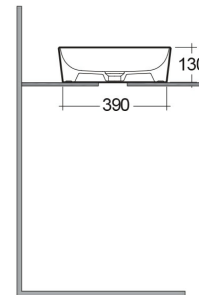

RAK-FEELING WB SLIM - FEECT4200514A

Wash basin | Counter Top

RAK
CERAMICS

Technical specifications

Dimensions:	420 x 420 mm
Weight:	8.7 Kg
Color:	MATT CAPPUCINO - 514
Shape of basin:	Round
Suites:	RAK-FEELING WASHBASINS

Code	Name
FEECT4200514A	RAK-SLIM - ROUND WASH BASIN MATT CAPPUCINO 514 - 42 CM

Dimensions: All dimensions in mm. Tolerance of vitreous china & fireclay items: $\pm 5\%$ for below 200mm and $\pm 3\%$ for above 200mm; for all other items tolerance $\pm 1\%$. Note: Due to a continuing development program to improve design and performance, the manufacturer reserves all rights to vary specifications without prior information. Please note accessories are for photographic use only.