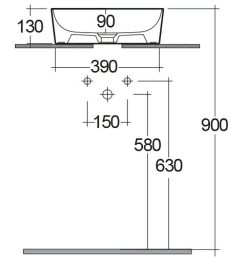

RAK-FEELING WB SLIM - FEECT4200514A

Wash basin | Counter Top

RAK
CERAMICS

Technical specifications

Dimensions:	420 x 420 mm
Weight:	8.7 Kg
Color:	MATT CAPPUCINO - 514
Shape of basin:	Round
Suites:	RAK-FEELING WASHBASINS

Code	Name
FEECT4200514A	RAK-SLIM - ROUND WASH BASIN MATT CAPPUCINO 514 - 42 CM

Dimensions: All dimensions in mm. Tolerance of vitreous china & fireclay items: $\pm 5\%$ for below 200mm and $\pm 3\%$ for above 200mm; for all other items tolerance $\pm 1\%$. Note: Due to a continuing development program to improve design and performance, the manufacturer reserves all rights to vary specifications without prior information. Please note accessories are for photographic use only.