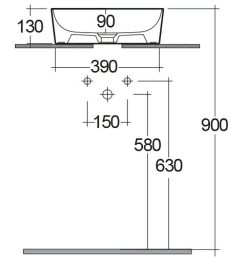

RAK-FEELING WB SLIM - FEECT4200505A

Wash basin | Counter Top

RAK
CERAMICS

Technical specifications

Dimensions:	420 x 420 mm
Weight:	8.7 Kg
Color:	MATT BEIGE - 505
Shape of basin:	Round
Suites:	RAK-FEELING WASHBASINS

Code	Name
FEECT4200505A	RAK-SLIM - ROUND WASH BASIN MATT GREIGE 505 - 42 CM

Dimensions: All dimensions in mm. Tolerance of vitreous china & fireclay items: $\pm 5\%$ for below 200mm and $\pm 3\%$ for above 200mm; for all other items tolerance $\pm 1\%$. Note: Due to a continuing development program to improve design and performance, the manufacturer reserves all rights to vary specifications without prior information. Please note accessories are for photographic use only.