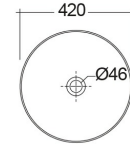

RAK-FEELING WB SLIM - FEECT4200505A

Wash basin | Counter Top

RAK
CERAMICS

Technical specifications

Dimensions:	420 x 420 mm
Weight:	8.7 Kg
Color:	MATT BEIGE - 505
Shape of basin:	Round
Suites:	RAK-FEELING WASHBASINS

Code	Name
FEECT4200505A	RAK-SLIM - ROUND WASH BASIN MATT GREIGE 505 - 42 CM

Dimensions: All dimensions in mm. Tolerance of vitreous china & fireclay items: $\pm 5\%$ for below 200mm and $\pm 3\%$ for above 200mm; for all other items tolerance $\pm 1\%$. Note: Due to a continuing development program to improve design and performance, the manufacturer reserves all rights to vary specifications without prior information. Please note accessories are for photographic use only.