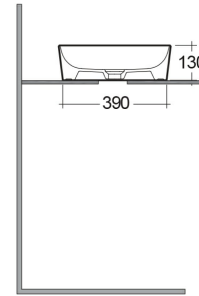

RAK-FEELING WB SLIM - FEECT4200505A

Wash basin | Counter Top

RAK
CERAMICS

Technical specifications

Dimensions:	420 x 420 mm
Weight:	8.7 Kg
Color:	MATT BEIGE - 505
Shape of basin:	Round
Suites:	RAK-FEELING WASHBASINS

Code	Name
FEECT4200505A	RAK-SLIM - ROUND WASH BASIN MATT GREIGE 505 - 42 CM

Dimensions: All dimensions in mm. Tolerance of vitreous china & fireclay items: $\pm 5\%$ for below 200mm and $\pm 3\%$ for above 200mm; for all other items tolerance $\pm 1\%$. Note: Due to a continuing development program to improve design and performance, the manufacturer reserves all rights to vary specifications without prior information. Please note accessories are for photographic use only.