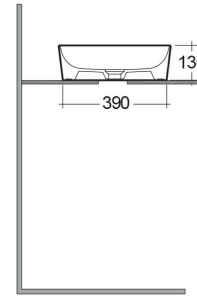

# RAK-FEELING WB SLIM - FEECT4200504A

Wash basin | Counter Top

**RAK**  
CERAMICS

## Technical specifications

Dimensions:	420 x 420 mm
Weight:	8.7 Kg
Color:	MATT BLACK - 504
Shape of basin:	Round
Suites:	<a href="#">RAK-FEELING WASHBASINS</a>

Code	Name
FEECT4200504A	RAK-SLIM - ROUND WASH BASIN MATT BLACK 504 - 42 CM

Dimensions: All dimensions in mm. Tolerance of vitreous china & fireclay items:  $\pm 5\%$  for below 200mm and  $\pm 3\%$  for above 200mm; for all other items tolerance  $\pm 1\%$ . Note: Due to a continuing development program to improve design and performance, the manufacturer reserves all rights to vary specifications without prior information. Please note accessories are for photographic use only.