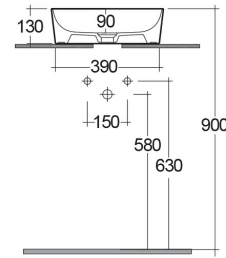

# RAK-FEELING WB SLIM - FEECT4200504A

Wash basin | Counter Top

**RAK**  
CERAMICS

## Technical specifications

Dimensions:	420 x 420 mm
Weight:	8.7 Kg
Color:	MATT BLACK - 504
Shape of basin:	Round
Suites:	<a href="#">RAK-FEELING WASHBASINS</a>

Code	Name
FEECT4200504A	RAK-SLIM - ROUND WASH BASIN MATT BLACK 504 - 42 CM

Dimensions: All dimensions in mm. Tolerance of vitreous china & fireclay items:  $\pm 5\%$  for below 200mm and  $\pm 3\%$  for above 200mm; for all other items tolerance  $\pm 1\%$ . Note: Due to a continuing development program to improve design and performance, the manufacturer reserves all rights to vary specifications without prior information. Please note accessories are for photographic use only.