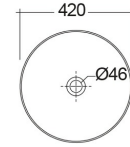

# RAK-FEELING WB SLIM - FEECT4200503A

Wash basin | Counter Top

**RAK**  
CERAMICS

## Technical specifications

Dimensions:	420 x 420 mm
Weight:	8.7 Kg
Color:	MATT GREY - 503
Shape of basin:	Round
Suites:	<a href="#">RAK-FEELING WASHBASINS</a>

Code	Name
FEECT4200503A	RAK-SLIM - ROUND WASH BASIN MATT GREY 503 - 42 CM

Dimensions: All dimensions in mm. Tolerance of vitreous china & fireclay items:  $\pm 5\%$  for below 200mm and  $\pm 3\%$  for above 200mm; for all other items tolerance  $\pm 1\%$ . Note: Due to a continuing development program to improve design and performance, the manufacturer reserves all rights to vary specifications without prior information. Please note accessories are for photographic use only.