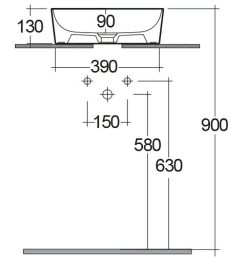

# RAK-FEELING WB SLIM - FEECT4200503A

Wash basin | Counter Top

**RAK**  
CERAMICS

## Technical specifications

Dimensions:	420 x 420 mm
Weight:	8.7 Kg
Color:	MATT GREY - 503
Shape of basin:	Round
Suites:	<a href="#">RAK-FEELING WASHBASINS</a>

Code	Name
FEECT4200503A	RAK-SLIM - ROUND WASH BASIN MATT GREY 503 - 42 CM

Dimensions: All dimensions in mm. Tolerance of vitreous china & fireclay items:  $\pm 5\%$  for below 200mm and  $\pm 3\%$  for above 200mm; for all other items tolerance  $\pm 1\%$ . Note: Due to a continuing development program to improve design and performance, the manufacturer reserves all rights to vary specifications without prior information. Please note accessories are for photographic use only.