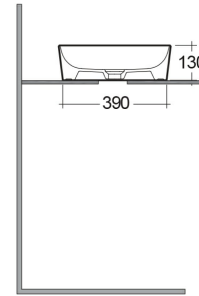

# RAK-FEELING WB SLIM - FEECT4200503A

Wash basin | Counter Top

**RAK**  
CERAMICS

## Technical specifications

Dimensions:	420 x 420 mm
Weight:	8.7 Kg
Color:	MATT GREY - 503
Shape of basin:	Round
Suites:	<a href="#">RAK-FEELING WASHBASINS</a>

Code	Name
FEECT4200503A	RAK-SLIM - ROUND WASH BASIN MATT GREY 503 - 42 CM

Dimensions: All dimensions in mm. Tolerance of vitreous china & fireclay items:  $\pm 5\%$  for below 200mm and  $\pm 3\%$  for above 200mm; for all other items tolerance  $\pm 1\%$ . Note: Due to a continuing development program to improve design and performance, the manufacturer reserves all rights to vary specifications without prior information. Please note accessories are for photographic use only.