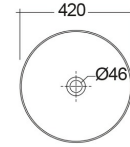

RAK-FEELING WB SLIM - FEECT4200AWHA

Wash basin | Counter Top

RAK
CERAMICS

Technical specifications

Dimensions:	420 x 420 mm
Weight:	8.7 Kg
Color:	Alpine White
Shape of basin:	Round
Suites:	RAK-FEELING WASHBASINS

Code	Name
FEECT4200AWHA	RAK-SLIM - ROUND WASH BASIN ALPINE WHITE - 42 CM

Dimensions: All dimensions in mm. Tolerance of vitreous china & fireclay items: $\pm 5\%$ for below 200mm and $\pm 3\%$ for above 200mm; for all other items tolerance $\pm 1\%$. Note: Due to a continuing development program to improve design and performance, the manufacturer reserves all rights to vary specifications without prior information. Please note accessories are for photographic use only.