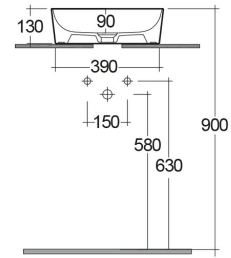

RAK-FEELING WB SLIM - FEECT4200AWHA

Wash basin | Counter Top

RAK
CERAMICS

Technical specifications

Dimensions:	420 x 420 mm
Weight:	8.7 Kg
Color:	Alpine White
Shape of basin:	Round
Suites:	RAK-FEELING WASHBASINS

Code	Name
FEECT4200AWHA	RAK-SLIM - ROUND WASH BASIN ALPINE WHITE - 42 CM

Dimensions: All dimensions in mm. Tolerance of vitreous china & fireclay items: $\pm 5\%$ for below 200mm and $\pm 3\%$ for above 200mm; for all other items tolerance $\pm 1\%$. Note: Due to a continuing development program to improve design and performance, the manufacturer reserves all rights to vary specifications without prior information. Please note accessories are for photographic use only.