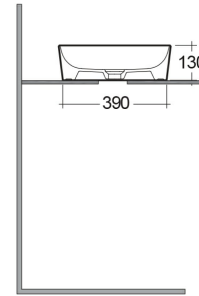

RAK-FEELING WB SLIM - FEECT4200AWHA

Wash basin | Counter Top

RAK
CERAMICS

Technical specifications

Dimensions:	420 x 420 mm
Weight:	8.7 Kg
Color:	Alpine White
Shape of basin:	Round
Suites:	RAK-FEELING WASHBASINS

Code	Name
FEECT4200AWHA	RAK-SLIM - ROUND WASH BASIN ALPINE WHITE - 42 CM

Dimensions: All dimensions in mm. Tolerance of vitreous china & fireclay items: $\pm 5\%$ for below 200mm and $\pm 3\%$ for above 200mm; for all other items tolerance $\pm 1\%$. Note: Due to a continuing development program to improve design and performance, the manufacturer reserves all rights to vary specifications without prior information. Please note accessories are for photographic use only.