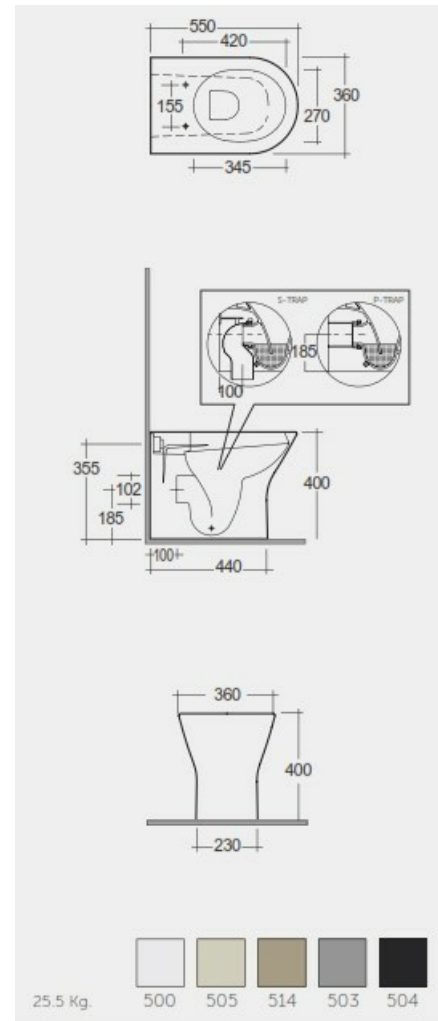

RAK-FEELING - RST19514A - MATT CAPPUCCINO

Back to Wall | Water Closet

RAK
CERAMICS

Technical specifications

| | |
|---------------------|---|
| Dimensions: | 550 x 360 mm |
| Weight: | 25.5 Kg |
| Color: | MATT CAPPUCCINO - 514 |
| Trap type: | P Trap & S Trap |
| Trapway type: | Concealed |
| Seat cover options: | Urea |
| Bowl shape: | Compact Oval |
| Soft close: | yes |
| Suites: | RAK-FEELING WC'S & BIDETS |

| Code | Name |
|--------------|---|
| RST19514A | RAK-FEELING RIMLESS BACK TO WALL WATER CLOSET 55 CM P-TRAP & S-TRAP MATT CAPPUCCINO |
| RSTSC3901514 | RAK-Feeling Urea Seat Cover |

Dimensions: All dimensions in mm. Tolerance of vitreous china & fireclay items: $\pm 5\%$ for below 200mm and $\pm 3\%$ for above 200mm; for all other items tolerance $\pm 1\%$. Note: Due to a continuing development program to improve design and performance, the manufacturer reserves all rights to vary specifications without prior information. Please note accessories are for photographic use only.