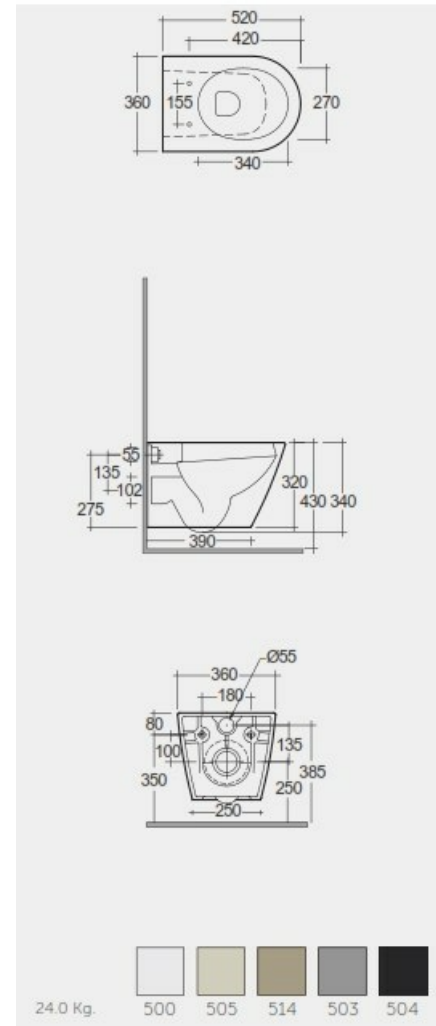

RAK-FEELING - RST23514A - MATT CAPPUCCINO

Wall Hung | Water Closet

RAK
CERAMICS

Technical specifications

Dimensions:	520 x 360 mm
Weight:	24 Kg
Color:	MATT CAPPUCCINO - 514
Trap type:	P Trap
Trapway type:	Concealed
Seat cover options:	Urea
Bowl shape:	Compact Oval
Soft close:	yes
Suites:	RAK-FEELING WC'S & BIDETS

Code	Name
RST23514A	RAK-FEELING RIMLESS WALL HUNG WATER CLOSET 52 CM MATT CAPPUCCINO
RSTSC3901514	RAK-Feeling Urea Seat Cover

Dimensions: All dimensions in mm. Tolerance of vitreous china & fireclay items: $\pm 5\%$ for below 200mm and $\pm 3\%$ for above 200mm; for all other items tolerance $\pm 1\%$. Note: Due to a continuing development program to improve design and performance, the manufacturer reserves all rights to vary specifications without prior information. Please note accessories are for photographic use only.