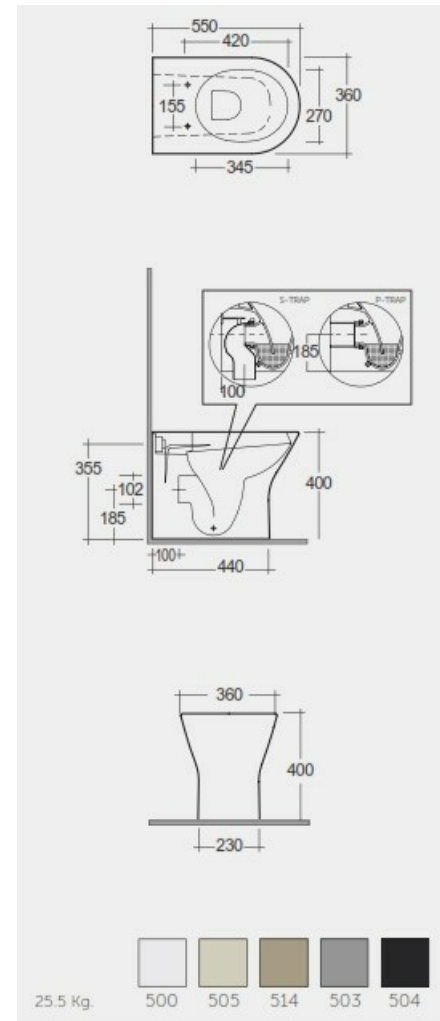

# RAK-FEELING - RST19504A - MATT BLACK

Back to Wall | Water Closet

**RAK**  
CERAMICS

## Technical specifications

Dimensions:	550 x 360 mm
Weight:	25.5 Kg
Color:	MATT BLACK - 504
Trap type:	P Trap & S Trap
Trapway type:	Concealed
Seat cover options:	Urea
Bowl shape:	Compact Oval
Soft close:	yes
Suites:	<a href="#">RAK-FEELING WC'S &amp; BIDETS</a>

Code	Name
RST19504A	RAK-FEELING RIMLESS BACK TO WALL WATER CLOSET 55 CM P-TRAP & S-TRAP MATT BLACK
RSTSC3901514	RAK-Feeling Urea Seat Cover

Dimensions: All dimensions in mm. Tolerance of vitreous china & fireclay items:  $\pm 5\%$  for below 200mm and  $\pm 3\%$  for above 200mm; for all other items tolerance  $\pm 1\%$ . Note: Due to a continuing development program to improve design and performance, the manufacturer reserves all rights to vary specifications without prior information. Please note accessories are for photographic use only.