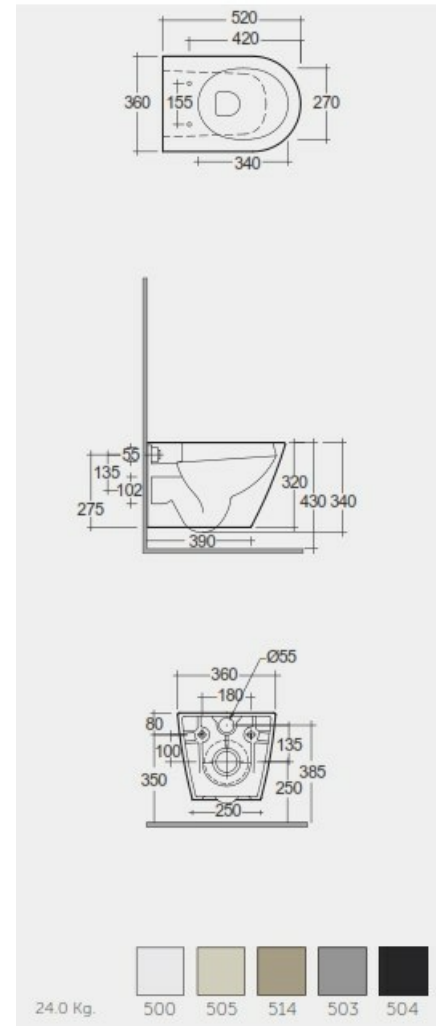

RAK-FEELING - RST23504A - MATT BLACK

Wall Hung | Water Closet

RAK
CERAMICS

Technical specifications

Dimensions:	520 x 360 mm
Weight:	24 Kg
Color:	MATT BLACK - 504
Trap type:	P Trap
Trapway type:	Concealed
Seat cover options:	Urea
Bowl shape:	Compact Oval
Soft close:	yes
Suites:	RAK-FEELING WC'S & BIDETS

Code	Name
RST23504A	RAK-FEELING RIMLESS WALL HUNG WATER CLOSET 52 CM MATT BLACK
RSTSC3901514	RAK-Feeling Urea Seat Cover

Dimensions: All dimensions in mm. Tolerance of vitreous china & fireclay items: $\pm 5\%$ for below 200mm and $\pm 3\%$ for above 200mm; for all other items tolerance $\pm 1\%$. Note: Due to a continuing development program to improve design and performance, the manufacturer reserves all rights to vary specifications without prior information. Please note accessories are for photographic use only.