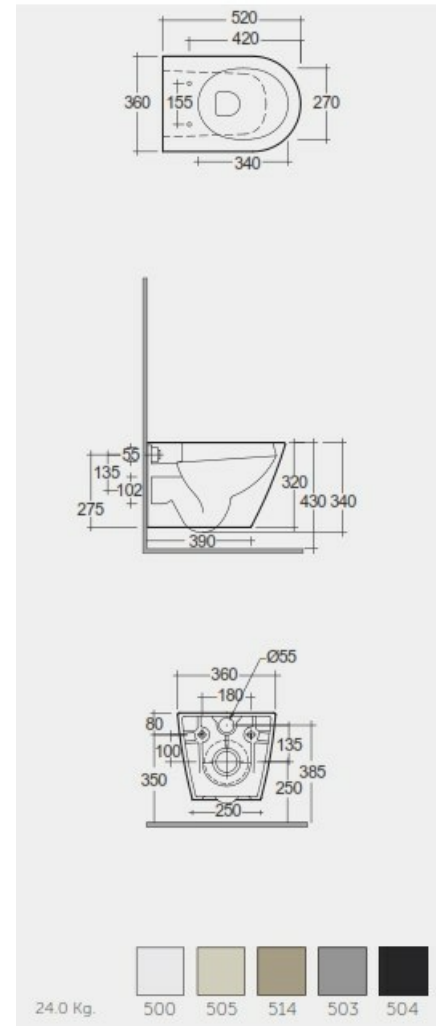

RAK-FEELING - RST23503A - MATT GREY

Wall Hung | Water Closet

RAK
CERAMICS

Technical specifications

Dimensions:	520 x 360 mm
Weight:	24 Kg
Color:	MATT GREY - 503
Trap type:	P Trap
Trapway type:	Concealed
Seat cover options:	Urea
Bowl shape:	Compact Oval
Soft close:	yes
Suites:	RAK-FEELING WC'S & BIDETS

Code	Name
RST23503A	RAK-FEELING RIMLESS WALL HUNG WATER CLOSET 52 CM MATT GREY
RSTSC3901514	RAK-Feeling Urea Seat Cover

Dimensions: All dimensions in mm. Tolerance of vitreous china & fireclay items: $\pm 5\%$ for below 200mm and $\pm 3\%$ for above 200mm; for all other items tolerance $\pm 1\%$. Note: Due to a continuing development program to improve design and performance, the manufacturer reserves all rights to vary specifications without prior information. Please note accessories are for photographic use only.