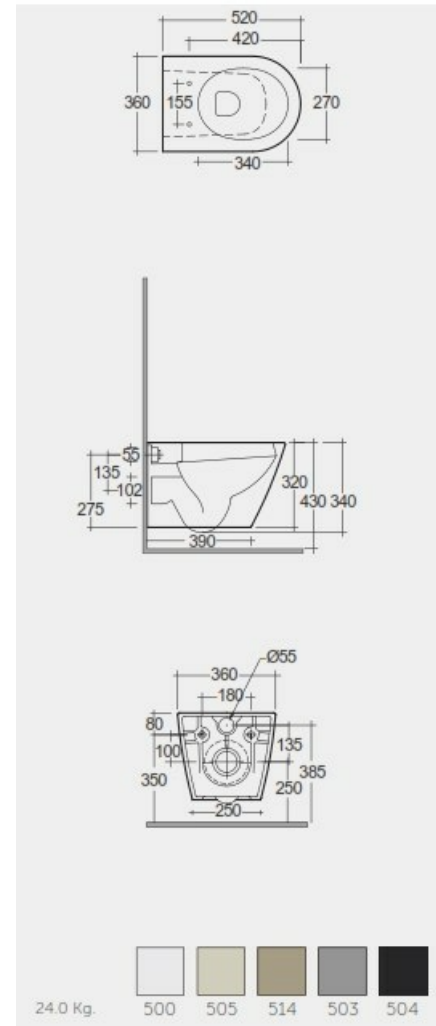

# RAK-FEELING - RST23500A - MATT WHITE

Wall Hung | Water Closet

**RAK**  
CERAMICS

## Technical specifications

Dimensions:	520 x 360 mm
Weight:	24 Kg
Color:	MATT WHITE - 500
Trap type:	P Trap
Trapway type:	Concealed
Seat cover options:	Urea
Bowl shape:	Compact Oval
Soft close:	yes
Suites:	<a href="#">RAK-FEELING WC'S &amp; BIDETS</a>

Code	Name
RST23500A	RAK-FEELING RIMLESS WALL HUNG WATER CLOSET 52 CM MATT WHITE
RSTSC3901514	RAK-Feeling Urea Seat Cover

Dimensions: All dimensions in mm. Tolerance of vitreous china & fireclay items:  $\pm 5\%$  for below 200mm and  $\pm 3\%$  for above 200mm; for all other items tolerance  $\pm 1\%$ . Note: Due to a continuing development program to improve design and performance, the manufacturer reserves all rights to vary specifications without prior information. Please note accessories are for photographic use only.