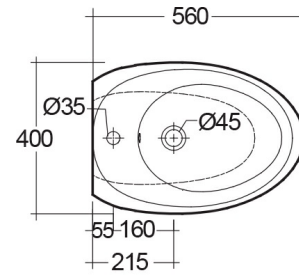

RAK-CLOUD W/HIDDEN FIXATIONS

Bidets | Back To Wall

RAK
CERAMICS

Technical specifications

Dimensions: 400 x 560 mm

Weight: 25 Kg

Color: Alpine White

Parts: CLOBD2015AWHA - RAK-CLOUD BIDET ALPINE WHITE 56CM

Suites: [RAK-CLOUD](#)

Code	Name
CLOBD2015AWHA	RAK-CLOUD BIDET ALPINE WHITE 56CM

Dimensions: All dimensions in mm tolerance $\pm 5\%$ for below 200mm and $\pm 3\%$ for above 200mm.
Note: Due to a continuing development programme to improve design and performance, the manufacturer reserves all rights to vary specifications without prior information.
Please note accessories are for photographic use only.