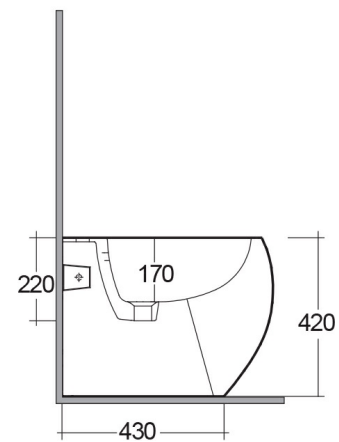

RAK-CLOUD W/HIDDEN FIXATIONS

Bidets | Back To Wall

RAK
CERAMICS

Technical specifications

Dimensions: 400 x 560 mm

Weight: 25 Kg

Color: Alpine White

Parts: CLOBD2015AWHA - RAK-CLOUD BIDET ALPINE WHITE 56CM

Suites: [RAK-CLOUD](#)

Code	Name
CLOBD2015AWHA	RAK-CLOUD BIDET ALPINE WHITE 56CM

Dimensions: All dimensions in mm tolerance $\pm 5\%$ for below 200mm and $\pm 3\%$ for above 200mm.
Note: Due to a continuing development programme to improve design and performance, the manufacturer reserves all rights to vary specifications without prior information.
Please note accessories are for photographic use only.