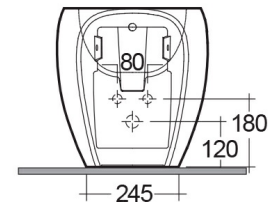

RAK-CLOUD W/HIDDEN FIXATIONS

Bidets | Back To Wall

RAK
CERAMICS

Technical specifications

Dimensions: 400 x 560 mm

Weight: 25 Kg

Color: Alpine White

Parts: CLOBD2015AWHA - RAK-CLOUD BIDET ALPINE WHITE 56CM

Suites: [RAK-CLOUD](#)

Code	Name
CLOBD2015AWHA	RAK-CLOUD BIDET ALPINE WHITE 56CM

Dimensions: All dimensions in mm tolerance $\pm 5\%$ for below 200mm and $\pm 3\%$ for above 200mm.
Note: Due to a continuing development programme to improve design and performance, the manufacturer reserves all rights to vary specifications without prior information.
Please note accessories are for photographic use only.