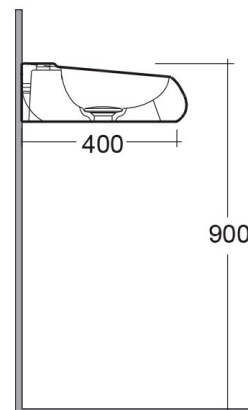

RAK-CLOUD - CLOWB5501AWHA

Wash basin | Wall Hung

RAK
CERAMICS

Technical specifications

Dimensions: 550 x 425 mm

Weight: 12 Kg

Color: Alpine White

Shape of basin: Oval

Suites: [RAK-CLOUD](#)

Code	Name
CLOWB5501AWHA	RAK-CLOUD WASHBASIN ALPINE WHITE 55CM

Dimensions: All dimensions in mm tolerance $\pm 5\%$ for below 200mm and $\pm 3\%$ for above 200mm.

Note: Due to a continuing development programme to improve design and performance, the manufacturer reserves all rights to vary specifications without prior information.