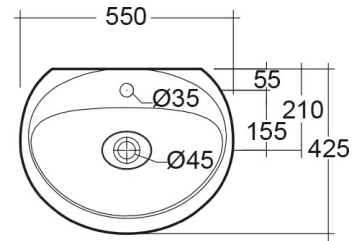

RAK-CLOUD - CLOWB5501AWHA

Wash basin | Wall Hung

RAK
CERAMICS

Technical specifications

Dimensions: 550 x 425 mm

Weight: 12 Kg

Color: Alpine White

Shape of basin: Oval

Suites: [RAK-CLOUD](#)

Code	Name
CLOWB5501AWHA	RAK-CLOUD WASHBASIN ALPINE WHITE 55CM

Dimensions: All dimensions in mm tolerance $\pm 5\%$ for below 200mm and $\pm 3\%$ for above 200mm.

Note: Due to a continuing development programme to improve design and performance, the manufacturer reserves all rights to vary specifications without prior information.