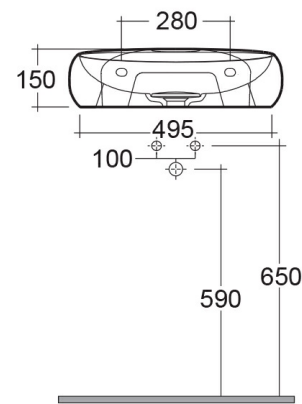

RAK-CLOUD - CLOWB5501AWHA

Wash basin | Wall Hung

RAK
CERAMICS

Technical specifications

Dimensions: 550 x 425 mm

Weight: 12 Kg

Color: Alpine White

Shape of basin: Oval

Suites: [RAK-CLOUD](#)

Code	Name
CLOWB5501AWHA	RAK-CLOUD WASHBASIN ALPINE WHITE 55CM

Dimensions: All dimensions in mm tolerance $\pm 5\%$ for below 200mm and $\pm 3\%$ for above 200mm.

Note: Due to a continuing development programme to improve design and performance, the manufacturer reserves all rights to vary specifications without prior information.