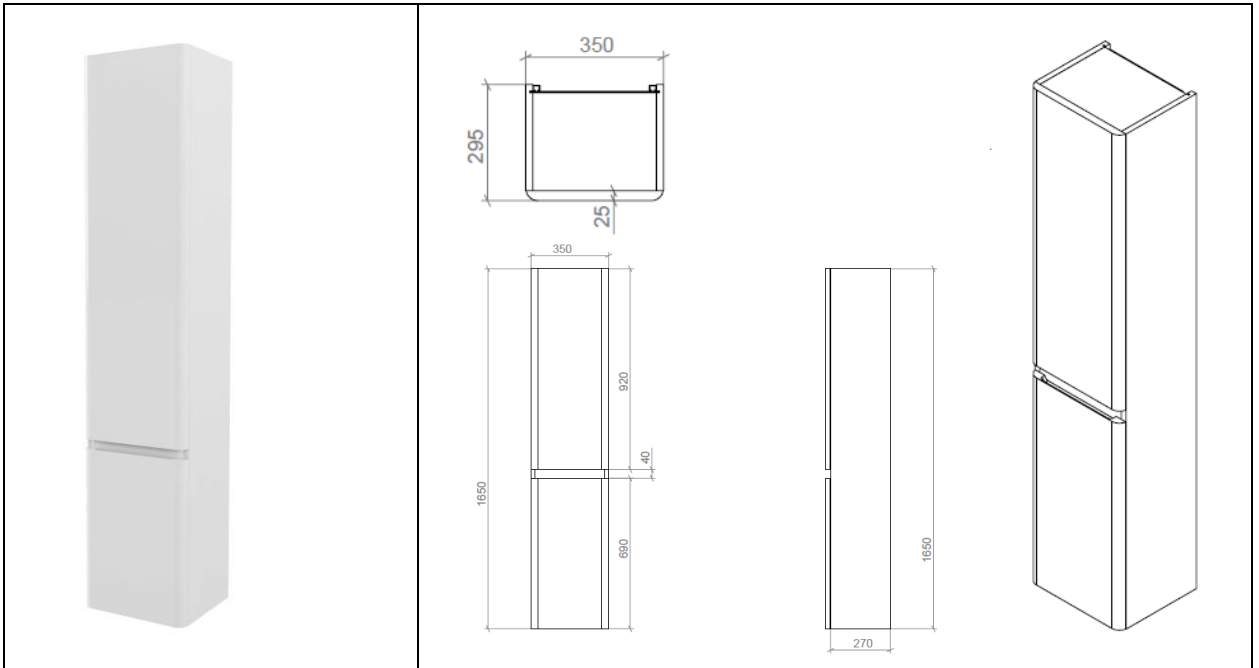

**RAK Resort**  
Tall Cabinet | 350

**RAK**  
CERAMICS

---

**Dimensions:** 350w x 295d x 1650h

---

**Colour:** Matt White (600), Stone (601), Mushroom (602), Matt Grey (603), Denim Blue (604)

---

**Code:** RAKRSTTSU35XXX

---

**Warranty** 2 Years

---

**Weight:** 32.0 KG

---

Dimensions: All Dimensions in mm tolerance  $\pm 5\%$  for below 200mm and  $\pm 3\%$  for above 200mm.

Note: Due to a continuing development programme to improve design and performance the manufacturer reserves all rights to vary specifications without prior information.