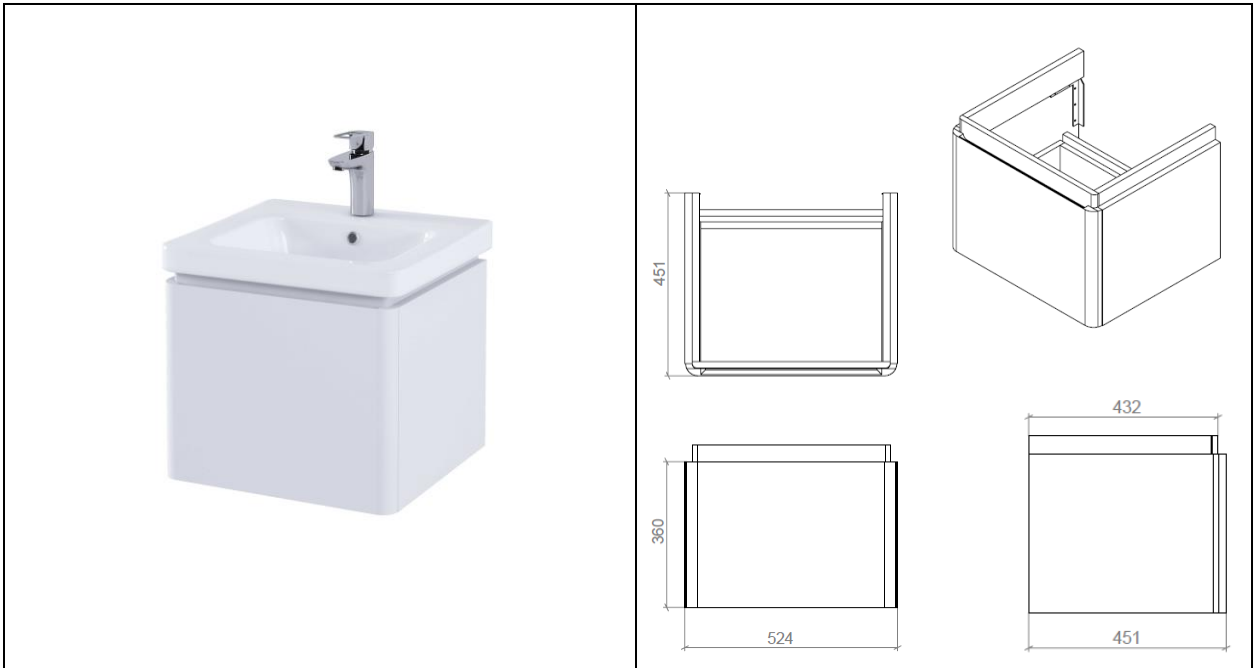

RAK Resort
Basin Unit | 550

RAK
CERAMICS

Dimensions: 524w x 451d x 360h

Colour: Matt White (600), Stone (601),
Mushroom (602), Matt Grey (603), Denim
Blue (604)

Code: RAKRSTWBU55XXX

Compatible with: RST55BAS1

Warranty: 2 Years

Weight: 17.0 KG

Dimensions: All Dimensions in mm tolerance $\pm 5\%$ for below 200mm and $\pm 3\%$ for above 200mm.

Note: Due to a continuing development programme to improve design and performance the manufacturer reserves all rights to vary specifications without prior information.