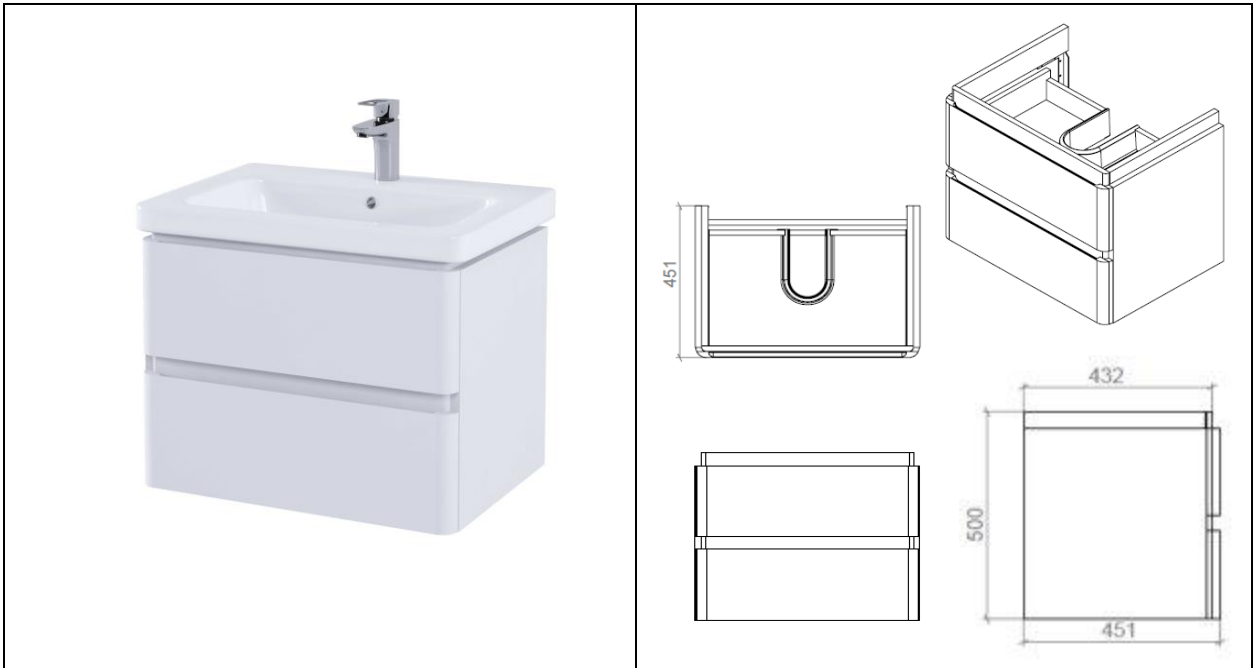

RAK Resort
Basin Unit | 650

RAK
CERAMICS

Dimensions: 432d x 451d x 500h

Colour: Matt White (600), Stone (601),
Mushroom (602), Matt Grey (603), Denim
Blue (604)

Code: RAKRSTWBU65XXX

Compatible with: RST65BAS1

Warranty 2 Years

Weight: 25.0 KG

Dimensions: All Dimensions in mm tolerance $\pm 5\%$ for below 200mm and $\pm 3\%$ for above 200mm.

Note: Due to a continuing development programme to improve design and performance the manufacturer reserves all rights to vary specifications without prior information.