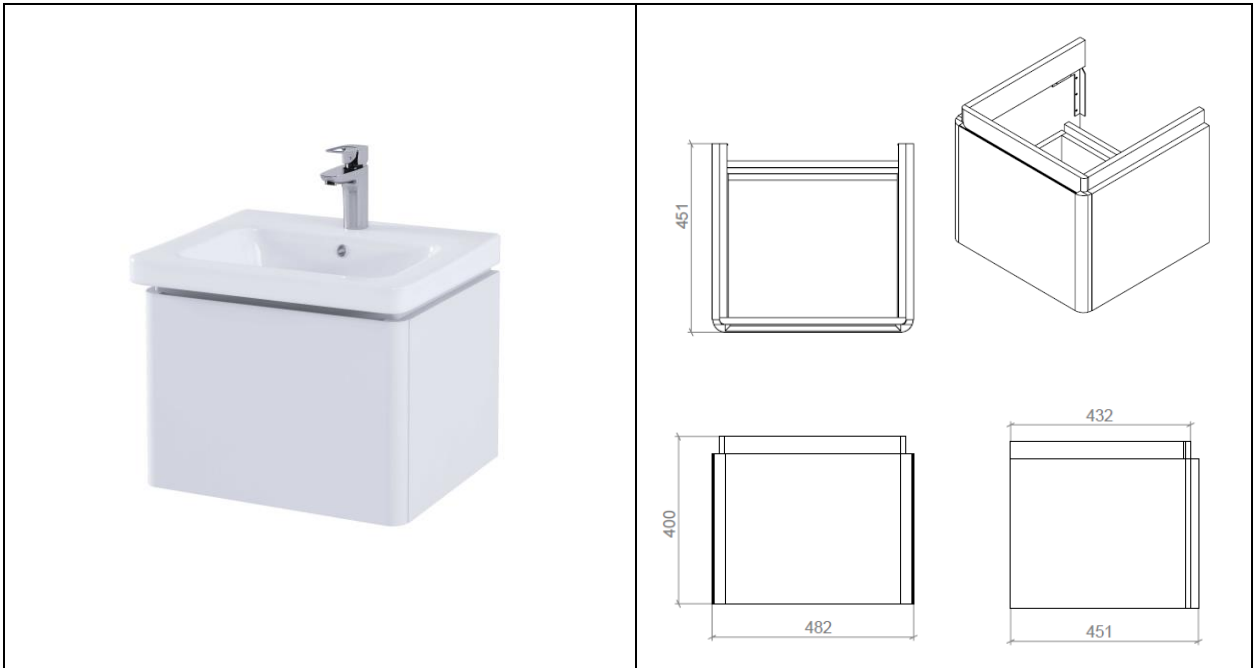

**RAK Resort**  
Basin Unit | 500

**RAK**  
CERAMICS

---

**Dimensions:** 482w x 451d x 400h

---

**Colour:** Matt White (600), Stone (601),  
Mushroom (602), Matt Grey (603), Denim  
Blue (604)

---

**Code:** RAKRSTWBU50XXX

---

**Compatible with:** RST50BAS1

---

**Warranty:** 2 Years

---

**Weight:** 16.0 KG

---

Dimensions: All Dimensions in mm tolerance  $\pm 5\%$  for below 200mm and  $\pm 3\%$  for above 200mm.